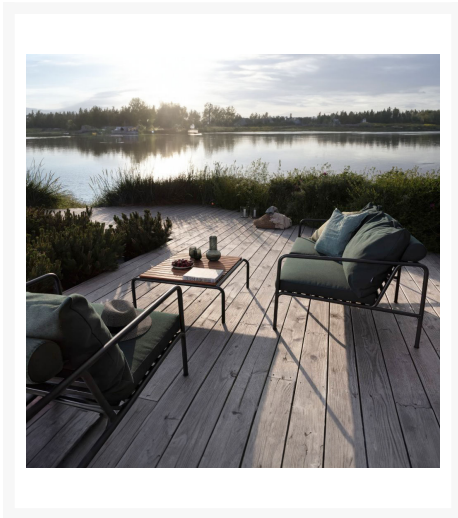

Product Images

Short Description

Avon 3-Seat Loveseat Set 14207-SET1 by Houe

Description

Take a seat and discover the Avon 3-Seat Loveseat Set (14207-SET1) by Houe. Designed to create a lounge collection with a sleek and minimalistic profile while maintaining a high level of comfort, the Avon collection will fit perfectly in your home. Fully-welded steel frames that are treated with a zinc-rich, powder-coated finish will ensure lasting performance across the seasons. Experience ultimate relaxation in all-weather cushions and fade-resistant Sunbrella fabric made to endure in any outdoor setting, rain or shine. Drawing inspiration from a proud heritage of Scandinavian design and craftsmanship, Houe will bring affordable luxury to your outdoor patio space!

Includes

- One (1) Avon 2-Seater Sofa 14207
- One (1) Avon Lounge Chair 14205
- One (1) Avon Lounge Table 14208-1512

Dimensions

- Sofa: 63" W x 39" D x 23" H (71 lbs.)
- Sofa Seat Height: 15"
- Chair: 32" W x 29" D x 23" H (40 lbs.)
- Chair Seat Height: 15"
- Table: 32" W x 32" D x 13" H (32 lbs.)
- No Assembly Required

Features

- Fully welded steel frames are sleek, durable, and weather resistant
- Powder-coated steel frames are treated with zinc-rich primer to ensure corrosion resistance and maximum outdoor protection