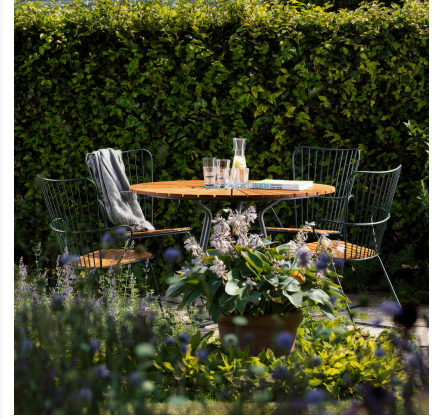

Product Images

Short Description

Paon 4-Seat Dining Set 12801-SET1 by Houe

Description

Elements of Scandinavian design and a touch of French Victorian romance, the Paon 4-Seat Dining Set (12801-SET1) by Houe provides a unique and unexpected seat to your patio. This piece's artful, curved design is eye-catching, weather-proof and contoured for cushionless comfort. Fully-welded steel frames that are treated with a zinc-rich, powder-coated finish will ensure lasting performance across the seasons. A bamboo seat adds the perfect finishing touch and will blend perfectly with Houe's sustainably harvested bamboo tables. The bamboo is harvested from Houe's sustainable gardens and treated with a special saturation of oil from the factory to keep the wood looking beautiful. The table's radial design and natural wood slats create a clean, modern look, while its sturdy aluminum frame and powder coat finish ensure lasting performance across all seasons, rain or shine. The table's decorative granite stone centerpiece adds an eye-catching finishing touch and serves as a convenient place to set hot plates. Drawing inspiration from a proud heritage of Scandinavian design and craftsmanship, Houe will bring affordable luxury to your outdoor patio space!

Includes

- Four (4) Paon Stackable Dining Arm Chairs 12801
- One (1) Circle Large Dining Table 11006-0326

Dimensions

- Chair: 22" W x 21" D x 35" H (18 lbs.)
- Seat Height: 18"
- Table: 59" W x 59" D x 29" H (86 lbs.)
- Assembly Required