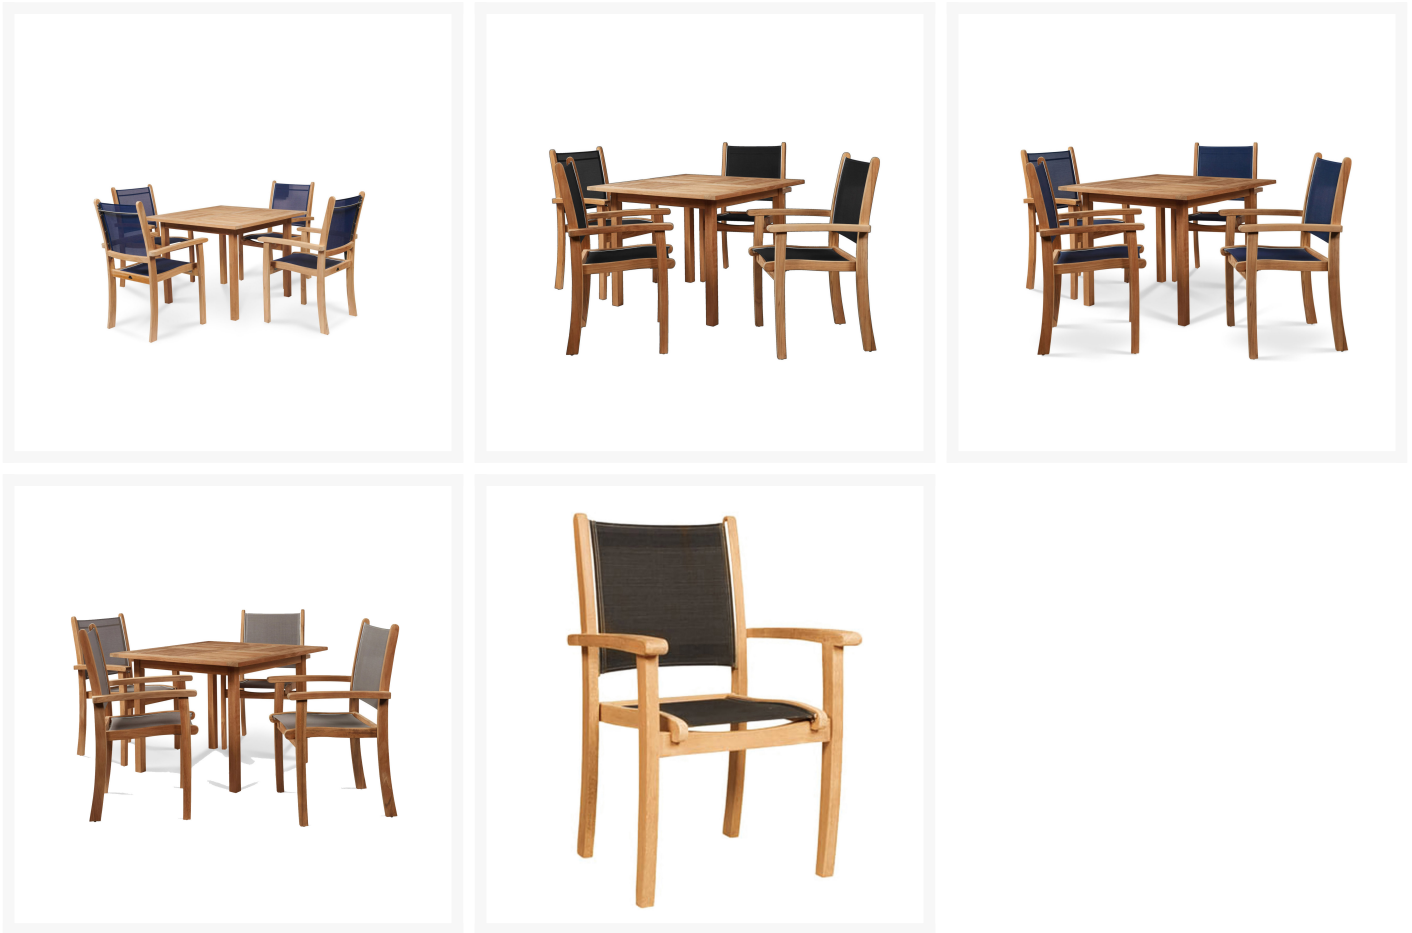

Patio Productions San Diego

2161 Hancock St

San Diego, CA 92110

Phone: 1-888-947-4449

Product Images

Short Description

Pearl 4-Seat Dining Set HLS-PE by HiTeak

Description

Bring the cool and trendy vibes of Portland's Pearl district to your outdoor space with the Pearl 4-Seat Dining Set HLS-PE by HiTeak. The sophisticated and stylish Pearl Collection is perfect for those who appreciate the timeless elegance and high-quality craftsmanship. Made from ecologically harvested premium teak, the Pearl Collection features straight, smooth, and knot-free cuts that ensure long-lasting durability immune to weather damage. The teak's natural honey-golden color adds a touch of warmth to any outdoor space, and over time, it will naturally weather into a light grey or silvery patina for a touch of elegance beauty that only improves with age.

Includes

- One (1) Birmingham 40" Square Dining Table HLT2246
- Four (4) Pearl Stacking Dining Arm Chairs HLAC671

Dimensions

- Dining Table: 39.5"W x 39.5"D x 29.5"H (44 lbs.)
- Dining Arm Chair: 24.5"W x 23.5"D x 37.75"H (18.5 lbs.)

- Seat Height: 18", Arm Chair: 25.5"

Features

- Teak is a densely-grained wood with a high oil content known for its quality, durability, and beauty
- Naturally resistant to light, moisture, rot, warping, and pests
- Produced only from sustainably sourced and harvested plantation-grown teak
- Teak displays a rich, golden brown color that may be beautifully maintained over time or allowed to gracefully age into a subtle silver patina
- Teak is kiln dried to eliminate shrinkage and enhance structural integrity
- Crafted with traditional dowel and mortise joinery and hand-sanded to create seamless design
- Textilene sling fabric is durable, easy to maintain, and comfortable
- Stackable design makes storage and transportation easy
- Assembly required