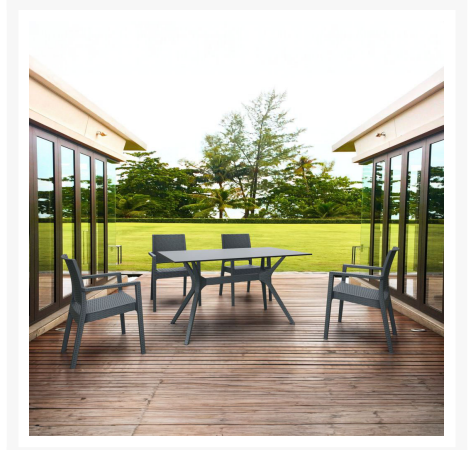

Short Description

Ibiza 55" x 31.5" Rectangular Dining Table ISP864 by Compamia

Description

The Ibiza 55" x 31.5" Rectangular Dining Table (ISP864) by Compamia features an eye-catching look that will bring a fresh, modern feel to any outdoor space. Made with commercial grade resin polypropylene, Compamia chairs and tables are guaranteed to last. Resin is resistant to fading and harsh weather conditions,