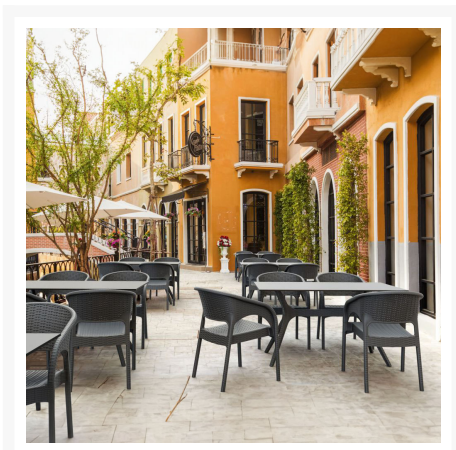

Short Description

Ibiza 55" x 31.5" Rectangular Dining Table ISP864 by Compamia

Description

The Ibiza 55" x 31.5" Rectangular Dining Table (ISP864) by Compamia features an eye-catching look that will bring a fresh, modern feel to any outdoor space. Made with commercial grade resin polypropylene, Compamia chairs and tables are guaranteed to last. Resin is resistant to fading and harsh weather conditions,