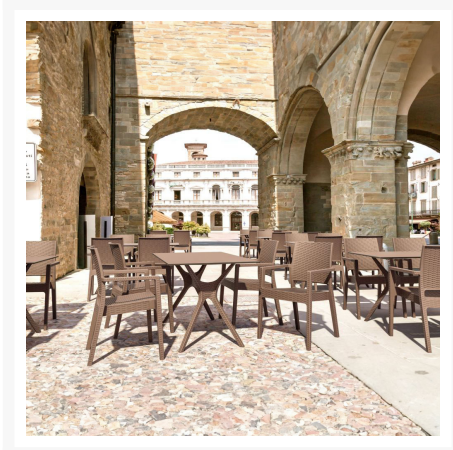

Short Description

Ibiza 55" x 31.5" Rectangular Dining Table ISP864 by Compamia

Description

The Ibiza 55" x 31.5" Rectangular Dining Table (ISP864) by Compamia features an eye-catching look that will bring a fresh, modern feel to any outdoor space. Made with commercial grade resin polypropylene, Compamia chairs and tables are guaranteed to last. Resin is resistant to fading and harsh weather conditions,