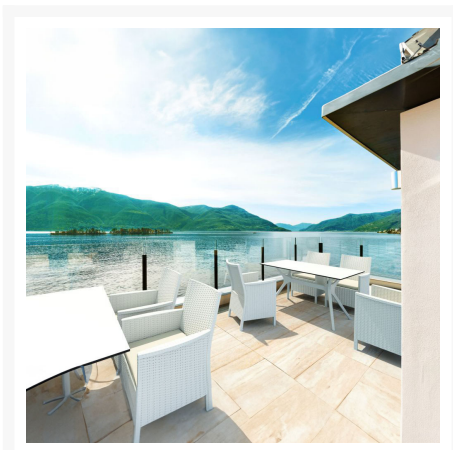

Short Description

Ibiza 55" x 31.5" Rectangular Dining Table ISP864 by Compamia

Description

The Ibiza 55" x 31.5" Rectangular Dining Table (ISP864) by Compamia features an eye-catching look that will bring a fresh, modern feel to any outdoor space. Made with commercial grade resin polypropylene, Compamia chairs and tables are guaranteed to last. Resin is resistant to fading and harsh weather conditions,