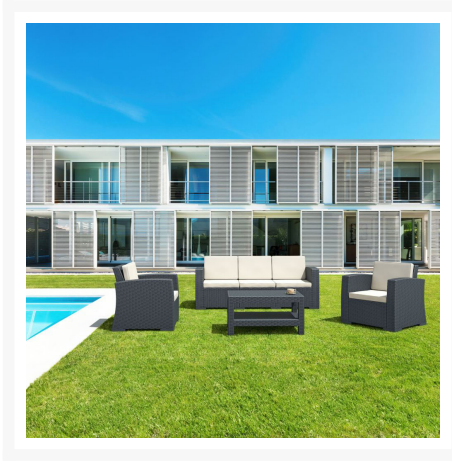

Product Images

Short Description

Monaco Cushioned Sofa ISP833 by Compamia

Description

The Monaco Cushioned Sofa (ISP833) by Compamia features an eye-catching look that will bring a fresh, modern feel to any outdoor space. Made with commercial grade resin polypropylene, Compamia chairs and tables are guaranteed to last. Resin is resistant to fading and harsh weather conditions, making it ideal for use in backyards, hotels and restaurants. Enjoy this sofa's low-maintenance, easy-to-clean design around a matching dining table or next to the pool!

Includes

- One (1) Monaco Cushioned Sofa (ISP833) by Compamia

Dimensions

- 78" W x 31" D x 31" H (105 lbs.)
- Inside Arms: 68.4" wide
- Seat Height: 14" without cushion

Features

- Frames are made using commercial grade plastic polycarbonate resin, which is strong and made for outdoor use
- Resin is resistant to fading, chlorine, salt water, stains and suntan oils
- Cast wickerlook resin is all-weather and won't unravel over time
- Two-Person Assembly Required