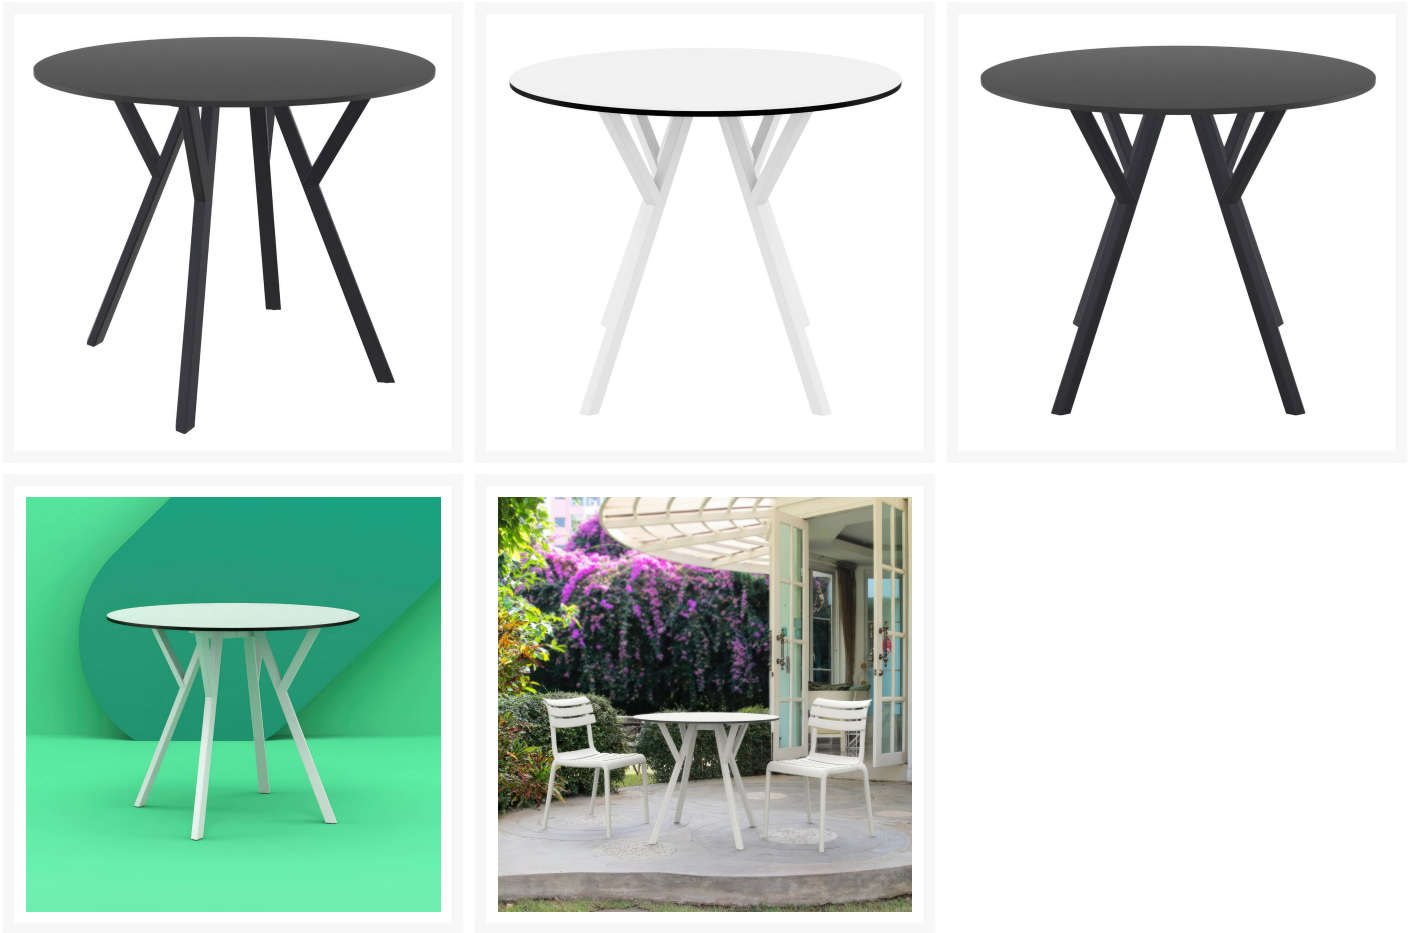

## Product Images

---

## Short Description

---

Max 35" Round Dining Table ISP744 by Compamia

## Description

---

The Max 35" Round Dining Table (ISP744) by Compamia features an eye-catching look that will bring a fresh, modern feel to any outdoor space. Made with commercial grade resin polypropylene, Compamia chairs and tables are guaranteed to last. Resin is resistant to fading and harsh weather conditions, making it ideal for use in backyards, hotels and restaurants. A beautiful cast resin wickerlook design adds dimension to the chair; because it is not woven, it can't unravel over time. With its sturdy build and easy-to-clean table top, this dining table is the perfect solution for busy hosts!

Includes

- One (1) Max 35" Round Dining Table (ISP744) by Compamia

Dimensions

- 35.4" W x 35.4" D x 29.5" H (43 lbs.)

Features

- Frames are made using commercial grade plastic polycarbonate resin, which is strong and made for