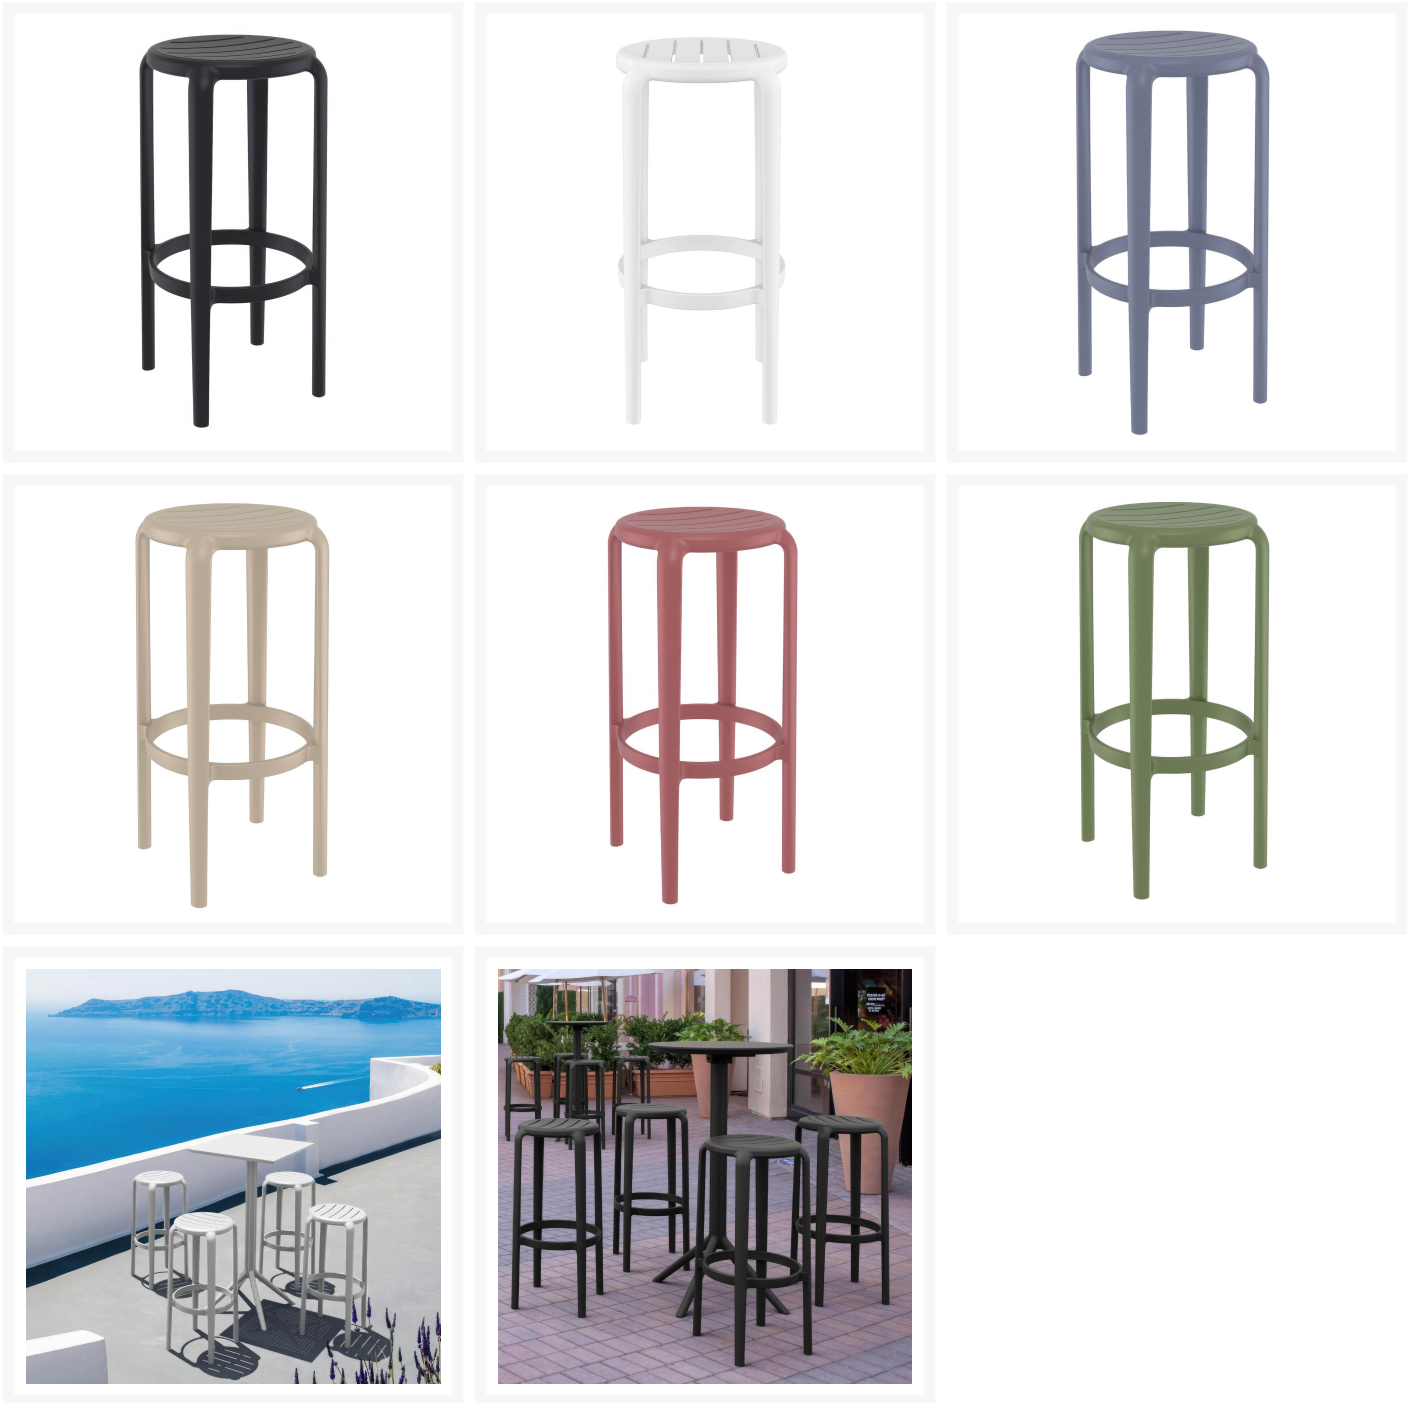

PATIO
PRODUCTIONS

Patio Productions San Diego

2161 Hancock St

San Diego, CA 92110

Phone: 1-888-947-4449

Product Images

Short Description

Tom Bar Stool (Set of 2) ISP288 by Compamia

Description

The Tom Bar Stool (ISP288) by Compamia features an eye-catching look that will bring a fresh, modern feel to any outdoor space. Made with commercial grade resin polypropylene, Compamia chairs and tables are guaranteed to last. Resin is resistant to fading and harsh weather conditions, making it ideal for use in

backyards, hotels and restaurants. Enjoy this chair's low-maintenance, easy-to-clean design around a matching bar table or next to the pool!

Includes

- Two (2) Tom Bar Stools (ISP288) by Compamia

Dimensions

- 13.3" W x 13.3" D x 34" H (8.8 lbs.)
- Seat Height: 34"

Features

- Frames are made using commercial grade plastic polycarbonate resin, which is strong and made for outdoor use
- Resin is resistant to fading, chlorine, salt water, stains and suntan oils
- Each leg has a non-skid rubber cap to keep your patio surface free from scratches
- Easy Assembly Required