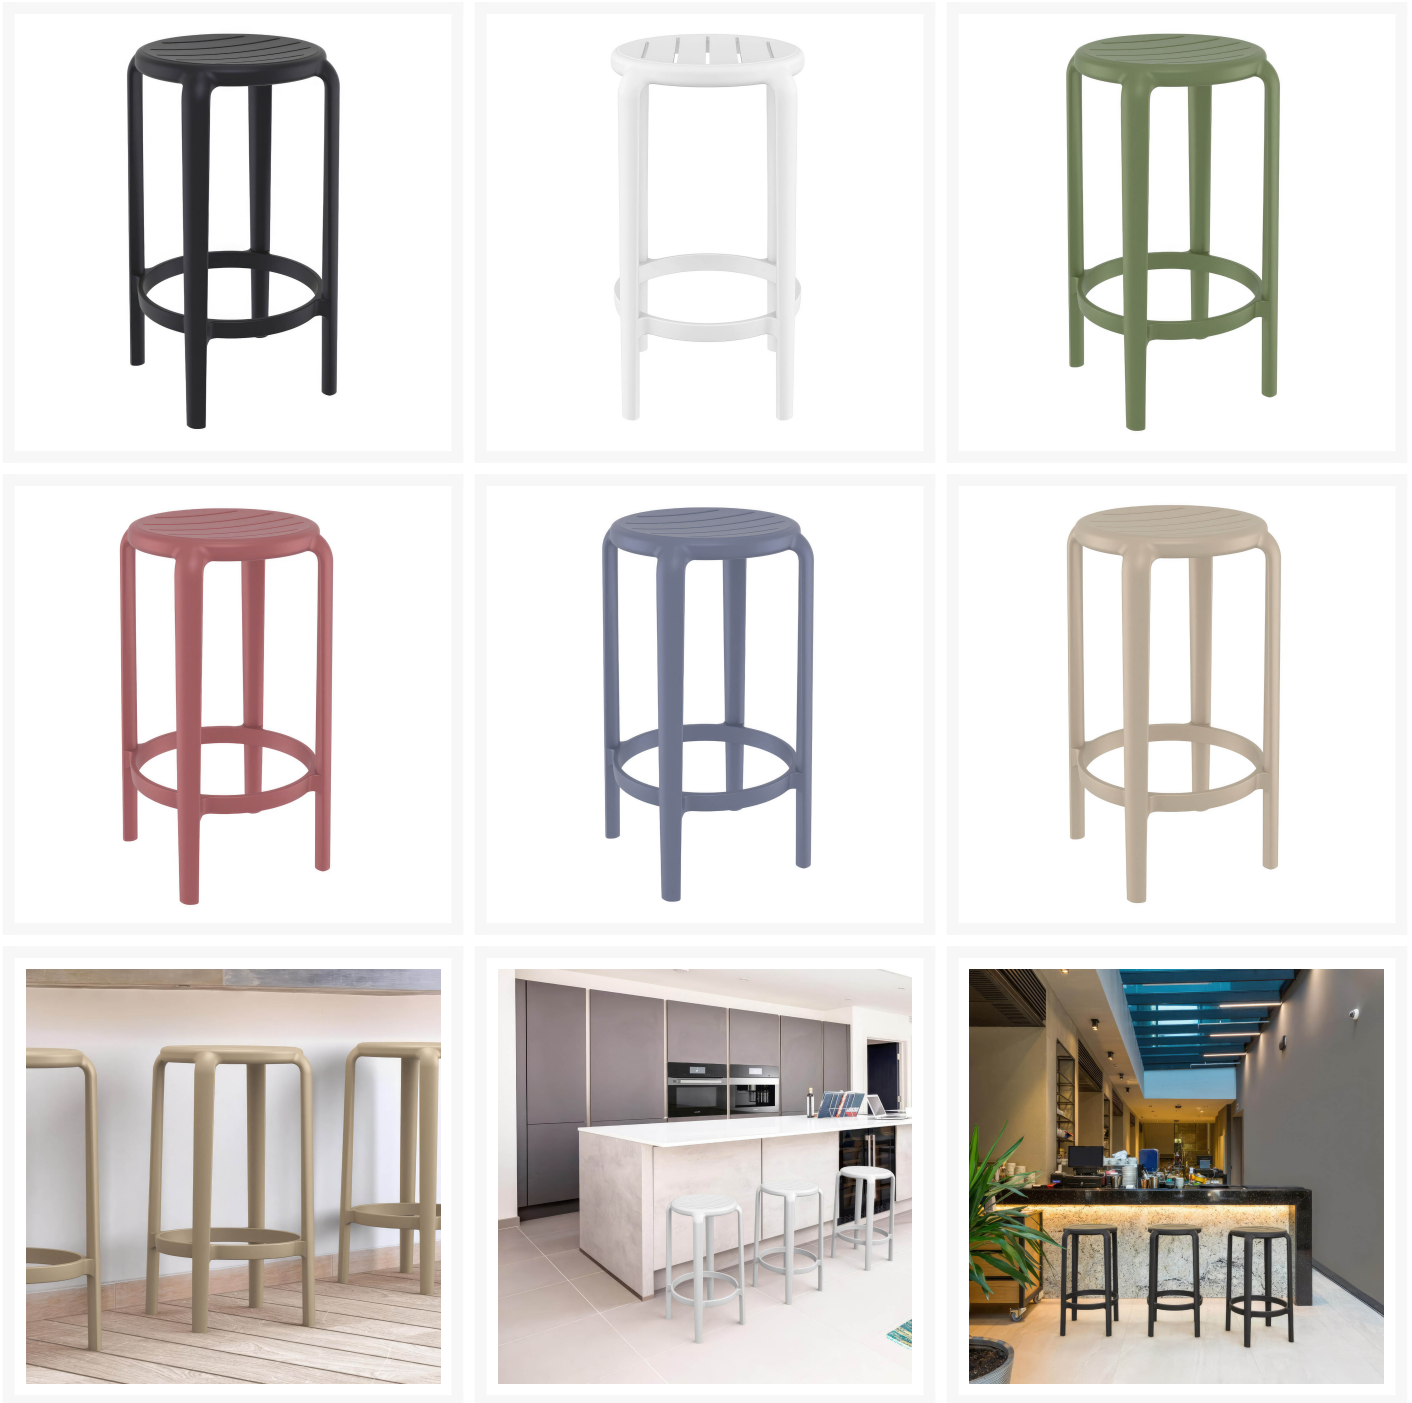

Patio Productions San Diego

2161 Hancock St

San Diego, CA 92110

Phone: 1-888-947-4449

Product Images

Short Description

Tom Counter Stool (Set of 2) ISP287 by Compamia

Description

The Tom Counter Stool (ISP287) by Compamia features an eye-catching look that will bring a fresh, modern feel to any outdoor space. Made with commercial grade resin polypropylene, Compamia chairs and tables are guaranteed to last. Resin is resistant to fading and harsh weather conditions, making it ideal for use in

backyards, hotels and restaurants. Enjoy this chair's low-maintenance, easy-to-clean design around a matching bar table or next to the pool!

Includes

- Two (2) Tom Counter Stools (ISP287) by Compamia

Dimensions

- 13.3" W x 13.3" D x 29.5" H (8.2 lbs.)
- Seat Height: 29.5"

Features

- Frames are made using commercial grade plastic polycarbonate resin, which is strong and made for outdoor use
- Resin is resistant to fading, chlorine, salt water, stains and suntan oils
- Each leg has a non-skid rubber cap to keep your patio surface free from scratches
- Easy Assembly Required