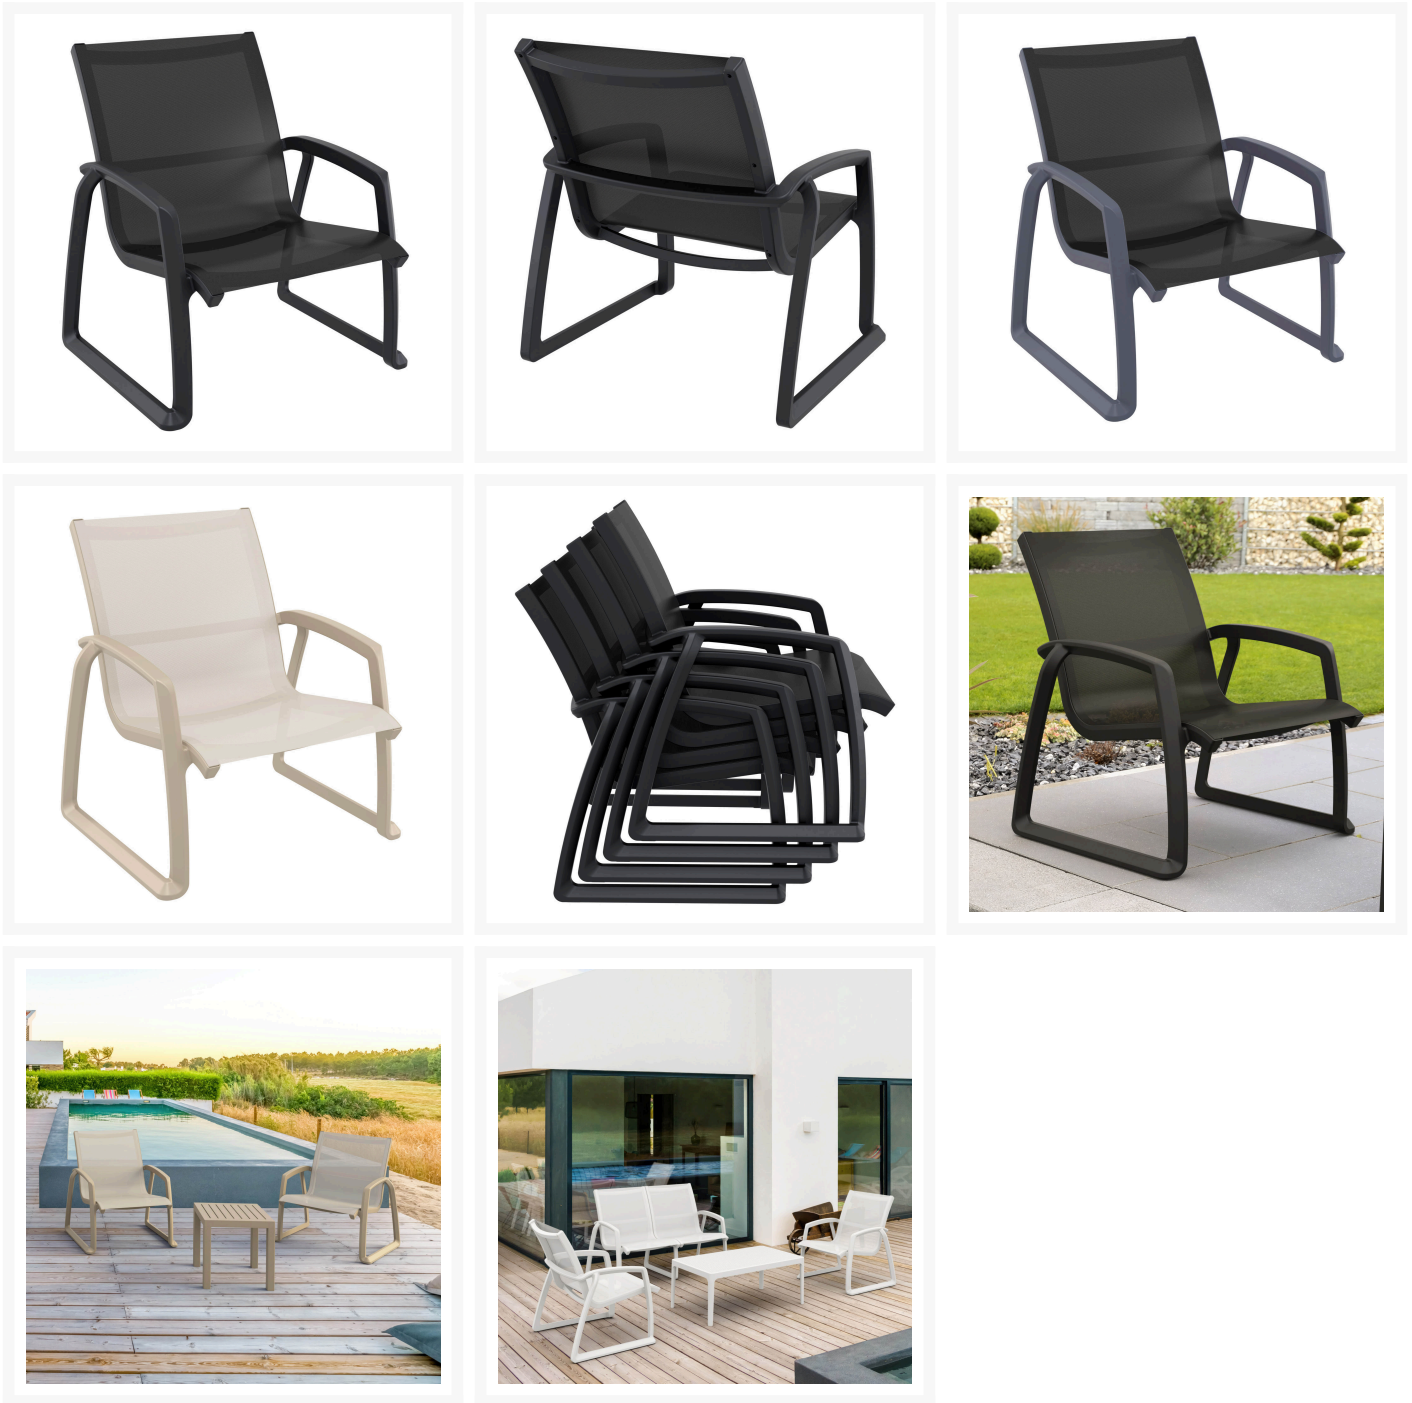

## Product Images

---

## Description

The Pacific Sling Club Chair (ISP232) by Compamia features an eye-catching look that will bring a fresh, modern feel to any outdoor space. Made with commercial grade resin polypropylene, Compamia chairs and tables are guaranteed to last. Resin is resistant to fading and harsh weather conditions, making it ideal for

use in backyards, hotels and restaurants. The sling seat is comfortable, quick drying and made to endure the elements. Enjoy this chair's low-maintenance, stackable design around a matching dining table or next to the pool!

#### Dimensions

- 30" W x 31.5" D x 33.5" H (20 lbs.)
- Seat Height: 15.35"