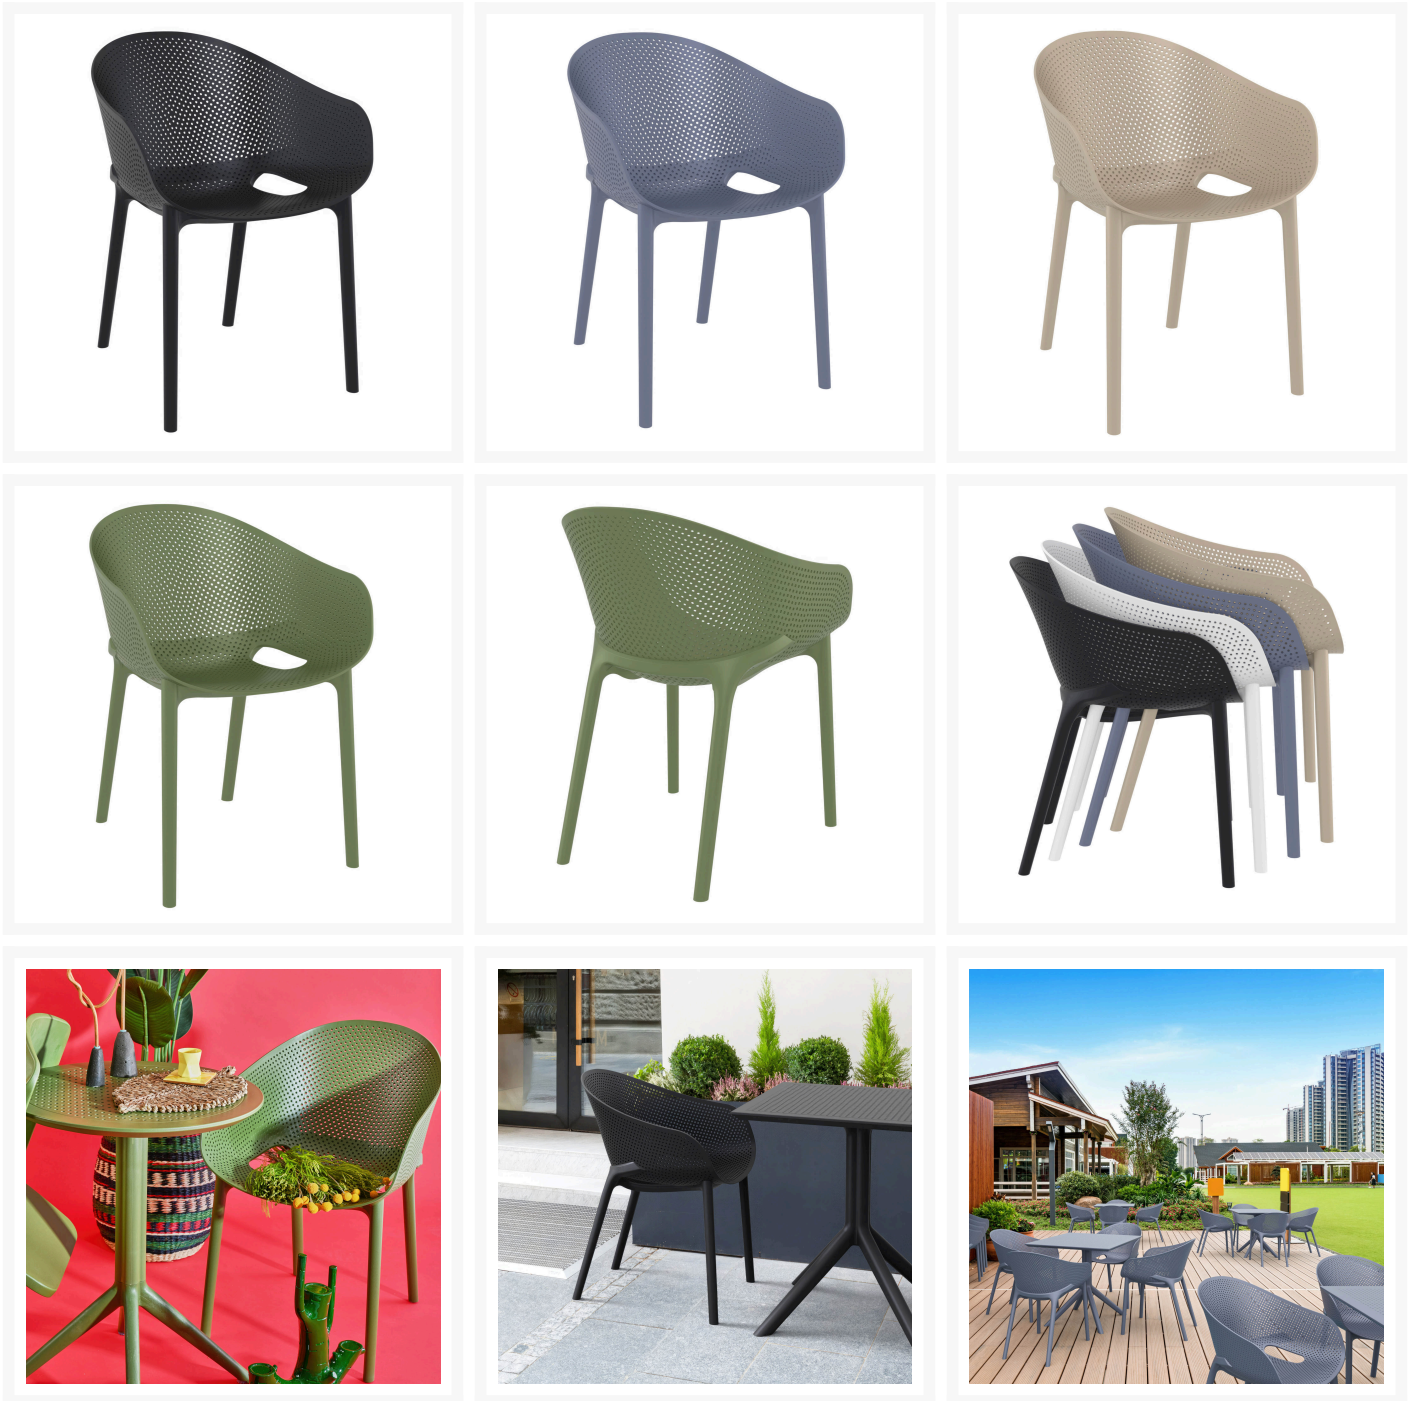

## Product Images

---

## Short Description

Sky Pro Stackable Dining Arm Chair (Set of 2) ISP151 by Compamia

## Description

The Sky Pro Stackable Dining Arm Chair (ISP151) by Compamia features an eye-catching look that will bring a fresh, modern feel to any outdoor space. Made with commercial grade resin polypropylene, Compamia chairs and tables are guaranteed to last. Resin is resistant to fading and harsh weather conditions, making it

ideal for use in backyards, hotels and restaurants. With its lightweight chairs and easy-to-clean table top, this bar set is the perfect low-maintenance solution for busy hosts.