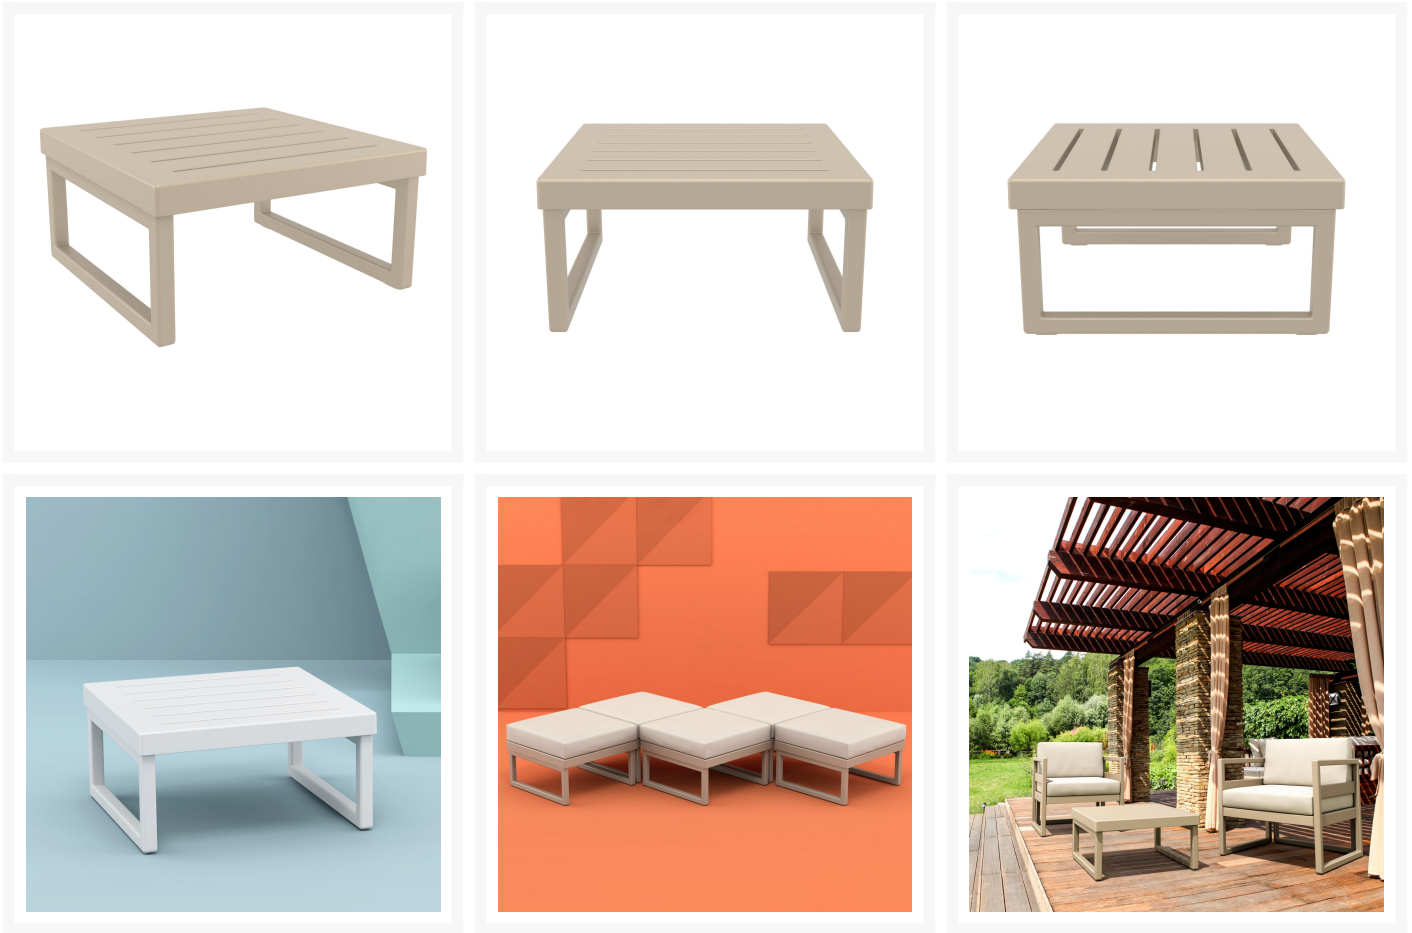

PATIO
PRODUCTIONS

Patio Productions San Diego

2161 Hancock St

San Diego, CA 92110

Phone: 1-888-947-4449

Product Images

Short Description

Mykonos 25.5" Square Coffee Table ISP137 by Compamia

Description

The Mykonos 25.5" Square Coffee Table (ISP137) by Compamia features an eye-catching look that will bring a fresh, modern feel to any outdoor space. Made with commercial grade resin polypropylene, Compamia chairs and tables are guaranteed to last. Resin is resistant to fading and harsh weather conditions, making it ideal for use in backyards, hotels and restaurants. A beautiful cast resin wickerlook design adds dimension to the chair; because it is not woven, it can't unravel over time. With its sturdy build and easy-to-clean table top, this dining table is the perfect solution for busy hosts!

Includes

- One (1) Mykonos 25.5" Square Coffee Table (ISP137) by Compamia

Dimensions

- 25.5" W x 25.5" D x 13" H (17 lbs.)

Features

- Frames are made using commercial grade plastic polycarbonate resin, which is strong and made for