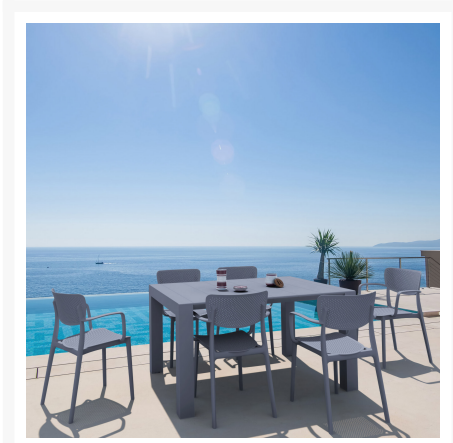

Short Description

Loft 6-Seat Dining Set ISP1281S by Compamia

Description

The Loft 6-Seat Dining Set (ISP1281S) by Compamia features an eye-catching look that will bring a fresh, modern feel to any outdoor space. Made with commercial grade resin polypropylene, Compamia chairs and tables are guaranteed to last. Resin is resistant to fading and harsh weather conditions, making it ideal for use in backyards, hotels and restaurants. With its durable chairs and easy-to-clean table top, this dining set is the perfect low-maintenance solution for busy hosts.

Includes

- Six (6) Loft Dining Arm Chairs (ISP128)
- One (1) Vegas 39" Square Extendable Dining Table

Dimensions

- Chairs: 17.5" W x 21" D x 32.3" H
- Seat Height: 17.7"
- Table: 39-55" D x 39.37" W x 29.5" H
- Arm Height: 26.5"