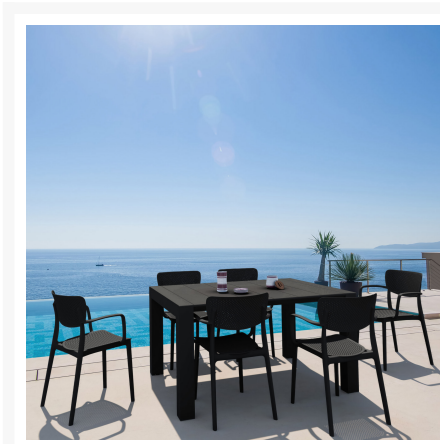

Short Description

Loft 6-Seat Dining Set ISP1281S by Compamia

Description

The Loft 6-Seat Dining Set (ISP1281S) by Compamia features an eye-catching look that will bring a fresh, modern feel to any outdoor space. Made with commercial grade resin polypropylene, Compamia chairs and tables are guaranteed to last. Resin is resistant to fading and harsh weather conditions, making it ideal for use in backyards, hotels and restaurants. With its durable chairs and easy-to-clean table top, this dining set is the perfect low-maintenance solution for busy hosts.

Includes

- Six (6) Loft Dining Arm Chairs (ISP128)
- One (1) Vegas 39" Square Extendable Dining Table

Dimensions

- Chairs: 17.5" W x 21" D x 32.3" H
- Seat Height: 17.7"
- Table: 39-55" D x 39.37" W x 29.5" H
- Arm Height: 26.5"