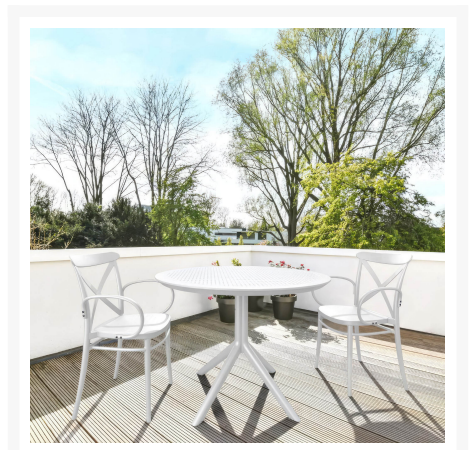

Product Images

Short Description

Sky 42" Round Folding Dining Table ISP124 by Compamia

Description

The Sky 42" Round Folding Dining Table (ISP124) by Compamia features an eye-catching look that will bring a fresh, modern feel to any outdoor space. Made with commercial grade resin polypropylene, Compamia chairs and tables are guaranteed to last. Resin is resistant to fading and harsh weather conditions, making it

ideal for use in backyards, hotels and restaurants. With its sturdy build and easy-to-clean table top, this bar table is the perfect solution for busy hosts!

Includes

- One (1) Sky 42" Round Folding Dining Table (ISP124) by Compamia

Dimensions

- 41.3" W x 41.3" D x 29.5" H (35 lbs.)

Features

- Frames are made using commercial grade resin polypropylene, which is strong and made for outdoor use
- Resin is resistant to fading, chlorine, salt water, stains and suntan oils
- Easy Assembly Required