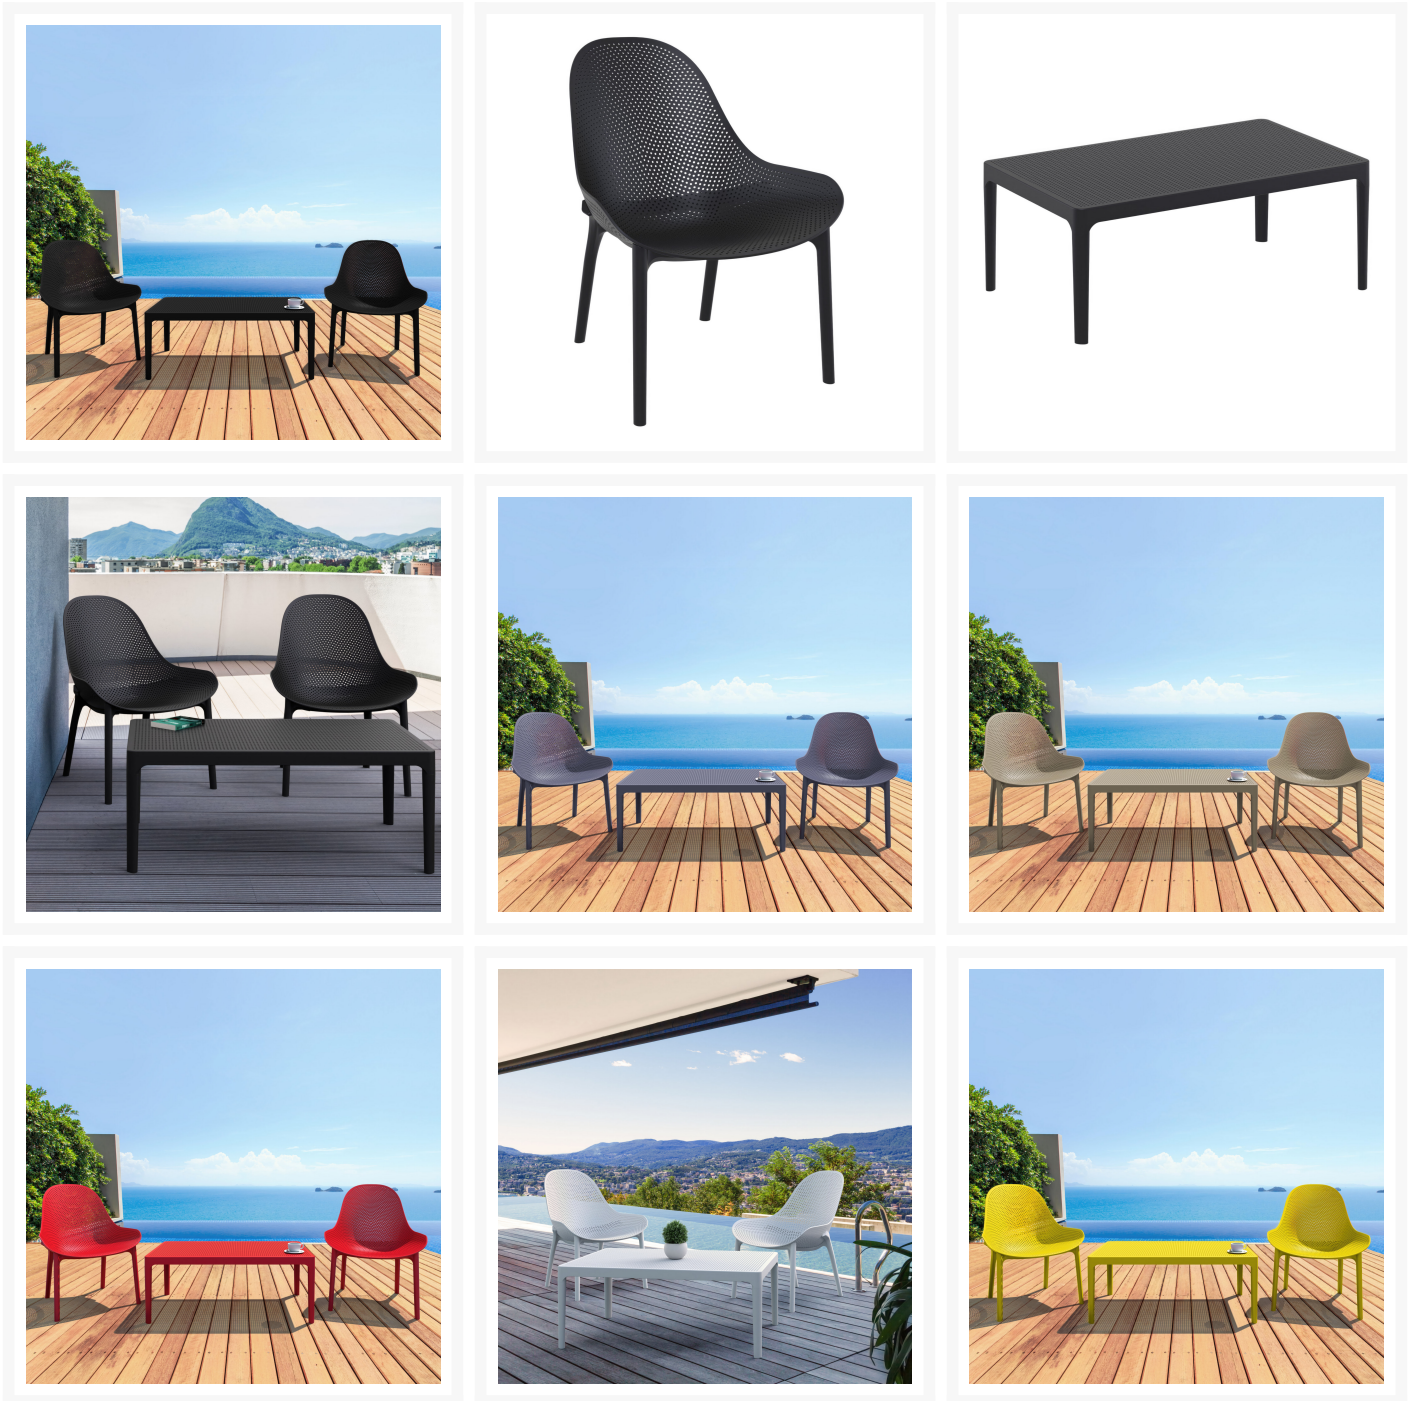

## Product Images

---

## Description

The Sky 2-Seat Lounge Set (ISP1031S) by Compamia features an eye-catching look that will bring a fresh, modern feel to any outdoor space. Made with commercial grade resin polypropylene, Compamia chairs and tables are guaranteed to last. Resin is resistant to fading and harsh weather conditions, making it ideal for

use in backyards, hotels and restaurants. With its lightweight chairs and easy-to-clean table top, this bar set is the perfect low-maintenance solution for busy hosts.

#### Includes

- Two (2) Sky Club Chairs (ISP103)
- One (1) Sky Rectangular 23.6" x 39.4" Rectangular Coffee Table (ISP104)