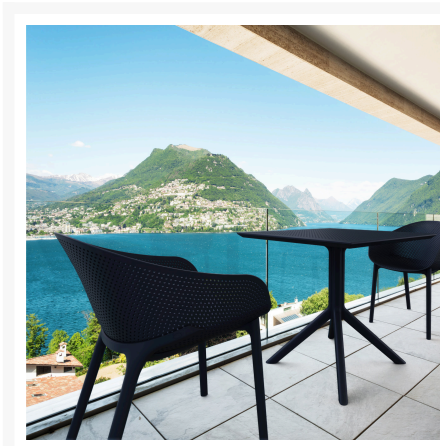

Product Images

Short Description

Sky 2-Seat Bistro Set ISP1021S by Compamia

Description

The Sky 2-Seat Bistro Set (ISP1021S) by Compamia features an eye-catching look that will bring a fresh, modern feel to any outdoor space. Made with commercial grade resin polypropylene, Compamia chairs and tables are guaranteed to last. Resin is resistant to fading and harsh weather conditions, making it ideal for

use in backyards, hotels and restaurants. With its lightweight chairs and easy-to-clean table top, this bar set is the perfect low-maintenance solution for busy hosts.

Includes

- Two (2) Sky Dining Arm Chairs (ISP102)
- One (1) Sky 31" Square Coffee Table (ISP106)

Dimensions

- Chairs: 21.25" W x 23.6" D x 31.9" H
- Seat Height: 18"
- Chair Weight: 11 lbs
- Table: 31.5" W x 31.5" D x 29.5" H
- Table Weight: 31 lbs
- Total Weight: 53 lbs.

Features

- Frames are made using commercial grade resin polypropylene, which is strong and made for outdoor use
- Resin is resistant to fading, chlorine, salt water, stains and suntan oils
- Each leg has a non-skid rubber cap to keep your patio surface free from scratches
- Easy Assembly Required