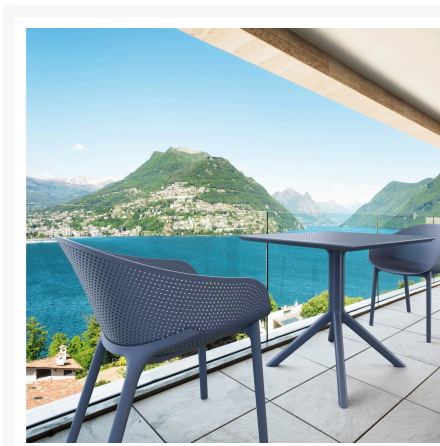

Product Images

Short Description

Sky 2-Seat Bistro Set ISP1021S by Compamia

Description

The Sky 2-Seat Bistro Set (ISP1021S) by Compamia features an eye-catching look that will bring a fresh, modern feel to any outdoor space. Made with commercial grade resin polypropylene, Compamia chairs and tables are guaranteed to last. Resin is resistant to fading and harsh weather conditions, making it ideal for

use in backyards, hotels and restaurants. With its lightweight chairs and easy-to-clean table top, this bar set is the perfect low-maintenance solution for busy hosts.

Includes

- Two (2) Sky Dining Arm Chairs (ISP102)
- One (1) Sky 31" Square Coffee Table (ISP106)

Dimensions

- Chairs: 21.25" W x 23.6" D x 31.9" H
- Seat Height: 18"
- Chair Weight: 11 lbs
- Table: 31.5" W x 31.5" D x 29.5" H
- Table Weight: 31 lbs
- Total Weight: 53 lbs.

Features

- Frames are made using commercial grade resin polypropylene, which is strong and made for outdoor use
- Resin is resistant to fading, chlorine, salt water, stains and suntan oils
- Each leg has a non-skid rubber cap to keep your patio surface free from scratches
- Easy Assembly Required