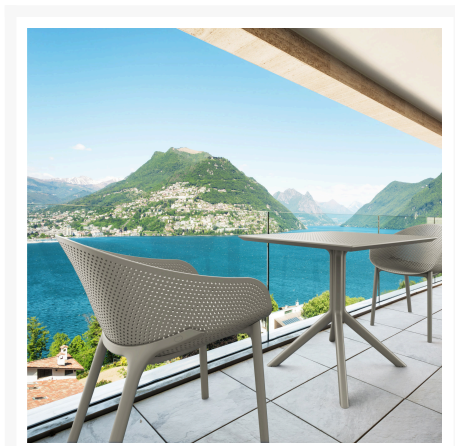

Product Images

Short Description

Sky 2-Seat Bistro Set ISP1021S by Compamia

Description

The Sky 2-Seat Bistro Set (ISP1021S) by Compamia features an eye-catching look that will bring a fresh, modern feel to any outdoor space. Made with commercial grade resin polypropylene, Compamia chairs and tables are guaranteed to last. Resin is resistant to fading and harsh weather conditions, making it ideal for

use in backyards, hotels and restaurants. With its lightweight chairs and easy-to-clean table top, this bar set is the perfect low-maintenance solution for busy hosts.

Includes

- Two (2) Sky Dining Arm Chairs (ISP102)
- One (1) Sky 31" Square Coffee Table (ISP106)

Dimensions

- Chairs: 21.25" W x 23.6" D x 31.9" H
- Seat Height: 18"
- Chair Weight: 11 lbs
- Table: 31.5" W x 31.5" D x 29.5" H
- Table Weight: 31 lbs
- Total Weight: 53 lbs.

Features

- Frames are made using commercial grade resin polypropylene, which is strong and made for outdoor use
- Resin is resistant to fading, chlorine, salt water, stains and suntan oils
- Each leg has a non-skid rubber cap to keep your patio surface free from scratches
- Easy Assembly Required