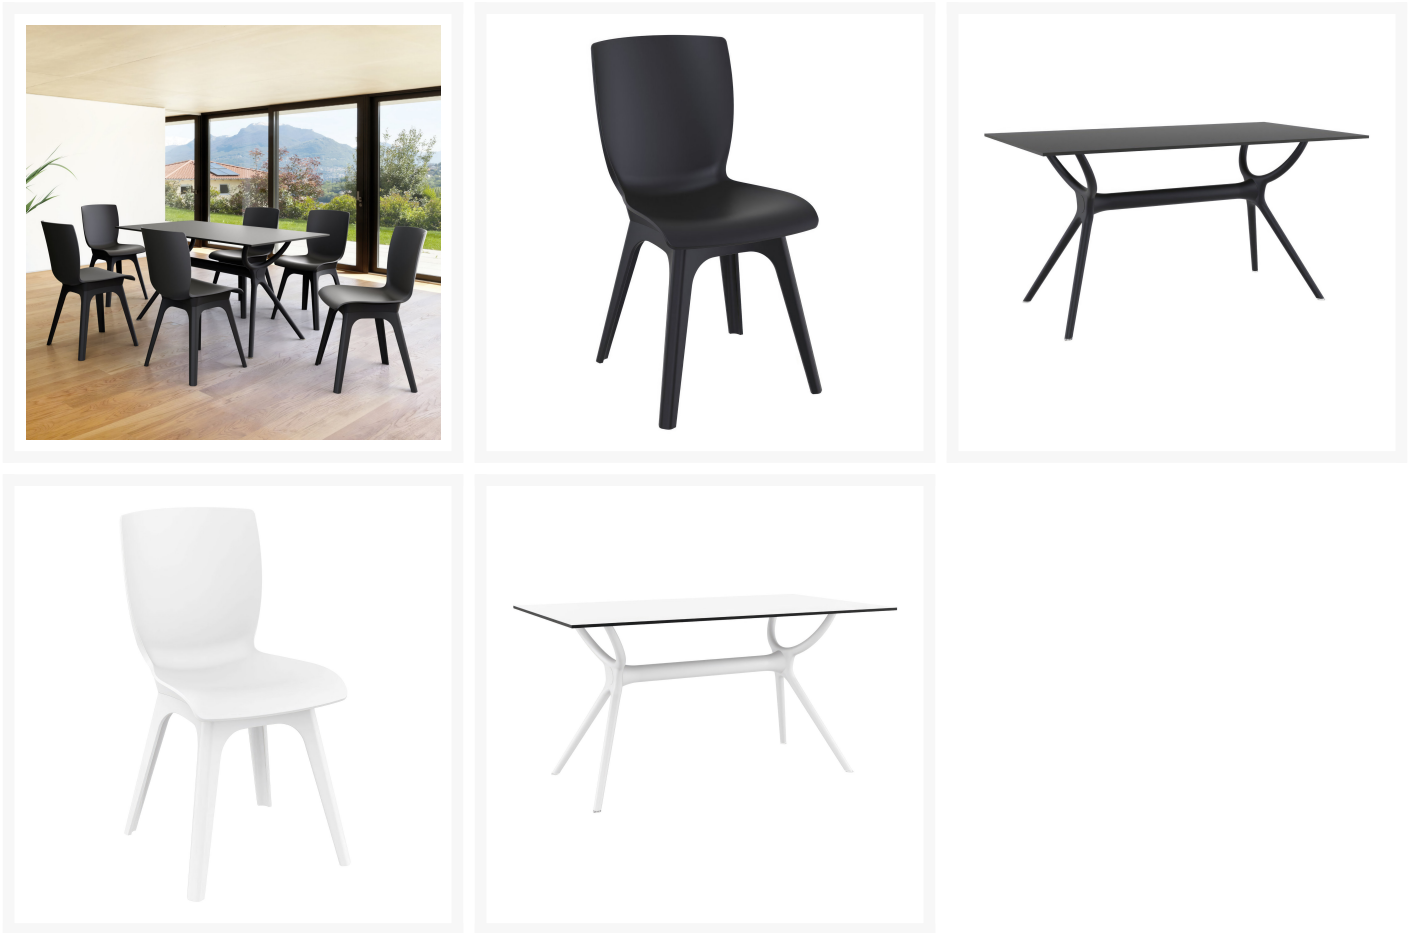

## Product Images

## Short Description

---

Mio PP 6-Seat Dining Set ISP0941S by Compamia

## Description

---

The Mio PP 6-Seat Dining Set (ISP0941S) by Compamia features an eye-catching look that will bring a fresh, modern feel to any outdoor space. Made with commercial grade resin polypropylene, Compamia chairs and tables are guaranteed to last. Resin is resistant to fading and harsh weather conditions, making it ideal for use in backyards, hotels and restaurants. With its durable chairs and easy-to-clean table top, this dining set is the perfect low-maintenance solution for busy hosts.

Includes

- Six (6) Mio PP Dining Side Chairs (ISP094)
- One (1) Air 55" x 31.5" Rectangular Dining Table (ISP075)

Dimensions

- Chairs: 18" W x 21.2" D x 33.5" H
- Seat Height: 18.5"
- Chair Weight: 18 lbs
- Table: 55" W x 31.5" D x 29.5" H