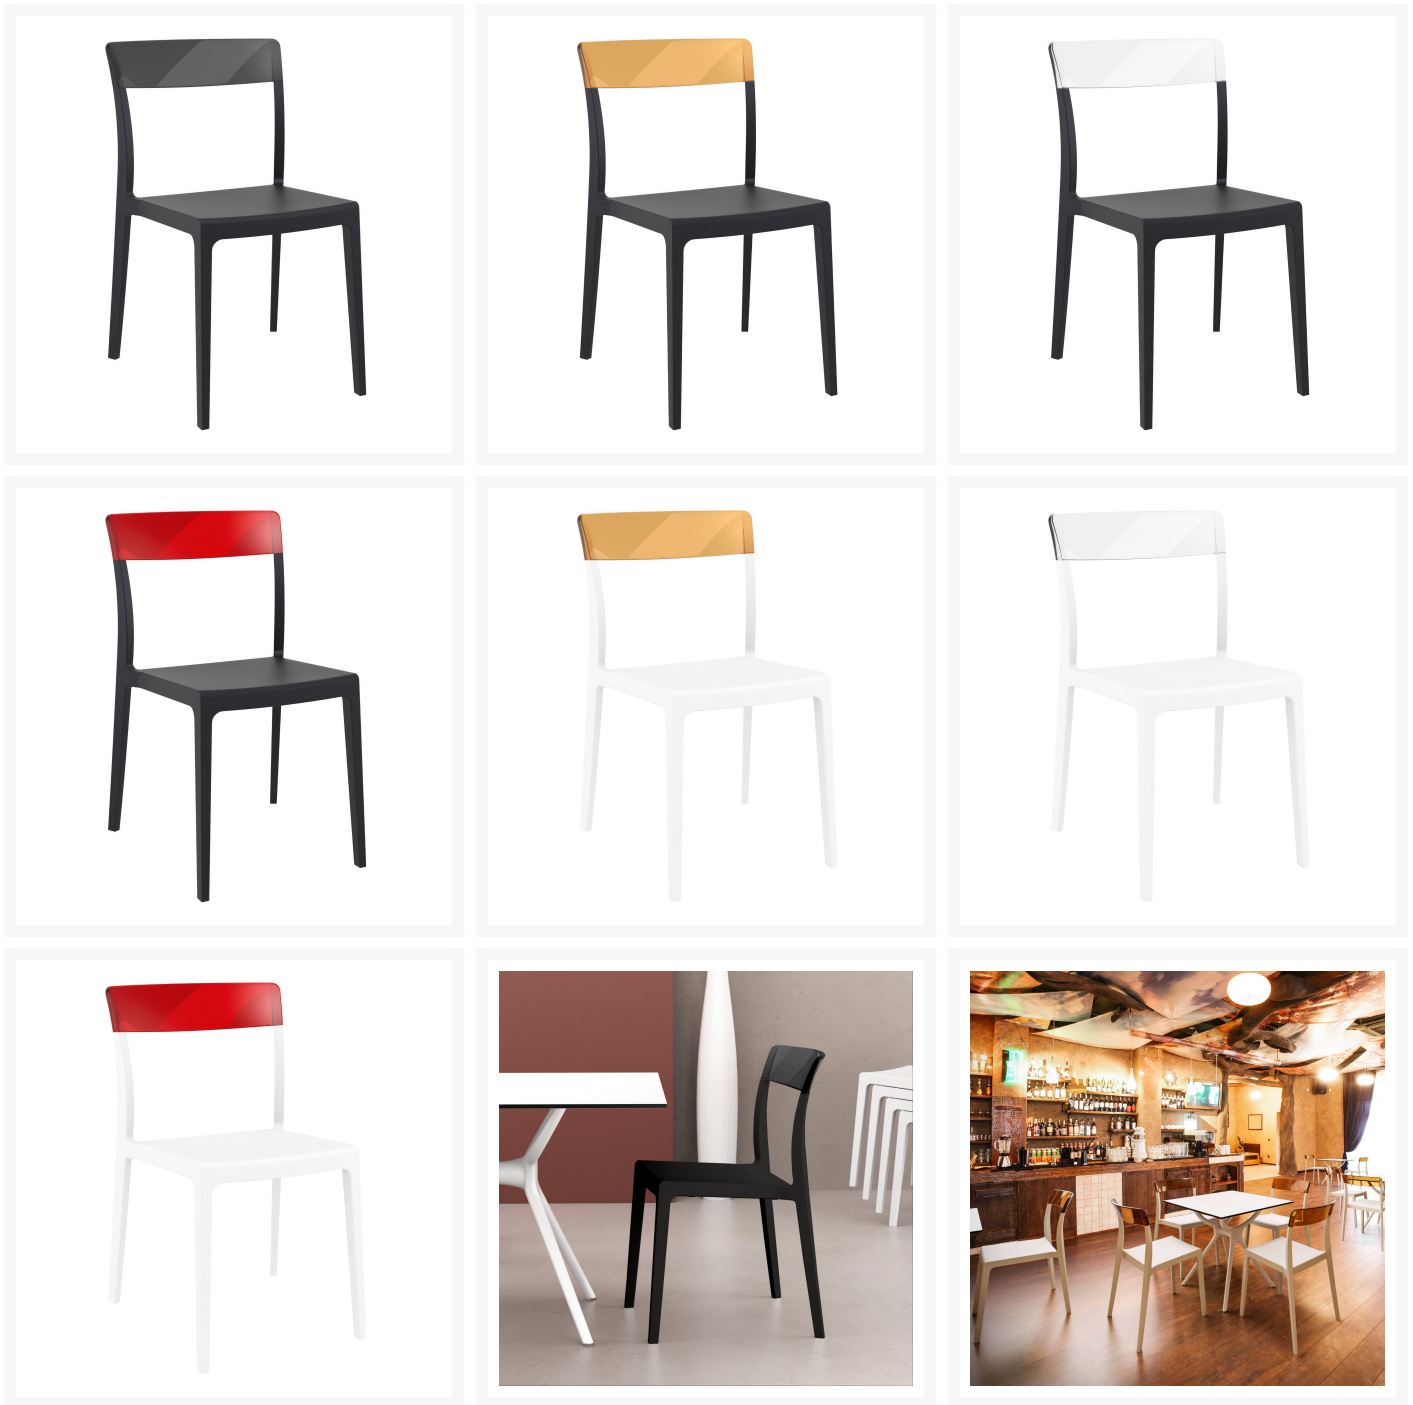

Product Images

Short Description

Flash Dining Side Chair (Set of 2) ISP091 by Compamia

Description

The Flash Dining Side Chair (ISP091) by Compamia features an eye-catching look that will bring a fresh, modern feel to any outdoor space. Made with sturdy polycarbonate, Compamia chairs and tables are guaranteed to last. Polycarbonate is resistant to fading and harsh weather conditions, making it ideal for use

in backyards, hotels and restaurants. Enjoy this chair's low-maintenance, easy-to-clean design around a matching dining table or next to the pool!

Includes

- Two (2) Flash Dining Side Chairs (ISP091) by Compamia

Dimensions

- 20.5" W x 22.5" D x 33" H (11 lbs.)
- Seat Height: 18"

Features

- Frames are made using commercial grade resin polypropylene and plastic polycarbonate, which are strong and made for outdoor use
- Resin is resistant to fading, chlorine, salt water, stains and suntan oils
- Stackable chair design makes storage easy
- NO Assembly Required