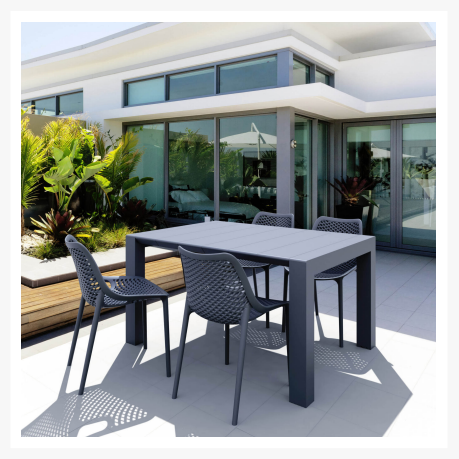

## Short Description

---

Air 4-Seat Dining Set ISP0142S by Compamia

## Description

---

The Air 4-Seat Dining Set (ISP0142S) by Compamia features an eye-catching look that will bring a fresh, modern feel to any outdoor space. Made with commercial grade resin polypropylene, Compamia chairs and tables are guaranteed to last. Resin is resistant to fading and harsh weather conditions, making it ideal for use in backyards, hotels and restaurants. With its stackable chairs and easy-to-clean table top, this dining set is the perfect low-maintenance solution for busy hosts.