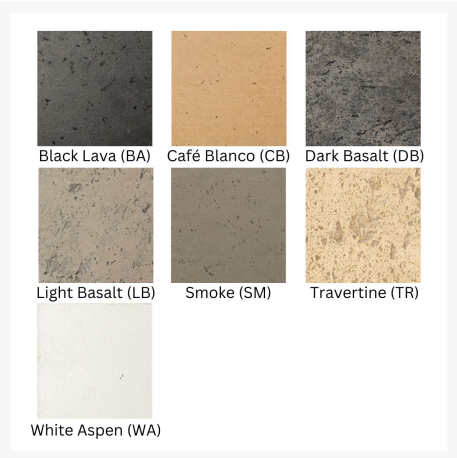

- Black Lava (BA)
- Café Blanco (CB)
- Dark Basalt (DB)
- Light Basalt (LB)
- Smoke (SM)
- Travertine (TR)
- White Aspen (WA)

Short Description

Legend 60"x36" Rectangle Firetable 581 by American Fyre Designs

Includes

- One (1) Legend 60"x36" Rectangle Firetable 581
- One (1) Bag of 10 lbs. or 5 lbs. Base Layer Lava Granules LF-10 or LF-5
- Recommended: 25 lbs. of Glass Media to be used in addition to the Base Layer Lava Granules (Sold Separately)