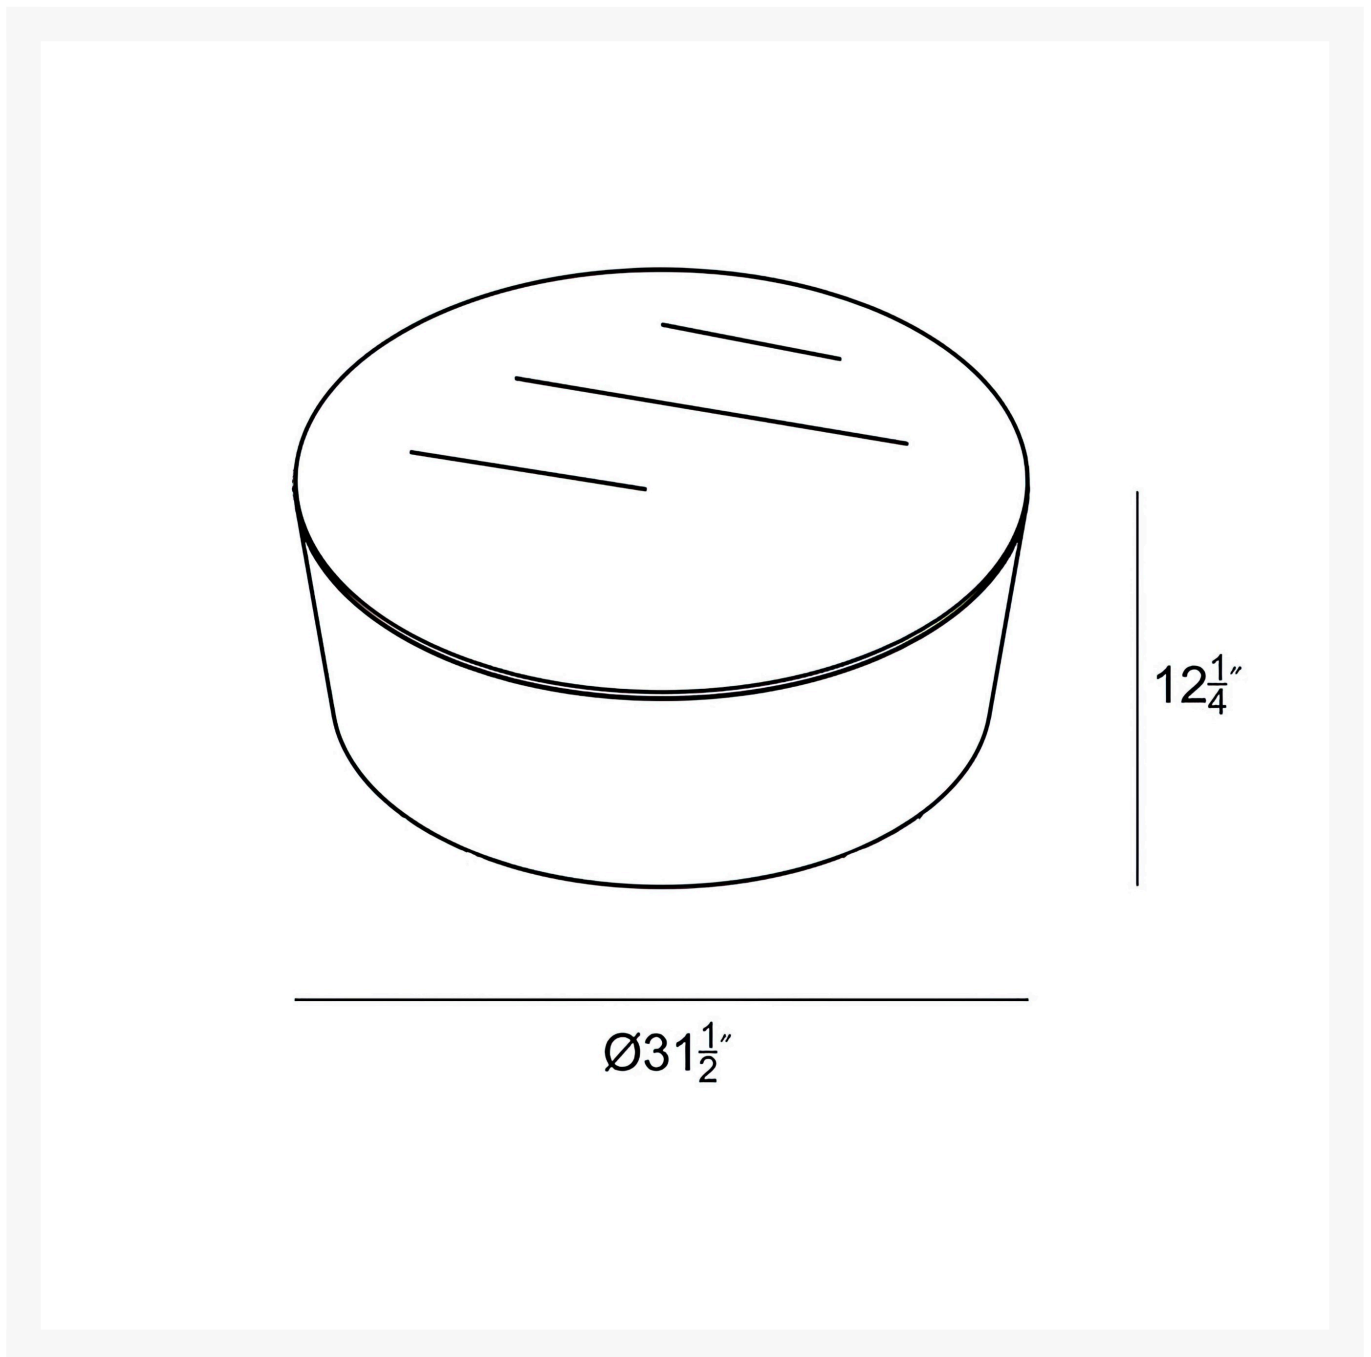

Product Images

Short Description

Mason Round Coffee Table - Natural HL-MAS-RCT-NTL by Harmonia Living

Description

The Mason Round Coffee Table - Natural (HL-MAS-RCT-NTL) by Harmonia Living blends the best of minimalism and industrial design to create a unique set of outdoor tables. Rendered in a lightweight, concrete composite material, the Mason Collection embodies a 21st Century style that is both rustic and chic.

Includes

- One (1) Mason Round Coffee Table - Natural HL-MAS-RCT-NTL

Dimensions

- 31.5"W x 31.5"D x 12.5"H (50 lbs.)
- Frame Height: 12.5"

Features

- MgO Cement composite is lightweight and resistant to moisture, cracking, chipping or abrasion.
- Fiber reinforced build gives it extra durability and strength.
- Finish is resistant to fading or staining.
- Made for both indoor and outdoor use.
- No assembly required.