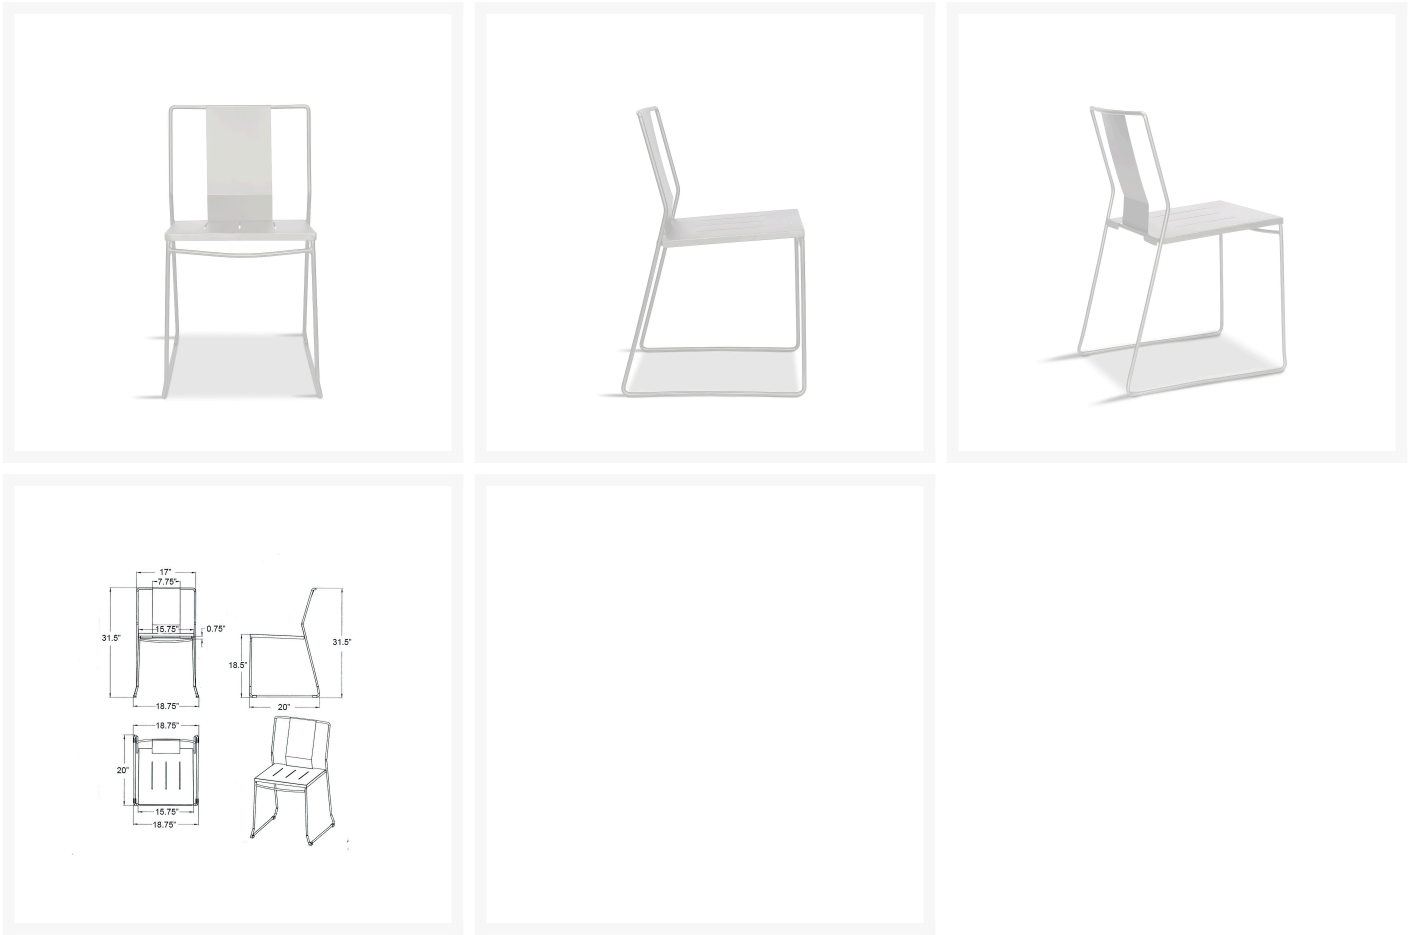

## Product Images

---

### Dimensions

- 18.75"W x 20"D x 31.5"H (16 lbs.)
- Frame Height: 31.5"
- Seat Height (No Cushion): 18.5
- Back Height: 13