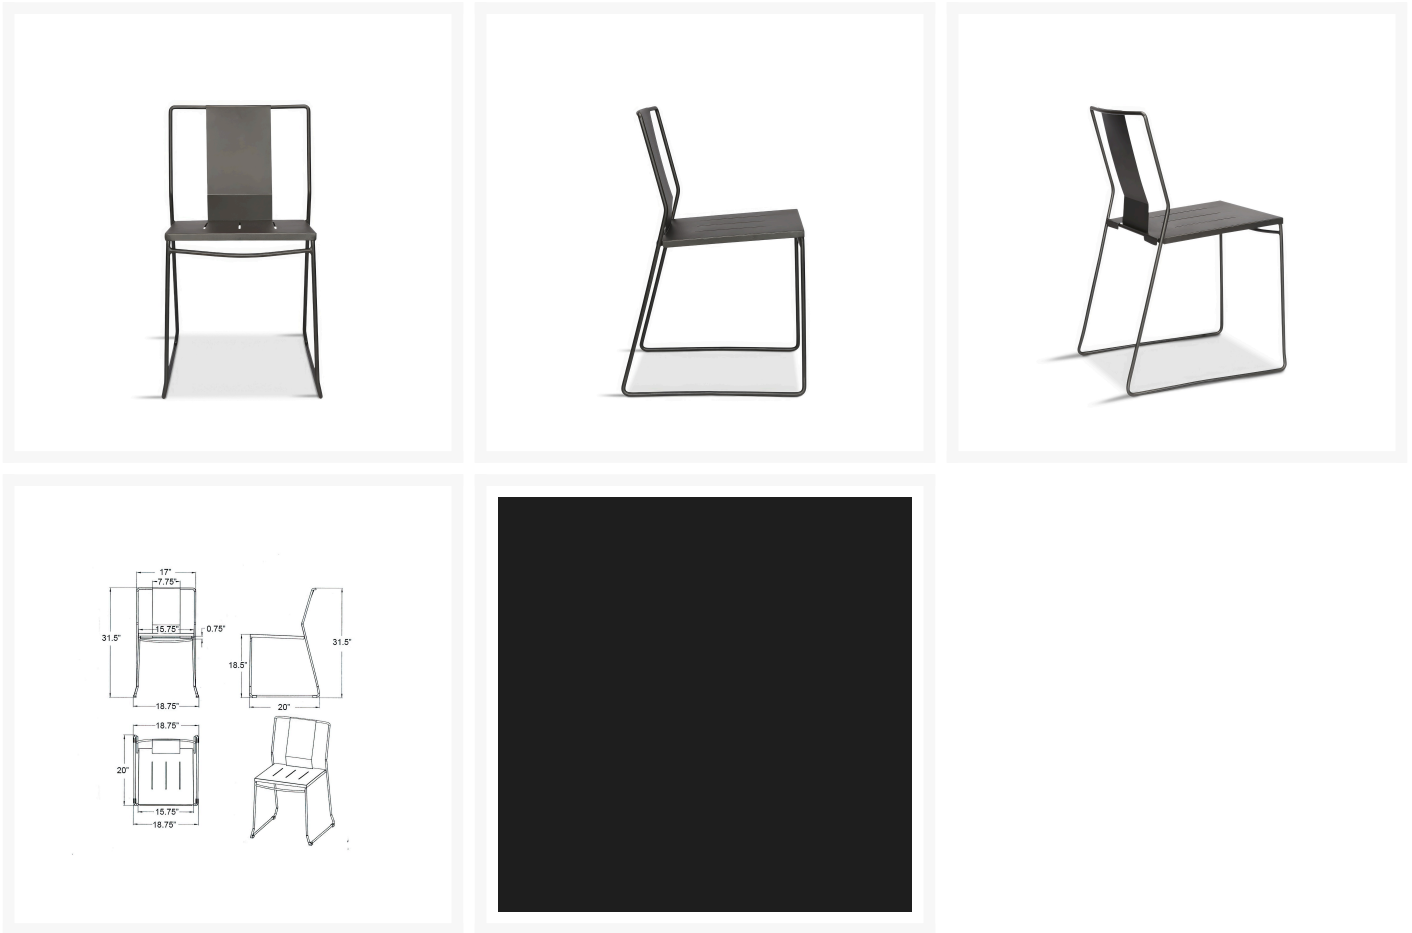

Product Images

Short Description

Frank Dining Side Chair - Matte Coal HL-FR-DSC-MC by Harmonia Living

Description

Chic and sleek, the Frank Dining Side Chair - Matte Coal (HL-FR-DSC-MC) by Harmonia Living will always bring the party! Fully-welded steel frames are treated with a Electrophoretically Deposited Primer (EDP) undercoat that will protect the frame from corrosion. A durable non-gloss powder coat finish ensures lasting performance across the seasons. Perfectly pair with Betty tables for your next outdoor gathering. Harmonia Living can be tailored to both Residential and Commercial settings and is committed to delivering exceptional furnishings to your outdoor space.

Includes

- One (1) Frank Dining Side Chair - Matte Coal HL-FR-DSC-MC

Dimensions

- 18.75"W x 20"D x 31.5"H (16 lbs.)
- Frame Height: 31.5"
- Seat Height (No Cushion): 18.5
- Back Height: 13

Features

- Fully welded steel frame offers incredible strength and stability.
- Electrophoretically Deposited Primer (EDP) undercoat and top layer powder coat add extra durability, style and corrosion resistance.
- Commercial grade construction intended for regular indoor or outdoor use.
- Chairs contoured for comfort without a cushion.
- Vibrant Non-Gloss Powder coat Finish.
- Stackable design makes storage and transportation easy.
- No assembly required.