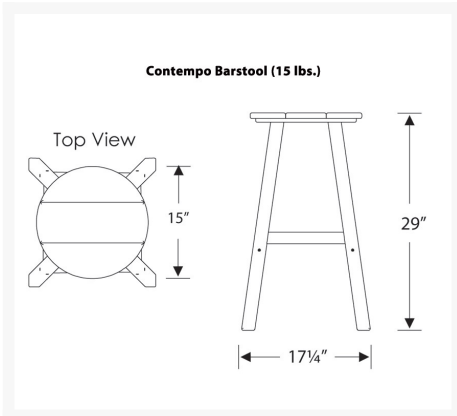

Short Description

Create an outdoor dining area that you'll truly love entertaining in for years to come with our Contempo Barstool.

Description

Create an outdoor dining area that you'll truly love entertaining in for years to come with our Contempo Barstool. Made from HDPE plastics from recycled bottles, this eco-friendly, and highly versatile barstool is a great addition to your modern dining area. Featuring dual color selections, with 2 frame finishes and 12 beautiful seat finishes, you can create the perfect barstool for your home.

Note:The Black frame/Black seat and White frame/White seat options are not available!!

Dimensions: 17.25"Dia x 29.13"H

Features:

Weather-Proof Materials: