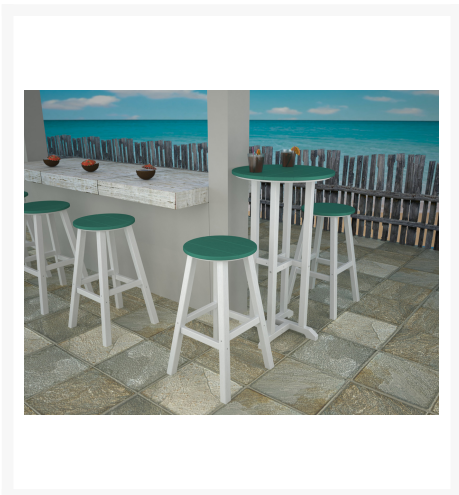

## Short Description

Create an outdoor dining area that you'll truly love entertaining in for years to come with our Contempo Barstool.

## Description

Create an outdoor dining area that you'll truly love entertaining in for years to come with our Contempo Barstool. Made from HDPE plastics from recycled bottles, this eco-friendly, and highly versatile barstool is a great addition to your modern dining area. Featuring dual color selections, with 2 frame finishes and 12 beautiful seat finishes, you can create the perfect barstool for your home.

**\*\*Note\*\*:**The Black frame/Black seat and White frame/White seat options are not available!!

Dimensions: 17.25"Dia x 29.13"H

Features:

Weather-Proof Materials:

The high-density polyethylene (HDPE) used in this collection is made to withstand any type of weather condition. From rain or shine, to snow, salty water and ice - the high durability of the HDPE ensures that your new patio furniture will not crack or splinter outdoors.