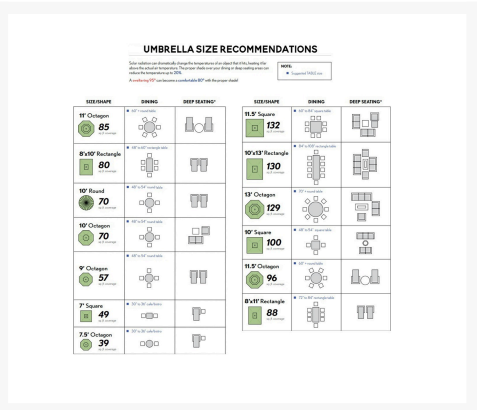

Wind Scale Guide
2023 Styles

Style	Wind Speed MPH / km/h	Wind Rating*	Description	U.S. Wind Warning	Canada Wind Warning	Flag Warning
Libra	24-30 / 39-49	6	Strong Breeze	Wind Advisory	Strong Wind	🚩
Atlas	38-46 / 62-74	8	Gale	High Wind Advisory	Very Strong Wind	🚩🚩
Astral	64-72 / 103-117	11	Violent Storm	Hurricane Force Wind	Hurricane Force Wind	🚩🚩🚩
Solaris	31-38 / 50-61	7	Near Gale	Wind Advisory	Strong Wind	🚩
Polaris	31-38 / 50-61	7	Near Gale	Wind Advisory	Strong Wind	🚩
Orion	31-38 / 50-61	7	Near Gale	Wind Advisory	Strong Wind	🚩

Note: Wind rating based on using Shademaker mount kits, not free standing bases.

* Wind Rating Classification:

Rating	Conditions
6	Large branches in motion. Whistling heard in telephone wires. Umbrellas used with difficulty.
7	Whole trees in motion. Inconvenience felt in walking against wind.
8	Breaks twigs off trees. Generally impedes progress. Walking into wind almost impossible.
11	Widespread damage.

Short Description

Atlas 11.5' Square Centerpost Umbrella (ATL-35S) by Shademaker

Description

The Atlas 11.5' Square Centerpost Umbrella (ATL-35S) by Shademaker is the ideal solution for most shade applications. Its modern look and robust construction make it ideal for commercial or residential use. With this umbrella's telescopic mast, there's no need to sacrifice sturdiness or style for shade coverage. Designed