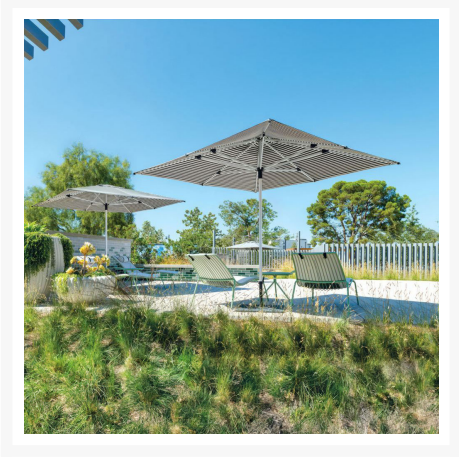

## Short Description

---

Libra 8' Square Centerpost Umbrella (LIB-25S) by Shademaker

## Description

---

User friendly and sturdy, the Libra 8' Square Centerpost Umbrella (LIB-25S) by Shademaker by Shademaker is a welcome addition to any patio. Whether you're looking to add shade to your backyard or restaurant patio, you can customize this umbrella to fit your style and budget. This sunshade's simplistic design features an easy-to-use push-up system with secure automatic locking. An internal counterweight ensures the umbrella opens smoothly and glides to a close with ease. The Libra sunshade has four rust-proof finish options and is available in a variety of top quality, fade resistant fabrics. For commercial buyers who are looking to purchase multiple umbrellas, we have even more fabric and finish options available upon request!

### Includes

- One (1) Libra 8' Square Centerpost Umbrella LIB-25S
- One (1) Protective Cover
- Umbrella bases and mount kits sold separately

### Dimensions

- Open Umbrella Width: 8'
- Open Umbrella Height: 7' 6"
- Coverage: 67 sq. ft.
- Weight: 36 lbs.
- Mast Diameter: 1.58"
- Mast Wall Thickness: 0.08"
- Number of Ribs: 8
- Minimum Base Weight: 100lbs