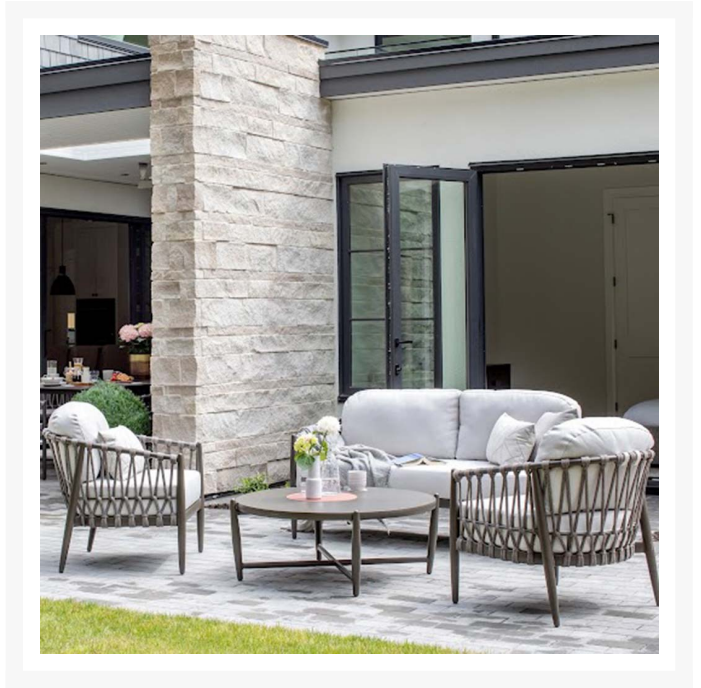

Product Images

Short Description

Lamego 42.5" Round Coffee Table

Description

Modern, clean, and unique, the Lamego 42.5" Round Coffee Table (FN57604COG) by Ratana will bring a fresh look to your outdoor space. The classical yet sophisticated Lamego collection was inspired by the cathedral architecture of the Portuguese city of Lamego. Part of Ratana's newest outdoor furniture line, Terana, the Lamego collection's color palette aligns with the most dazzling natural elements; water, stone, ice, and sand. Sit and relax on crisscrossed woven cobalt graphite Durastrap™, which are stylishly knitted and artistically designed to mimic the church towers in the grand city of Lamego. Lamego offers weather-resistant powder coated aluminum frames, comprised of durable synthetic EVA rubber that can withstand stress cracks, moisture, and UV elements. Take things outdoors with Terana, and enjoy your very personalized dose of nature, the earth's ultimate soul soother.

Includes

- One (1) Lamego 42.5" Round Coffee Table FN57604COG

Dimensions

- 42.5" W (DIA) x 16.5" H (51 lbs.)

Features

- Powder-coated aluminum frames are lightweight, durable, and rust proof
- Premium commercial-grade materials ensure durability and longevity for both commercial and residential spaces
- No Assembly Required