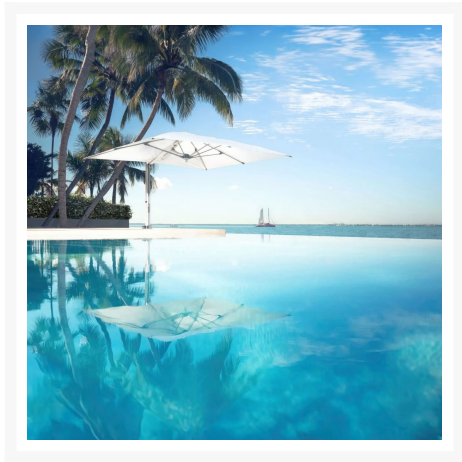

Product Images

Short Description

Bay Master M1 Swim Under Cantilever 8' Square Umbrella BMSWIMCL8.0SQ by Tuuci

Description

The Bay Master M1 Swim Under Cantilever 8' Square Umbrella (BMSWIMCL8.0SQ) by Tuuci is inspired by the wind-swept ocean and desert landscapes of the Baja Peninsula. The shorter mast allows for deployment directly over pools or patios with in-ground mounts within the base for added security and the parasol features an auto lift system on the back side of the cantilever allowing for easy opening from poolside.

Dimensions

- Pole Diameter: 3.6"
- Mast Height (open): 60.5"
- Mast Height (closed): 80"
- Canopy Height: 45"

Features

- Unique swim under design provides flexible shade for everyone who enjoys spending time in the pool.
- The umbrella canopy ribs feature marine grade aluminum struts that act as reinforcement, effectively distributing stress and guaranteeing added strength.

- This umbrella has a market style canopy with a single wind vent.
- The Bay Master M1 has a Satin Anodized pole finish, or upgrade to one of Tuuci's powder coat paint finish color options.
- Cam Lock Lever allows for 360 degree rotation.
- Screw pocket canopy construction keeps the umbrella canopy securely attached to the umbrella frame.
- Please note, images shown may be of a different size umbrella that is part of the same Tuuci collection.