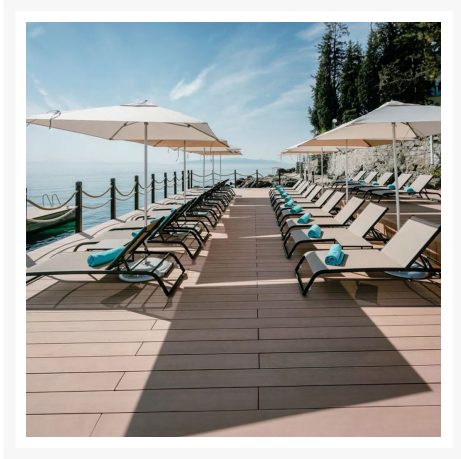

## Short Description

---

Bay Master M1 Classic Center Post 7' Hexagon Umbrella BM7.0HEX by Tuuci

## Description

---

The Bay Master M1 Classic Center Post 7' Hexagon Umbrella (BM7.0HEX) by Tuuci is intended for most commercial settings. This parasol features an extremely durable and rigid aluminum strut system for lasting durability. Proven in high traffic areas, oceanfront installations and exposed street-side locations, the Bay Master M1 Classic is designed to endure challenging weather conditions.

### Dimensions

- Pole Diameter: 1.5"
- Mast Height (open): 93"
- Mast Height (closed): 93"
- Canopy Clearance: 78"
- Table Clearance: 46"
- Canopy Coverage: 37.5 Square Feet

### Features

- Built to last! The Bay Master M1 Umbrella collection includes a maritime hub system that has been

tested in high traffic areas from ocean-front installations to curbside cafes.

- The umbrella canopy ribs feature marine grade aluminum struts that act as reinforcement, effectively distributing stress and guaranteeing added strength.
- This umbrella has a market style canopy with a single wind vent.
- The Bay Master M1 has a Satin Anodized pole finish, or upgrade to one of Tuuci's powder coat paint finish color options.
- Screw pocket canopy construction keeps the umbrella canopy securely attached to the umbrella frame.
- Open and close the umbrella with the Auto-Loc marine pulley lift system.
- Please note, images shown may be of a different size umbrella that is part of the same Tuuci collection.