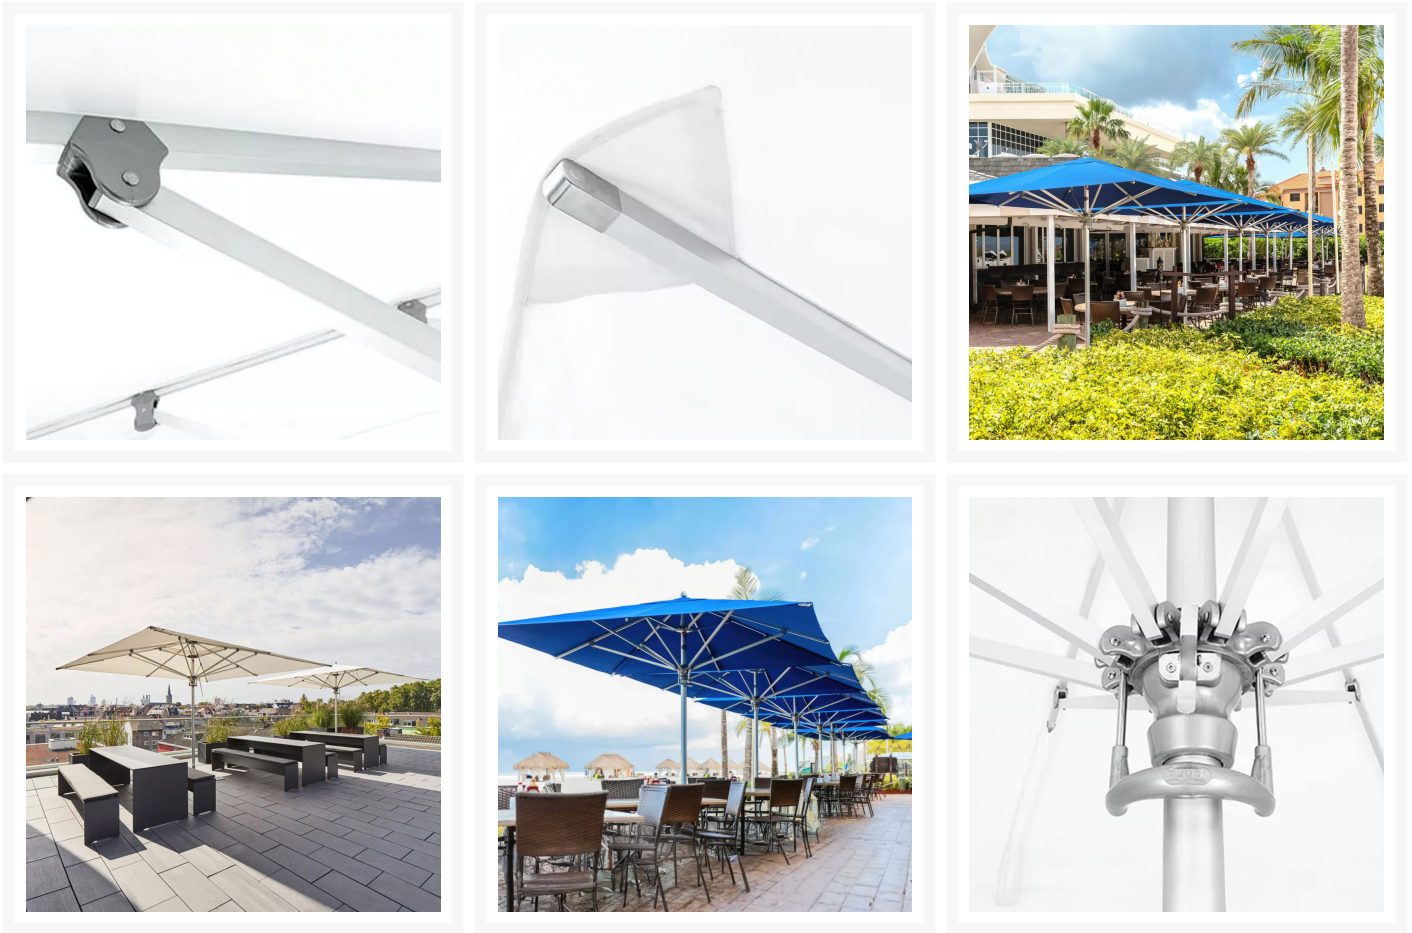

## Short Description

---

Bay Master Max Classic Center Post 14' Octagon Umbrella BMX14.0OCT by Tuuci

## Description

---

The Bay Master Max Classic Center Post 14' Octagon Umbrella (BMX14.0OCT) by Tuuci is flexible and lightweight, built to gracefully withstand the high winds, blazing sun, and corrosive salt air of coastal settings. Inherently resistant to rust and corrosion, the Bay Master MAX Classic is perfect for beach concessionaires, restaurants, and poolside settings.

### Dimensions

- Pole Diameter: 2.38"
- Mast Height (open): 114"
- Mast Height (closed): 141"
- Canopy Clearance: 89"
- Table Clearance: 48"

### Features

- Featuring an easy to use handle and smooth kinetics, the Bay Master Max Classic outdoor umbrella is a breeze to operate and effortlessly closes over tables and chairs.

- Bay Master Max Classic patio umbrellas feature marine grade aluminum ribs and struts that act as reinforcements and effectively distribute weight while providing added strength.
- Durable and resistant to wear and tear from excessive opening and closing, the canopy pocket construction features stainless steel caps for extra reinforcement.
- Open and close the umbrella with the Auto-Loc marine pulley lift system.
- The Bay Master Max Classic has a Satin Anodized pole finish, or upgrade to one of Tuuci's powder coat paint finish color options.
- This umbrella has a market style canopy with a single wind vent.
- Please note, images shown may be of a different size umbrella that is part of the same Tuuci collection.