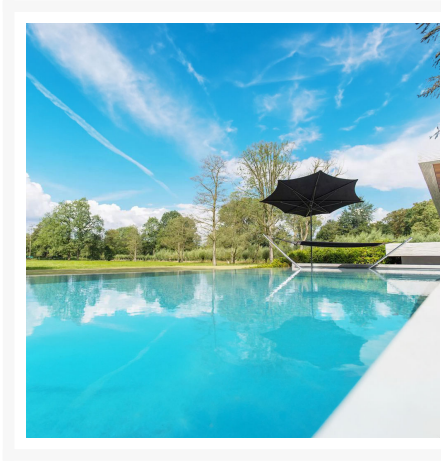

PATIO
PRODUCTIONS

Patio Productions San Diego

2161 Hancock St

San Diego, CA 92110

Phone: 1-888-947-4449

Product Images

Short Description

Ocean Master M1 Razor Center Post 11' Octagon Umbrella OMR11.0 OCT by Tuuci

Description

The Ocean Master M1 Razor Center Post 11' Octagon Umbrella (OMR11.0 OCT) by Tuuci has striking asymmetrical construction that features a razor-like, self-tilting canopy profile. It's now possible to enjoy all-day shade under your Tuuci® parasol no matter what.

Dimensions

- Pole Diameter: 1.5"
- Mast Height (open): 97"
- Mast Height (closed): 97"
- Canopy Clearance: 75"
- Table Clearance: 28"

Features

- Marine grade features include a patented independent bracket hub system, marine grade aluminum components and reinforced strut joint connectors.
- Tuuci's Ocean Master M1 Collection features a polished aluminum hub system that is durable and

elegant, adding a wow factor to any patio environment.

- Unique, flat Razor umbrella canopy profile for an upscale, designer look.
- Open and close the umbrella with the Auto-Loc marine pulley lift system.
- The umbrella canopy has reinforced pocket construction, utilizing ballistic fabric to make them significantly more resistant to tearing or damage.
- Because of the unique style of the Razor umbrella canopy, this umbrella does not have a wind vent.
- The umbrella frame comes with a Polished Titanium finish, or upgrade to one of Tuuci's popular powder coat or Plantation Aluma-Teak finishes.
- Please note, images shown may be of a different size umbrella that is part of the same Tuuci collection.