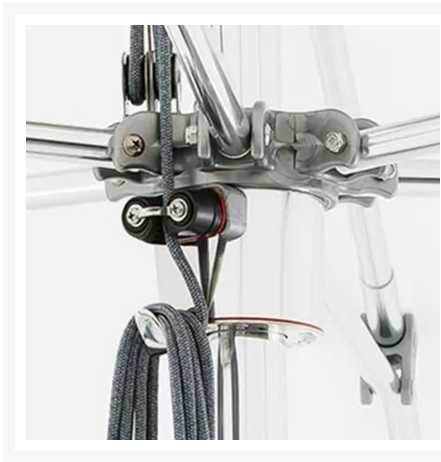

Short Description

Ocean Master M1 Razor Center Post 11' Octagon Umbrella OMR11.0 OCT by Tuuci

Description

The Ocean Master M1 Razor Center Post 11' Octagon Umbrella (OMR11.0 OCT) by Tuuci has striking asymmetrical construction that features a razor-like, self-tilting canopy profile. It's now possible to enjoy all-day shade under your Tuuci® parasol no matter what.

Dimensions

- Pole Diameter: 1.5"
- Mast Height (open): 97"
- Mast Height (closed): 97"
- Canopy Clearance: 75"
- Table Clearance: 28"

Features

- Marine grade features include a patented independent bracket hub system, marine grade aluminum components and reinforced strut joint connectors.
- Tuuci's Ocean Master M1 Collection features a polished aluminum hub system that is durable and