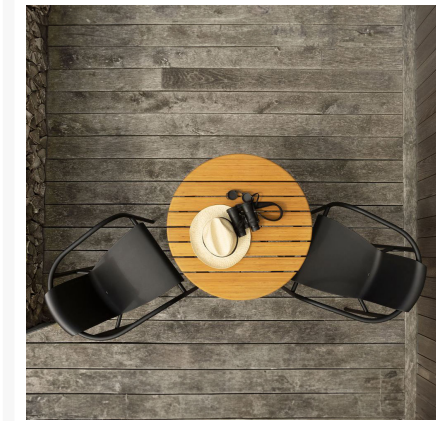

Short Description

Nami Dining Arm Chair 23801 by Houe

Description

With simplicity and elegance, the Nami Dining Arm Chair (23801) by Houe emphasizes the organic expression found in the forces and lines of nature. The NAMI Collection by Hans Thyge & Co. was created with the purpose of building a responsible future with a strong consideration on both social and environmental impacts. This piece is composed of recycled plastics and powder-coated steel frames that ensure lasting performance across the seasons. Drawing inspiration from a proud heritage of Scandinavian design and craftsmanship, Houe will bring affordable luxury to your outdoor patio space!

Includes

- One (1) Nami Dining Arm Chair 23801

Dimensions

- 24"W x 22"D x 30"H (15 lbs.)
- Seat Height: 18"

Features