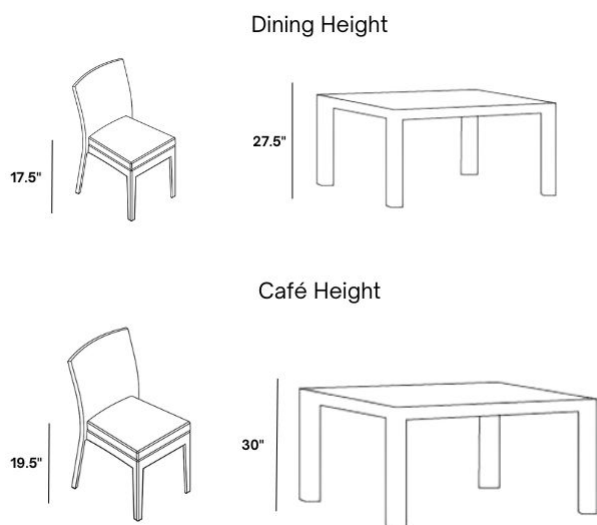


Product Images

Short Description

Latitude 54" Round Cafe Table with Umbrella Hole 6254RFLT by Homecrest

Description

Enjoy the beauty of the outdoors with the stunning Latitude 54" Round Cafe Table with Umbrella Hole (6254RFLT) by Homecrest. The attractive and functional Latitude tables feature an all-aluminum construction and are well-suited for both dining and deep seating applications. This table's clean lines and striking visual appearance will fit in well with other modern or contemporary collections. Its lightweight, corrosion-resistant construction makes it ideal for commercial or residential use in any climate.

Includes

- One (1) Latitude 54" Round Cafe Table 6254RFLT

Dimensions

- 54" W x 54" D x 30" H (70 lbs.)

Differences in Dining and Cafe Heights:

Dining Seating & Table Collections: Most commonly used in casual outdoor seating areas, dining table pieces have an average height of 27.5" while dining seating has an average height of 17.5". Please be sure to select the corresponding dining table and seating heights to ensure a proper fit.

Cafe Seating & Table Collections: Most commonly used in restaurants, bars, and other active seating venues, cafe table pieces have an average height of 30" while cafe seating has an average of 19". Please be sure to select the corresponding cafe table and seating heights to ensure a proper fit.

- 1.5" Edge profile and floating table top panels to create a distinct, modern look
- Table has an umbrella hole, which can accommodate standard patio umbrellas with a pole diameter up to 1.5"
- Table tops with an umbrella hole come with a coordinating metal plug
- Premium commercial-grade materials ensure durability and longevity for both commercial and residential spaces
- Made in the USA
- Assembly Required