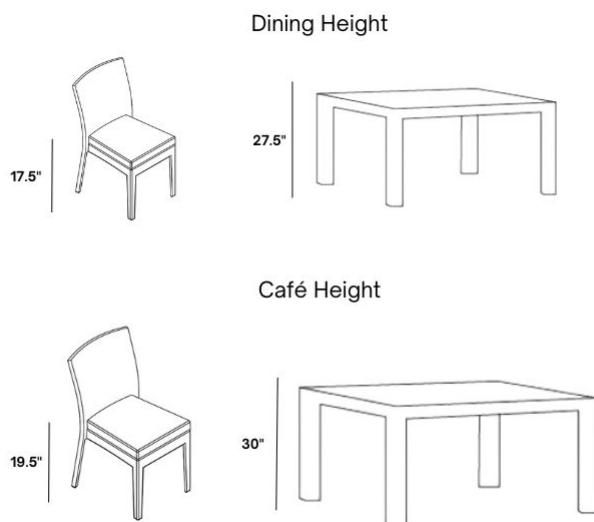


Product Images

Short Description

Latitude 42" X 67" Rectangular Dining Table with Umbrella Hole 624267DLT by Homecrest

Description

Enjoy the beauty of the outdoors with the stunning Latitude 42" X 67" Rectangular Dining Table with Umbrella Hole (624267DLT) by Homecrest. The attractive and functional Latitude tables feature an all-aluminum construction and are well-suited for both dining and deep seating applications. This table's clean lines and striking visual appearance will fit in well with other modern or contemporary collections. Its lightweight, corrosion-resistant construction makes it ideal for commercial or residential use in any climate.

Includes

- One (1) Latitude 42" X 67" Rectangular Dining Table 624267DLT
- *Homecrest Dining tables have a lower height than standard dining tables. If you are pairing your Homecrest Dining table with standard dining chairs, we recommend adding the Lift Kit (KIT175) to your order.*

Dimensions

- 67" W x 42" D x 27.5" H (85 lbs.)

Differences in Dining and Cafe Heights:

Dining Seating & Table Collections: Most commonly used in casual outdoor seating areas, dining table pieces have an average height of 27.5" while dining seating has an average height of 17.5". Please be sure to select the corresponding dining table and seating heights to ensure a proper fit.

Cafe Seating & Table Collections: Most commonly used in restaurants, bars, and other active seating venues, cafe table pieces have an average height of 30" while cafe seating has an average of 19". Please be sure to select the corresponding cafe table and seating heights to ensure a proper fit.