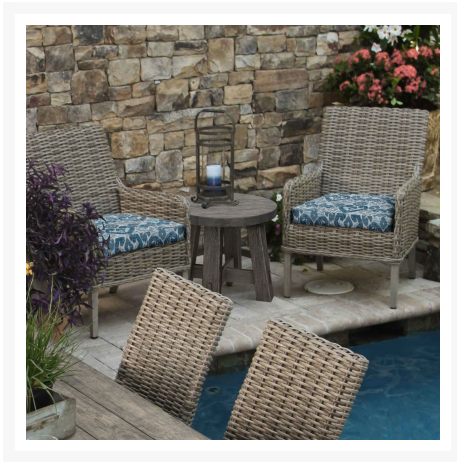

Product Images

Short Description

Charleston 22" Round End Table 309200 by Ebel

Description

Inspired by beautiful natural elements, the Charleston 22" Round End Table (309200) by Ebel will fit in any outdoor patio space without sacrificing style or quality. Enjoy the look of reclaimed timber wood without the maintenance while its rust-proof poly frames ensure lasting performance across the seasons. Mix and match with Ebel deep seating to create an outdoor living area all your own!

Includes

- One (1) Charleston 22" Round End Table 309200 by Ebel

Dimensions

- 22" W x 22" D x 20" H (38 lbs.)

Features

- Commercial-quality poly frames are lightweight, sturdy, and rust proof
- Designed to resemble reclaimed wood without the maintenance
- Poly frame is fully recyclable at the end of their life cycle, lowering impact on environment
- Mix and match with other Ebel seating to fit your sense of style
- Assembly required