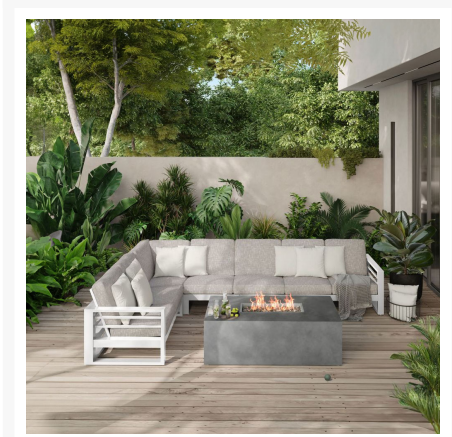

Product Images

Short Description

Palermo Cushion High Back Armless Chair Section - White 84000 by Ebel

Description

the Palermo Cushion High Back Armless Chair Section (84000-84090) by Ebel is all about modern style, easy customization, and luxurious comfort. Whether you are entertaining near the water, on your rooftop, or on a balcony, the Palermo collection can be configured to fit and enhance your space. Its sleek matte finish, plush

cushions, and open frame design give it a unique visual appeal, while sturdy, all-weather construction ensures lasting performance across the seasons. A durable aluminum frame, all-weather cushions, and fade-resistant Sunbrella fabric are made to endure in any outdoor setting, rain or shine.

Includes

- One (1) Palermo Cushion High Back Armless Chair Section

Dimensions

- 24" W x 34" D x 31.5" H (49 lbs.)
- Seat Height: 17"

Features

- 100% circumference welded aluminum frames are cleaned and powder coated for maximum durability
- Fully welded, commercial quality frames are lightweight, sturdy, and rust proof
- Offered in a beautiful matte finish
- Quick drying foam ensures moisture doesn't stay trapped in the cushion
- New cushions are firm and involve a break-in period to bring out its luxury comfort
- Available in Sunbrella fabric, which is distinctive, fade resistant and easy to clean
- No assembly required