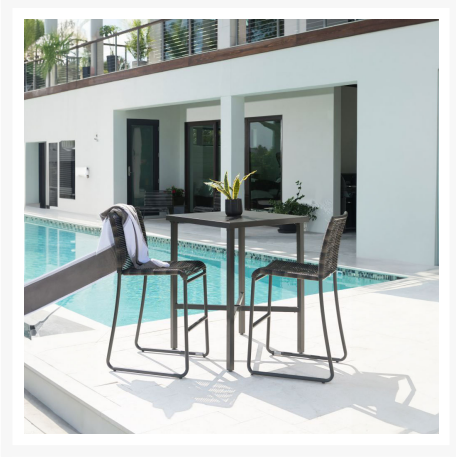

Product Images

Short Description

Monaco Stackable Bar Stool - Barley / White - Set of 4 8675 by Ebel

Description

Versatile enough for both backyard barbeques and chic bistros, the Monaco Stackable Bar Stool (8675-8679) by Ebel features a roomy seat and a minimalist design. Monaco is comfortable, stylish, and stackable. Its alternating weave and breathable design give it a unique visual appeal, while sturdy, all-weather construction ensures lasting performance across the seasons. The wicker is hand-woven with durable High-Density Polyethylene (HDPE) and finished in a beautifully textured Barley color, which gives it a natural feel. A durable aluminum frame is made to endure in any outdoor setting, rain or shine.

Includes

- One (1) Monaco Stackable Bar Stool

Dimensions

- 19.75" W x 23.75" D x 44" H (96 lbs.)
- Seat Height: 28.75"

Features

- High-Density Polyethylene (HDPE) cords are all-weather, recyclable, and resistant to fading or cracking
- Made from 100% weatherproof, virgin polyethylene weave with UV inhibitors
- 100% circumference welded aluminum frames are cleaned and powder coated for maximum durability
- Fully welded, commercial quality frames are lightweight, sturdy, and rust proof
- Open, breathable design is perfect for hot weather
- No assembly required