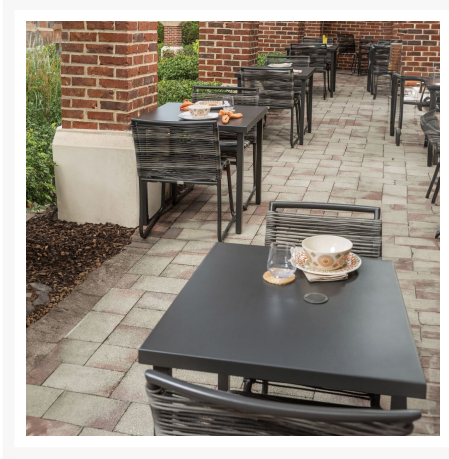

Product Images

Short Description

Monaco Stackable Dining Side Chair - Barley / White - Set of 4 8615 by Ebel

Description

Versatile enough for both backyard barbeques and chic bistros, the Monaco Stackable Dining Side Chair (8615-8619) by Ebel features a roomy seat and a minimalist design. Monaco is comfortable, stylish, and stackable. Its alternating weave and breathable design give it a unique visual appeal, while sturdy, all-weather

construction ensures lasting performance across the seasons. The wicker is hand-woven with durable High-Density Polyethylene (HDPE) and finished in a beautifully textured Barley color, which gives it a natural feel. A durable aluminum frame is made to endure in any outdoor setting, rain or shine.

Includes

- One (1) Monaco Stackable Dining Side Chair

Dimensions

- 23" W x 22" D x 32.25" H (43 lbs.)
- Seat Height: 17.5"

Features

- High-Density Polyethylene (HDPE) cords are all-weather, recyclable, and resistant to fading or cracking
- Made from 100% weatherproof, virgin polyethylene weave with UV inhibitors
- 100% circumference welded aluminum frames are cleaned and powder coated for maximum durability
- Fully welded, commercial quality frames are lightweight, sturdy, and rust proof
- Open, breathable design is perfect for hot weather
- No assembly required