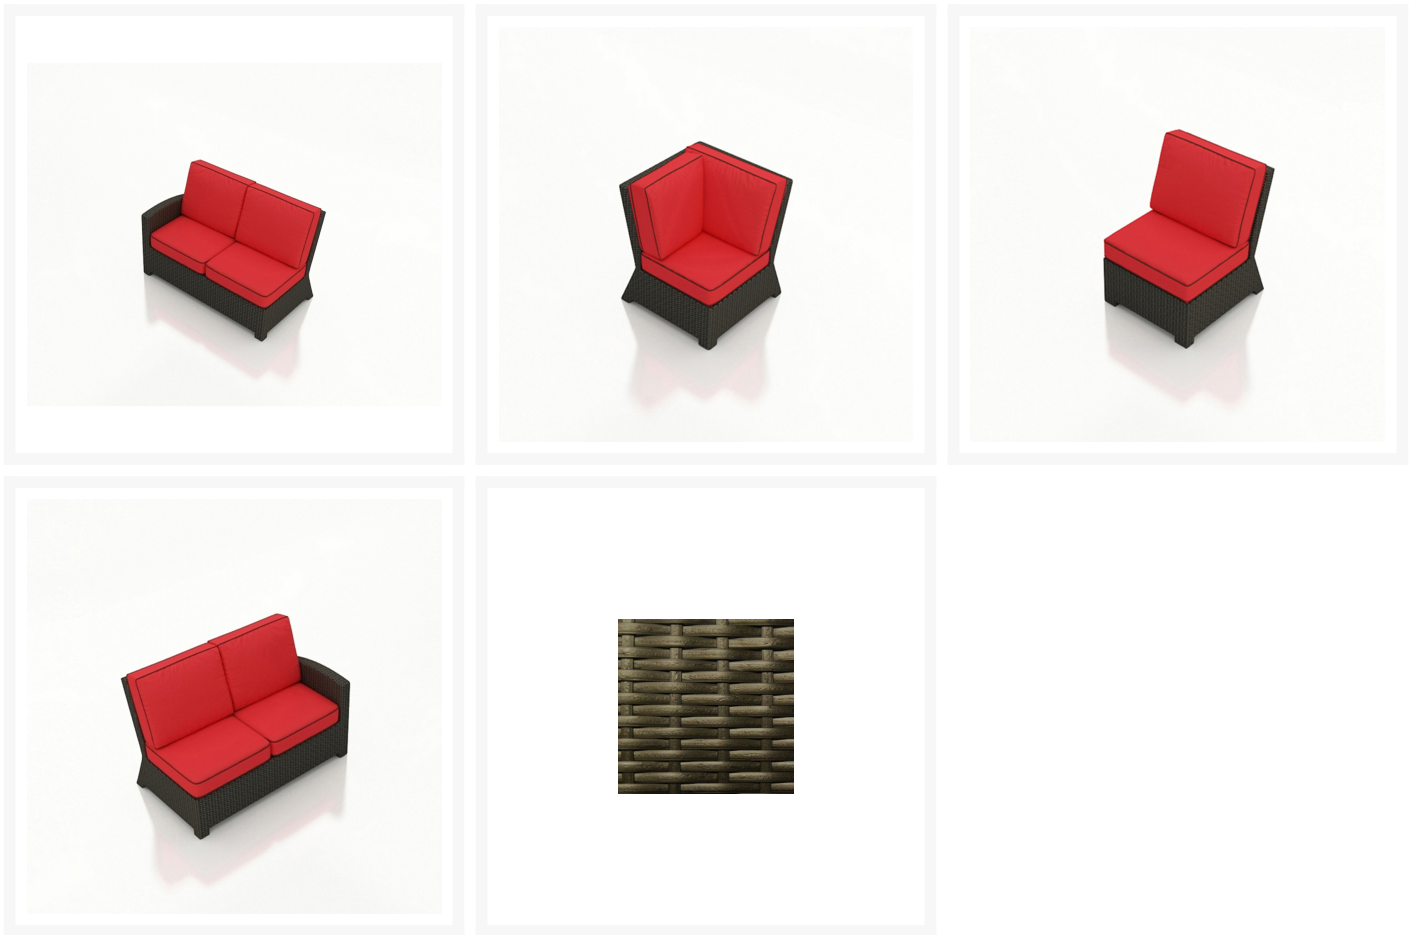

Product Images

Short Description

Barbados 4 Piece 90 Degree Sectional Set FP-BAR-4SEC-90-EB by Forever Patio

Description

The 4 Piece Barbados Sectional Set FP-BAR-4SEC-90-EB by Forever Patio adds a large dose of modern beauty to any patio space, with quality construction for long-lasting looks. The set seats 5 adults comfortably, and includes a left arm loveseat, a right arm loveseat, a 90 Degree sectional corner and a sectional middle chair. This set features Ebony wicker with a flat-woven design, which accentuates the clean lines and contemporary style of the set. Every strand of this wicker is made from High-Density Polyethylene (HDPE) and is infused with its rich color and UV-inhibitors that prevent cracking, chipping and fading ordinarily caused by sunlight. The set is supported by thick-gauged, powder-coated aluminum frames that make it extremely durable and resistant to corrosion. Also included are cushions covered in fade- and mildew-resistant Sunbrella® fabric, available in a wide selection of colors. Whichever fabric you choose, this set's plush cushions and generous seating provide you with plenty of comfort as you enjoy your patio space.

Includes

- 1 x Barbados Sectional Left Arm Facing Loveseat FP-BAR-LL-EB
- 1 x Barbados Sectional Right Arm Facing Loveseat FP-BAR-RL-EB
- 1 x Barbados Sectional 90 Degree Corner Chair FP-BAR-SCC-EB

- 1 x Barbados Sectional Middle Chair FP-BAR-SCM-EB

Dimensions

- Barbados Sectional Left Arm Facing Loveseat FP-BAR-LL-EB: 53"W x 32.5"D x 33"H (46 lbs.)
- Barbados Sectional Right Arm Facing Loveseat FP-BAR-RL-EB: 53"W x 32.5"D x 33"H (46 lbs.)
- Barbados Sectional 90 Degree Corner Chair FP-BAR-SCC-EB: 32.5"W x 32.5"D x 33"H (43 lbs.)
- Barbados Sectional Middle Chair FP-BAR-SCM-EB: 25"W x 32.5"D x 33"H (29 lbs.)
- Cushion Thickness: 6"
- Seat Height: 13" w/o cushion, 19" with cushion