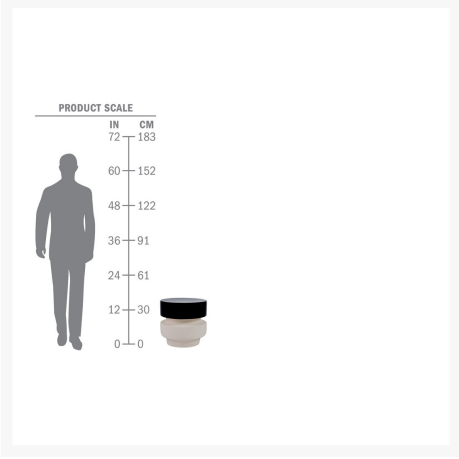

## Product Images

---

PRODUCT SCALE

IN	CM
72	183
60	152
48	122
36	91
24	61
12	30
0	0

### Dimensions

- 16"W x 16"D x 15"H (51 lbs.)