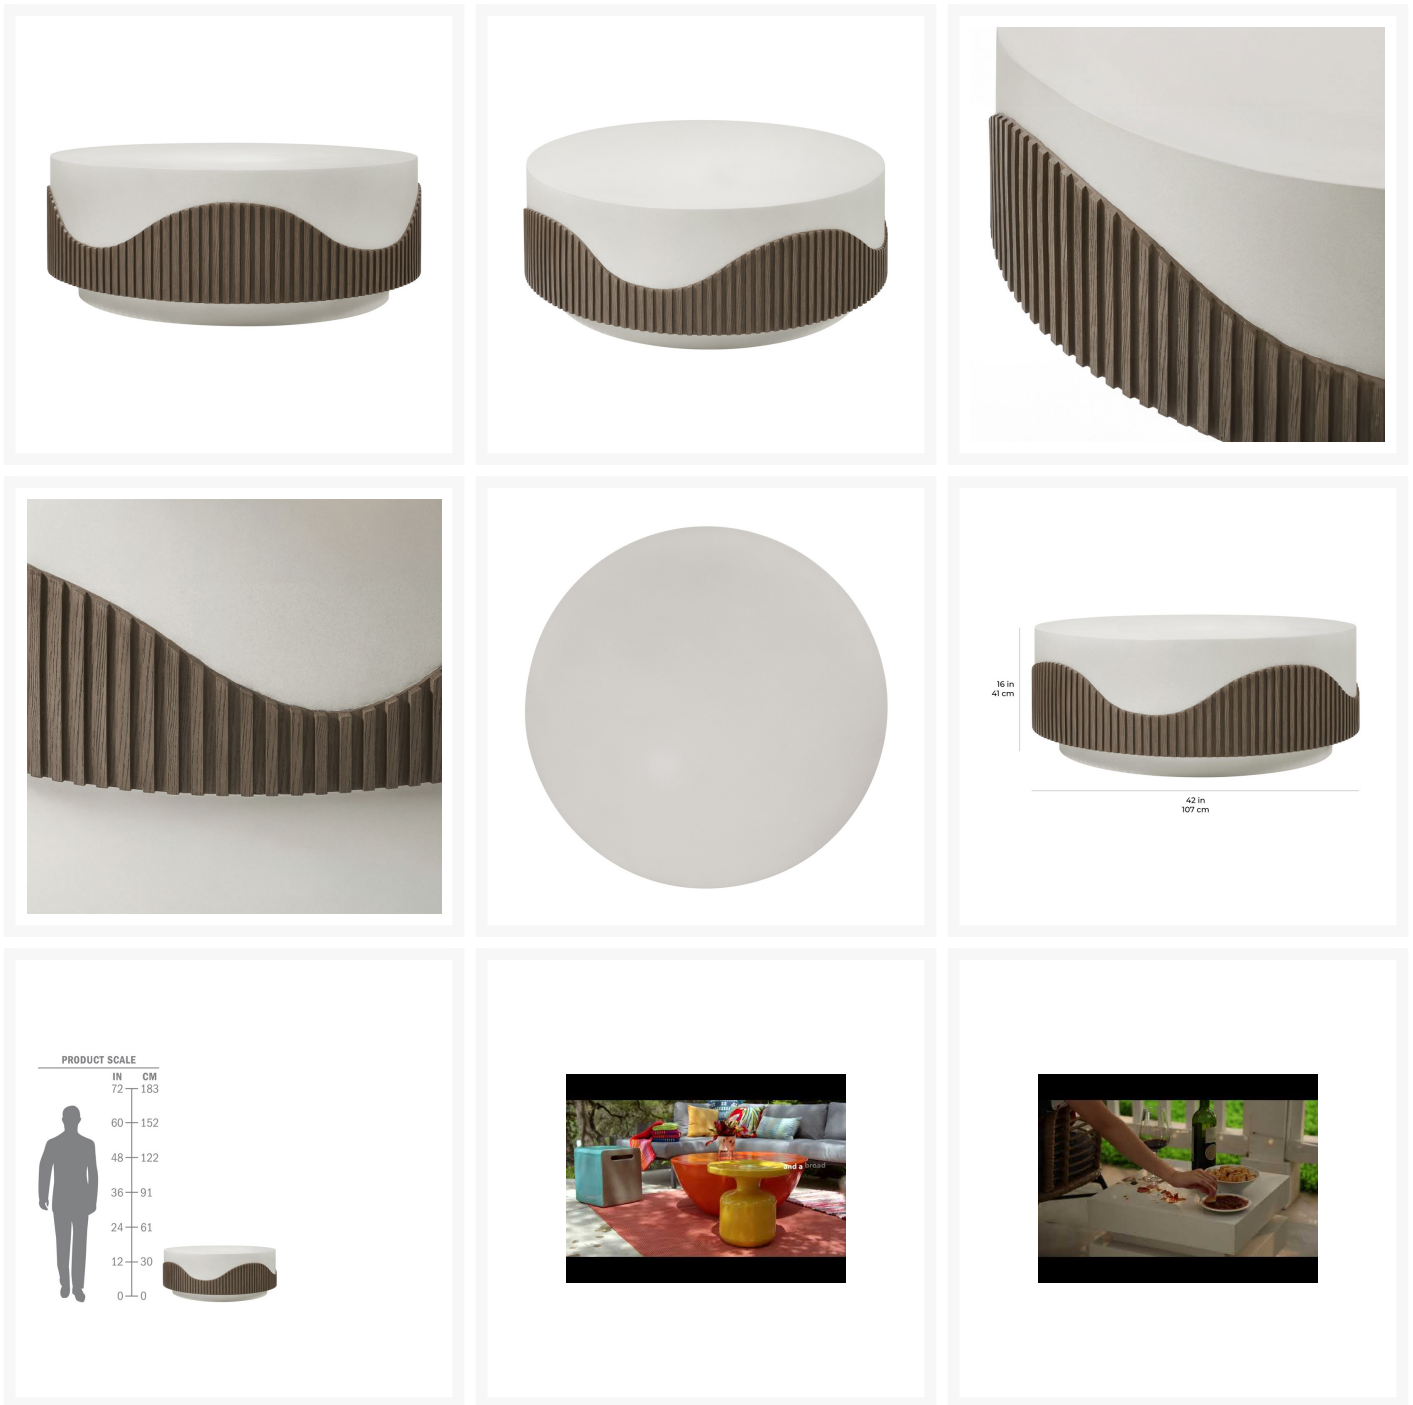

Product Images

Short Description

Provenance Signature Tranquility 42" Round Coffee Table S156611006 by Seasonal Living

Description

Inspired by a lifestyle that embraces the healing elements of nature, the Provenance Signature Tranquility 42" Round Coffee Table (S156611006) by Seasonal Living brings visual harmony and emphasizes the concept of health and wellness. Beautiful forms reflect the earth's lush natural spaces ranging from oceans and deserts

to mountain ranges while Fiber-Reinforced Polymer provides structural integrity made for both indoor and outdoor use. Ultra-realistic finishes match natural materials while resisting moisture, stains, and UV damage. This piece's finish comes with small color and surface variations to add character and guarantee each piece's uniqueness. The handcrafted Provenance Signature Collection is designed for leaving a legacy of experiences hallmarked by wholeness and serenity.

Includes

- One (1) Provenance Signature Tranquility 42" Round Coffee Table S156611006

Dimensions

- 42"W x 42"D x 16"H (77 lbs.)

Features

- Internal powder-coated steel skeletons support structural integrity for outdoor and indoor use
- Fiber-Reinforced Polymer build is lightweight and provides extra structural strength
- Ultra-realistic finishes are sealed for extra, all-weather protection
- No two pieces are alike and all items are subject to color and veining variation
- Includes nylon glides to help protect your deck or patio.
- Mix and match with other Seasonal Living pieces to fit your style
- No assembly required