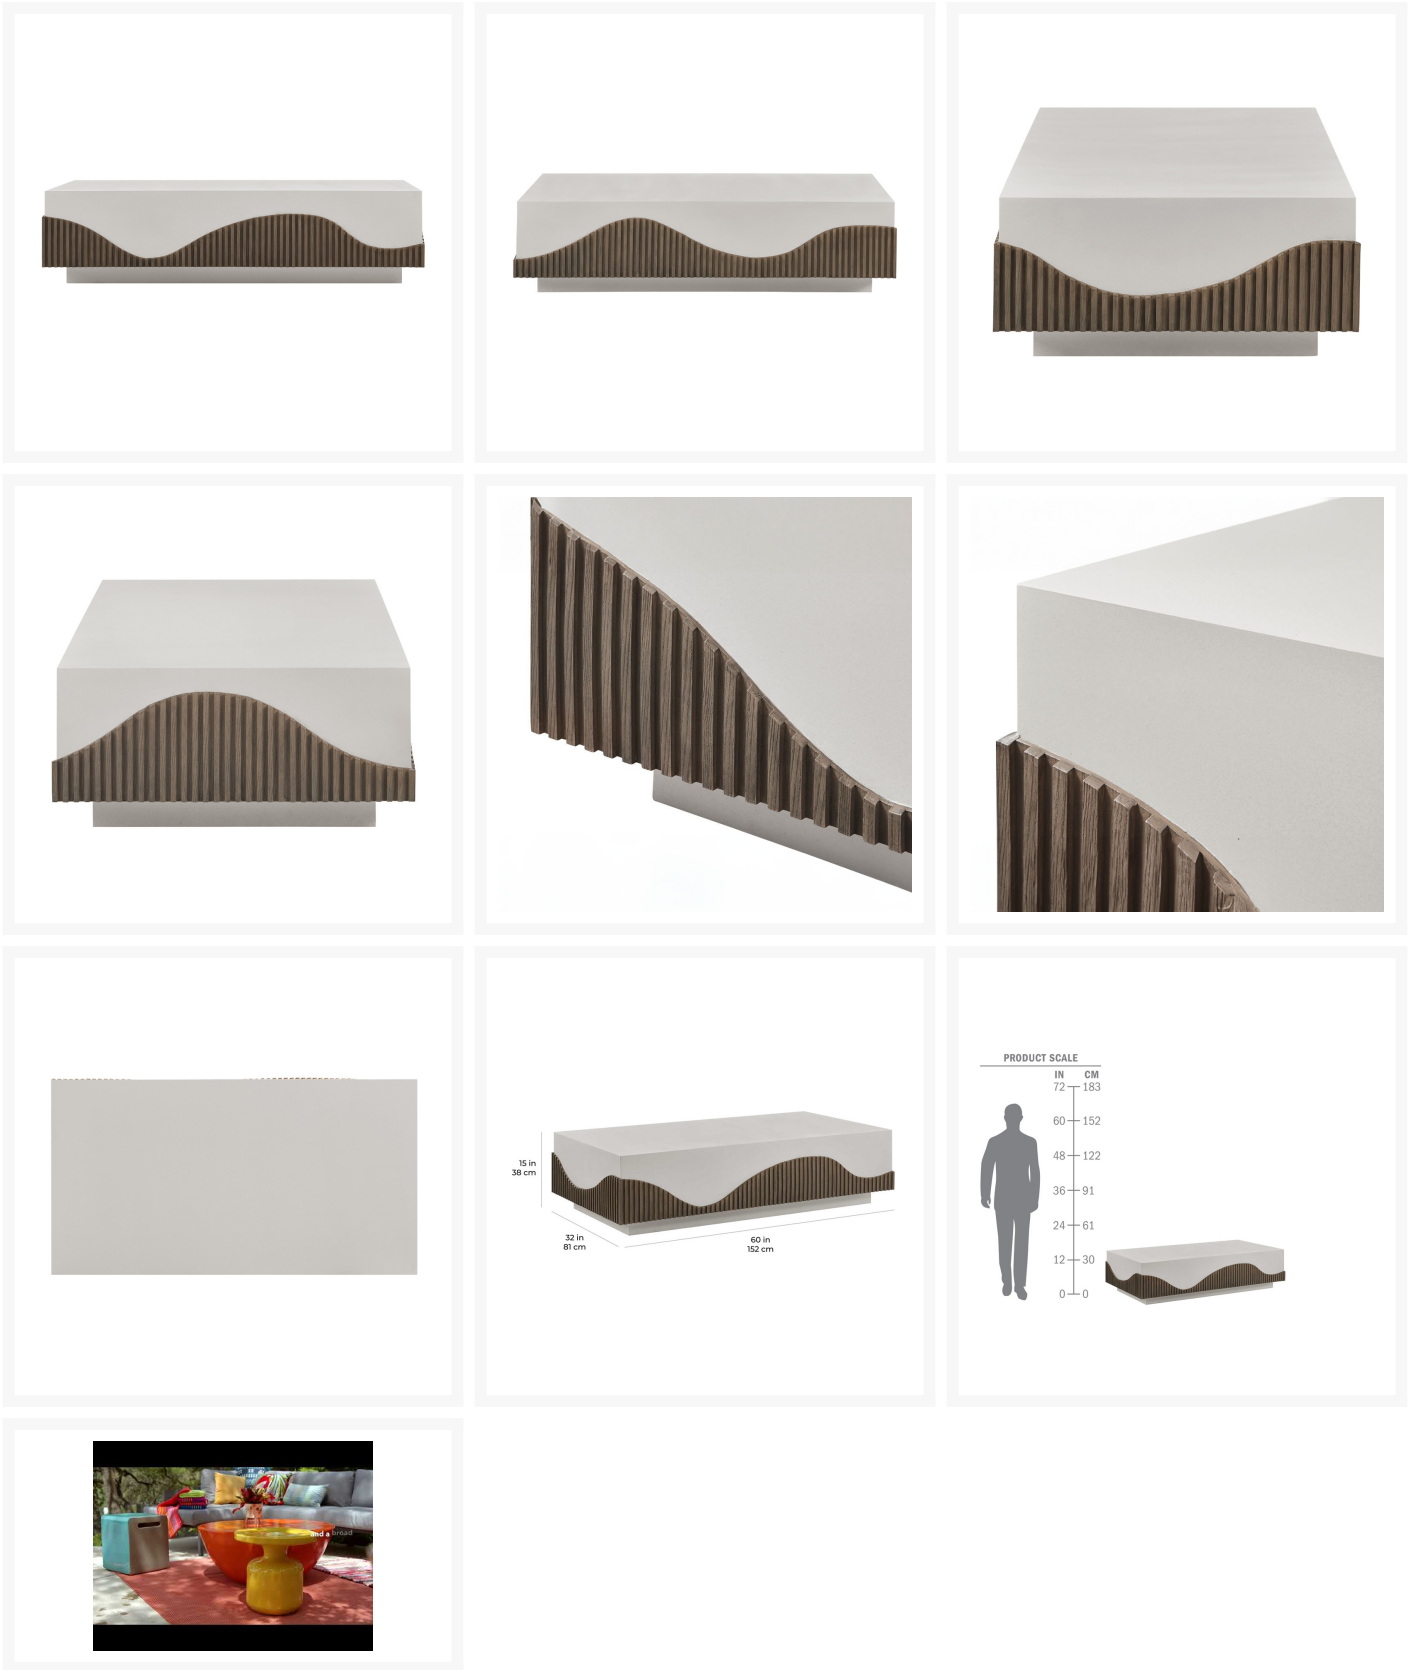

Product Images

Short Description

Provenance Signature Tranquility 60" Rectangular Coffee Table S15638061316 by Seasonal Living

Description

Inspired by a lifestyle that embraces the healing elements of nature, the Provenance Signature Tranquility 60" Rectangular Coffee Table (S15638061316) by Seasonal Living brings visual harmony and emphasizes the concept of health and wellness. Beautiful forms reflect the earth's lush natural spaces ranging from oceans and deserts to mountain ranges while Fiber-Reinforced Polymer provides structural integrity made for both indoor and outdoor use. Ultra-realistic finishes match natural materials while resisting moisture, stains, and UV damage. This piece's finish comes with small color and surface variations to add character and guarantee each piece's uniqueness. The handcrafted Provenance Signature Collection is designed for leaving a legacy of experiences hallmarked by wholeness and serenity.

Includes

- One (1) Provenance Signature Tranquility 60" Rectangular Coffee Table S15638061316

Dimensions

- 60"W x 32"D x 15"H (107 lbs.)

Features

- Internal powder-coated steel skeletons support structural integrity for outdoor and indoor use
- Fiber-Reinforced Polymer build is lightweight and provides extra structural strength
- Ultra-realistic finishes are sealed for extra, all-weather protection
- No two pieces are alike and all items are subject to color and veining variation
- Includes nylon glides to help protect your deck or patio.
- Mix and match with other Seasonal Living pieces to fit your style
- No assembly required