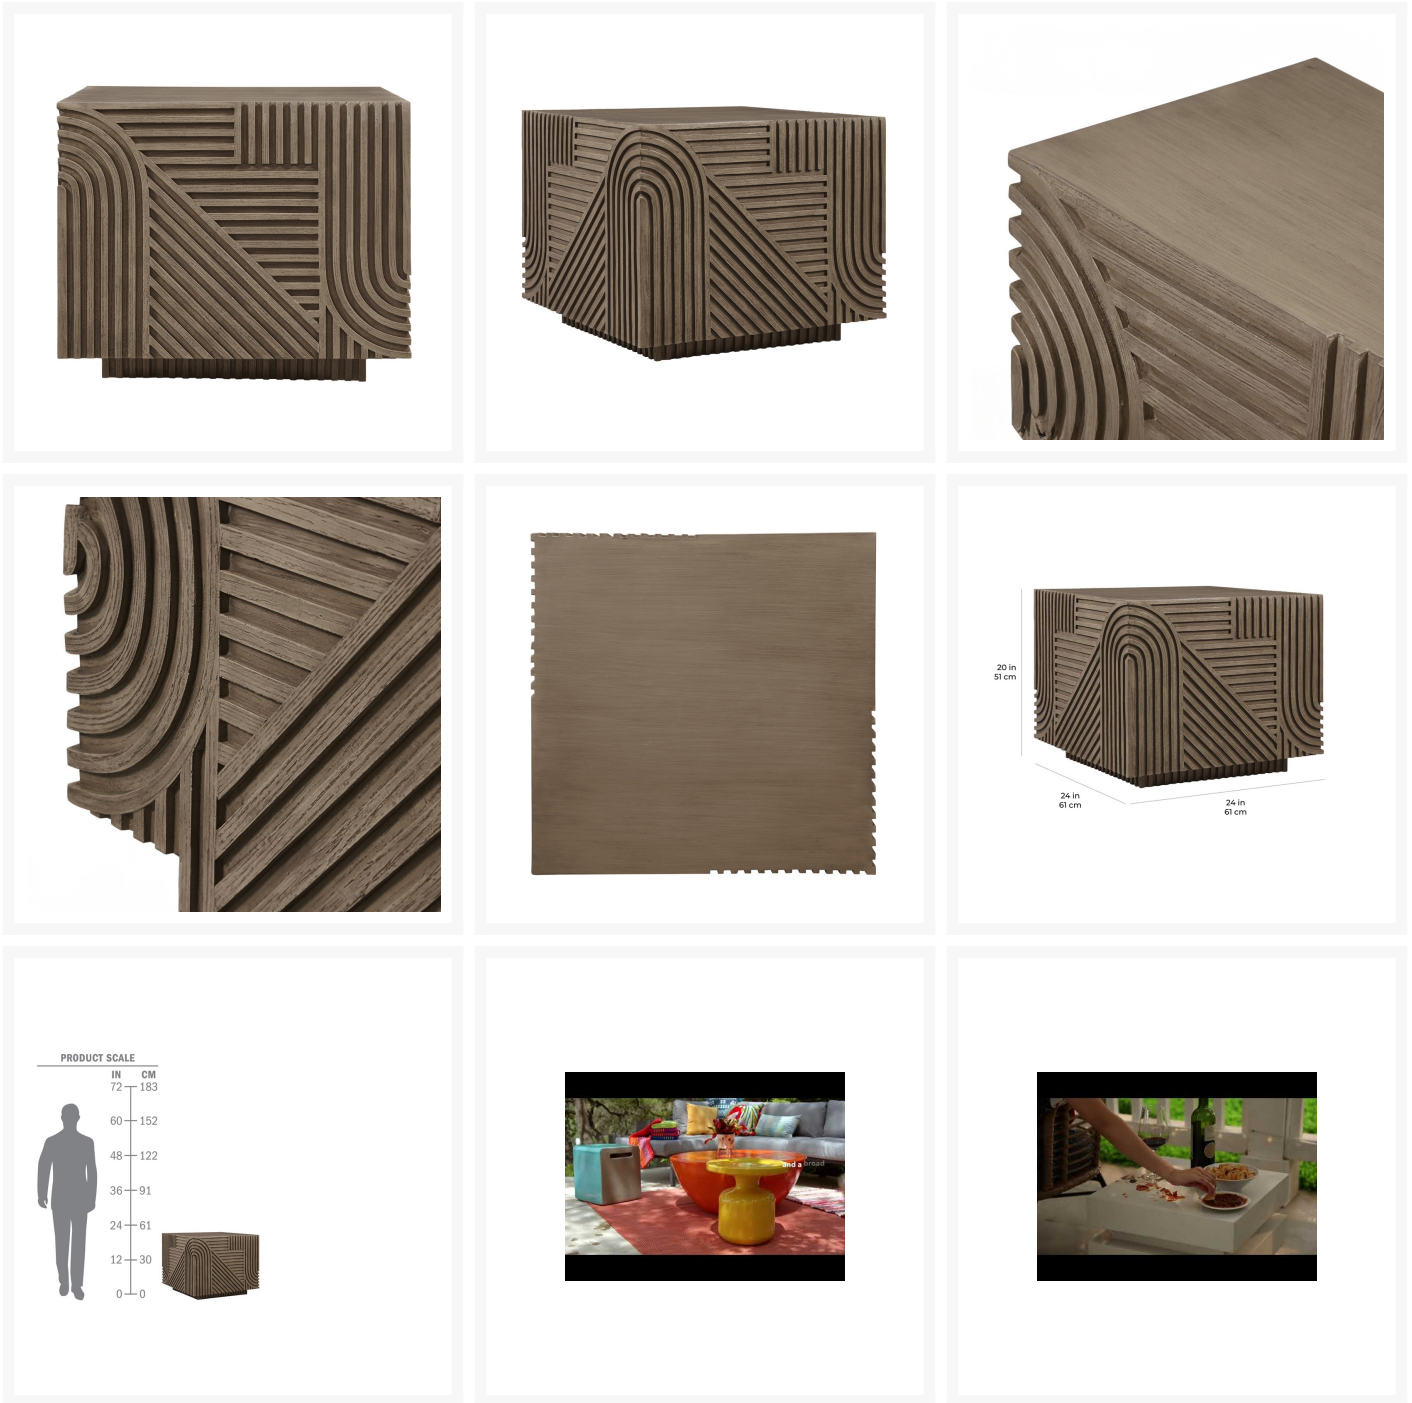

Short Description

Provenance Signature Serenity "Energy" Textured Square Table S1568809116 by Seasonal Living

Description

Inspired by a lifestyle that embraces the healing elements of nature, the Provenance Signature Serenity "Energy" Textured Square Table (S1568809116) by Seasonal Living brings visual harmony and emphasizes the concept of health and wellness. Beautiful forms reflect the earth's lush natural spaces ranging from oceans