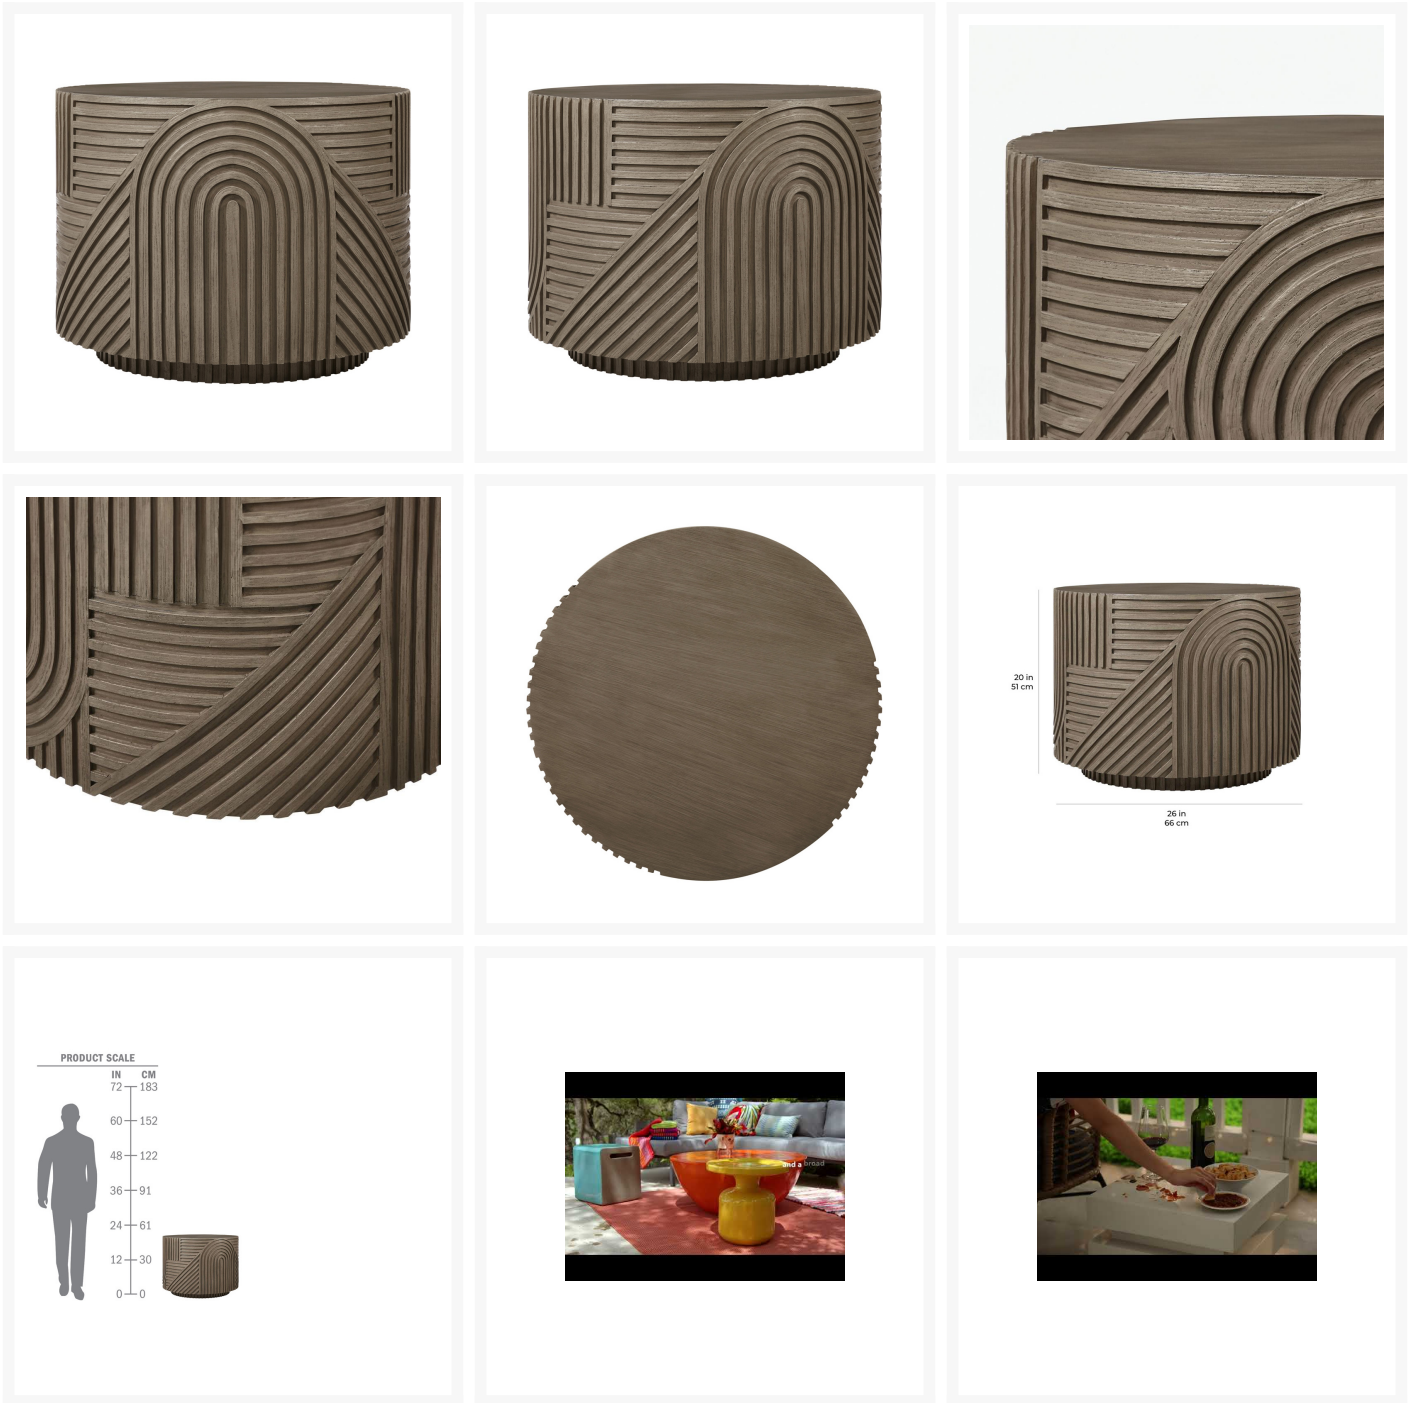

## Product Images

---

#### Dimensions

- 26"W x 26"D x 20"H (84 lbs.)