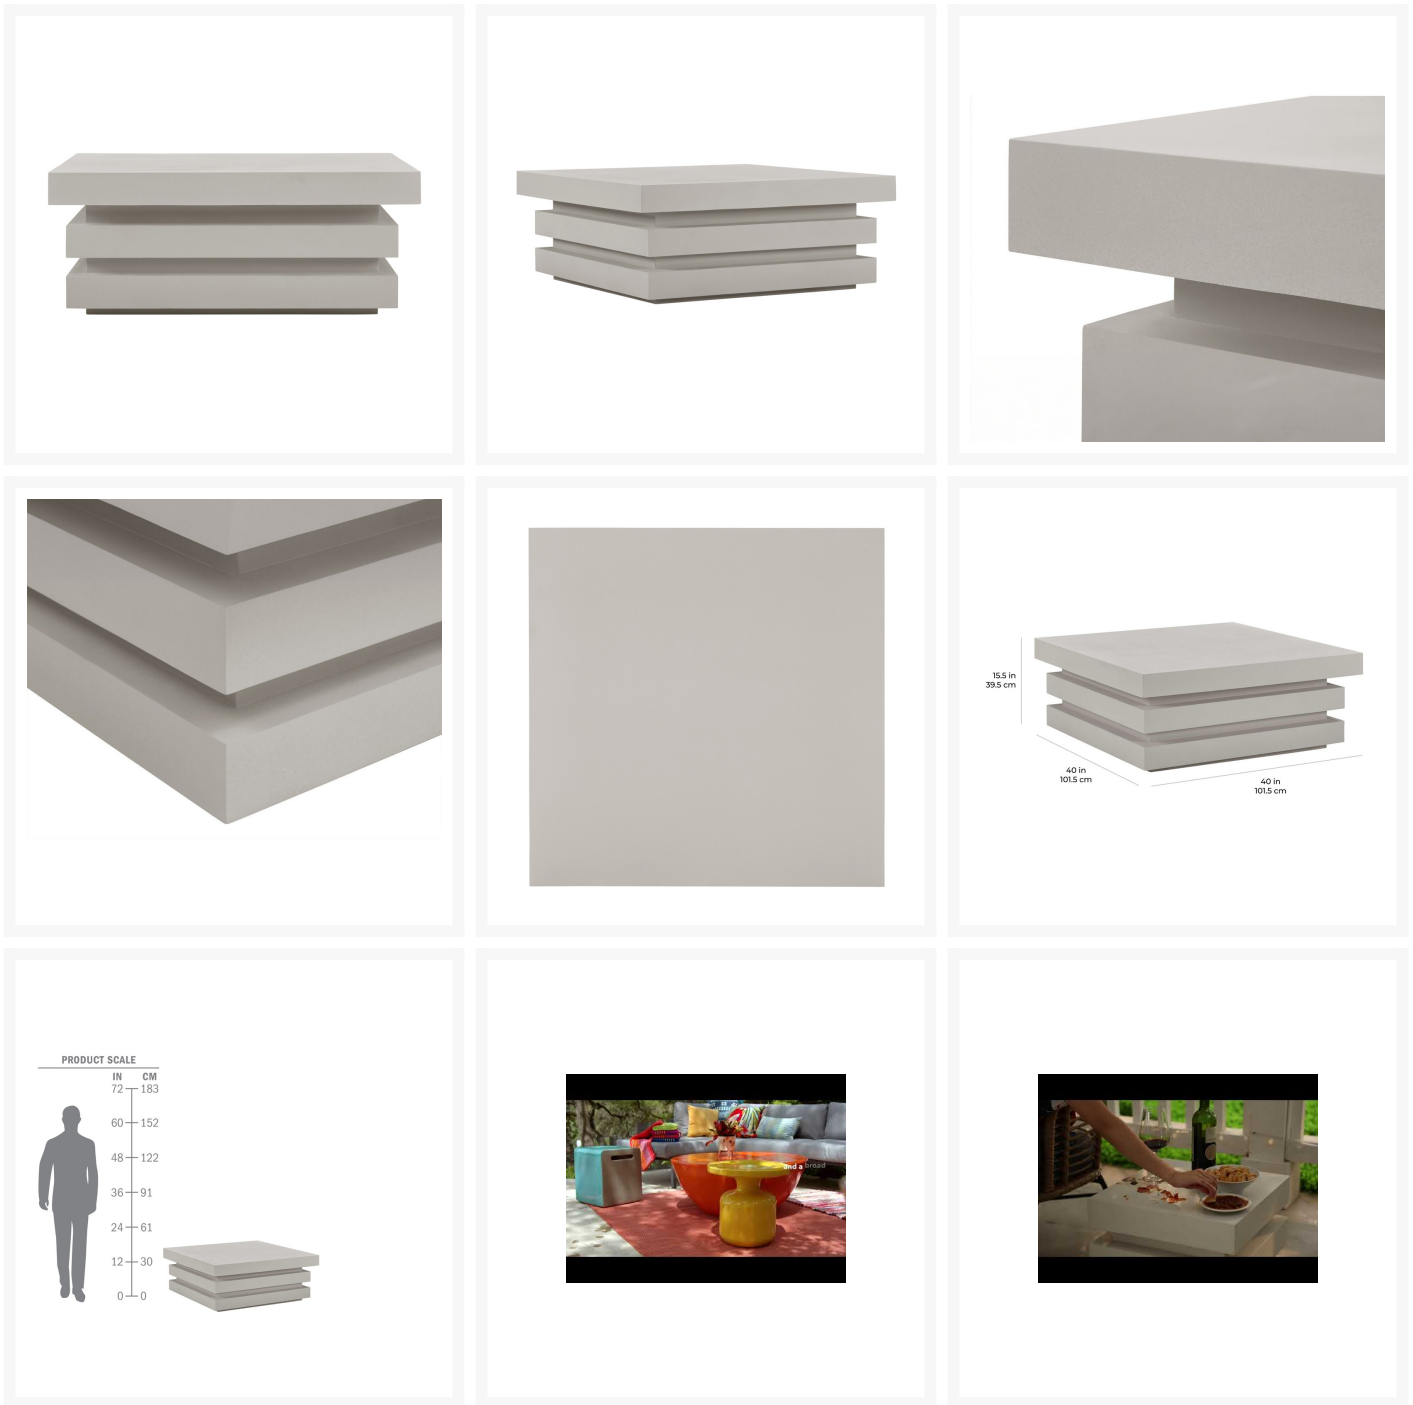

Product Images

Short Description

Provenance Signature Meditation 40" Square Coffee Table S15661003 by Seasonal Living

Description

Inspired by a lifestyle that embraces the healing elements of nature, the Provenance Signature Meditation 40" Square Coffee Table (S15661003) by Seasonal Living brings visual harmony and emphasizes the concept of health and wellness. Beautiful forms reflect the earth's lush natural spaces ranging from oceans and

deserts to mountain ranges while Fiber-Reinforced Polymer provides structural integrity made for both indoor and outdoor use. Ultra-realistic finishes match natural materials while resisting moisture, stains, and UV damage. This piece's finish comes with small color and surface variations to add character and guarantee each piece's uniqueness. The handcrafted Provenance Signature Collection is designed for leaving a legacy of experiences hallmarked by wholeness and serenity.

Includes

- One (1) Provenance Signature Meditation 40" Square Coffee Table S15661003

Dimensions

- 40"W x 40"D x 15.5"H (91 lbs.)

Features

- Internal powder-coated steel skeletons support structural integrity for outdoor and indoor use
- Fiber-Reinforced Polymer build is lightweight and provides extra structural strength
- Ultra-realistic finishes are sealed for extra, all-weather protection
- No two pieces are alike and all items are subject to color and veining variation
- Includes nylon glides to help protect your deck or patio.
- Mix and match with other Seasonal Living pieces to fit your style
- No assembly required