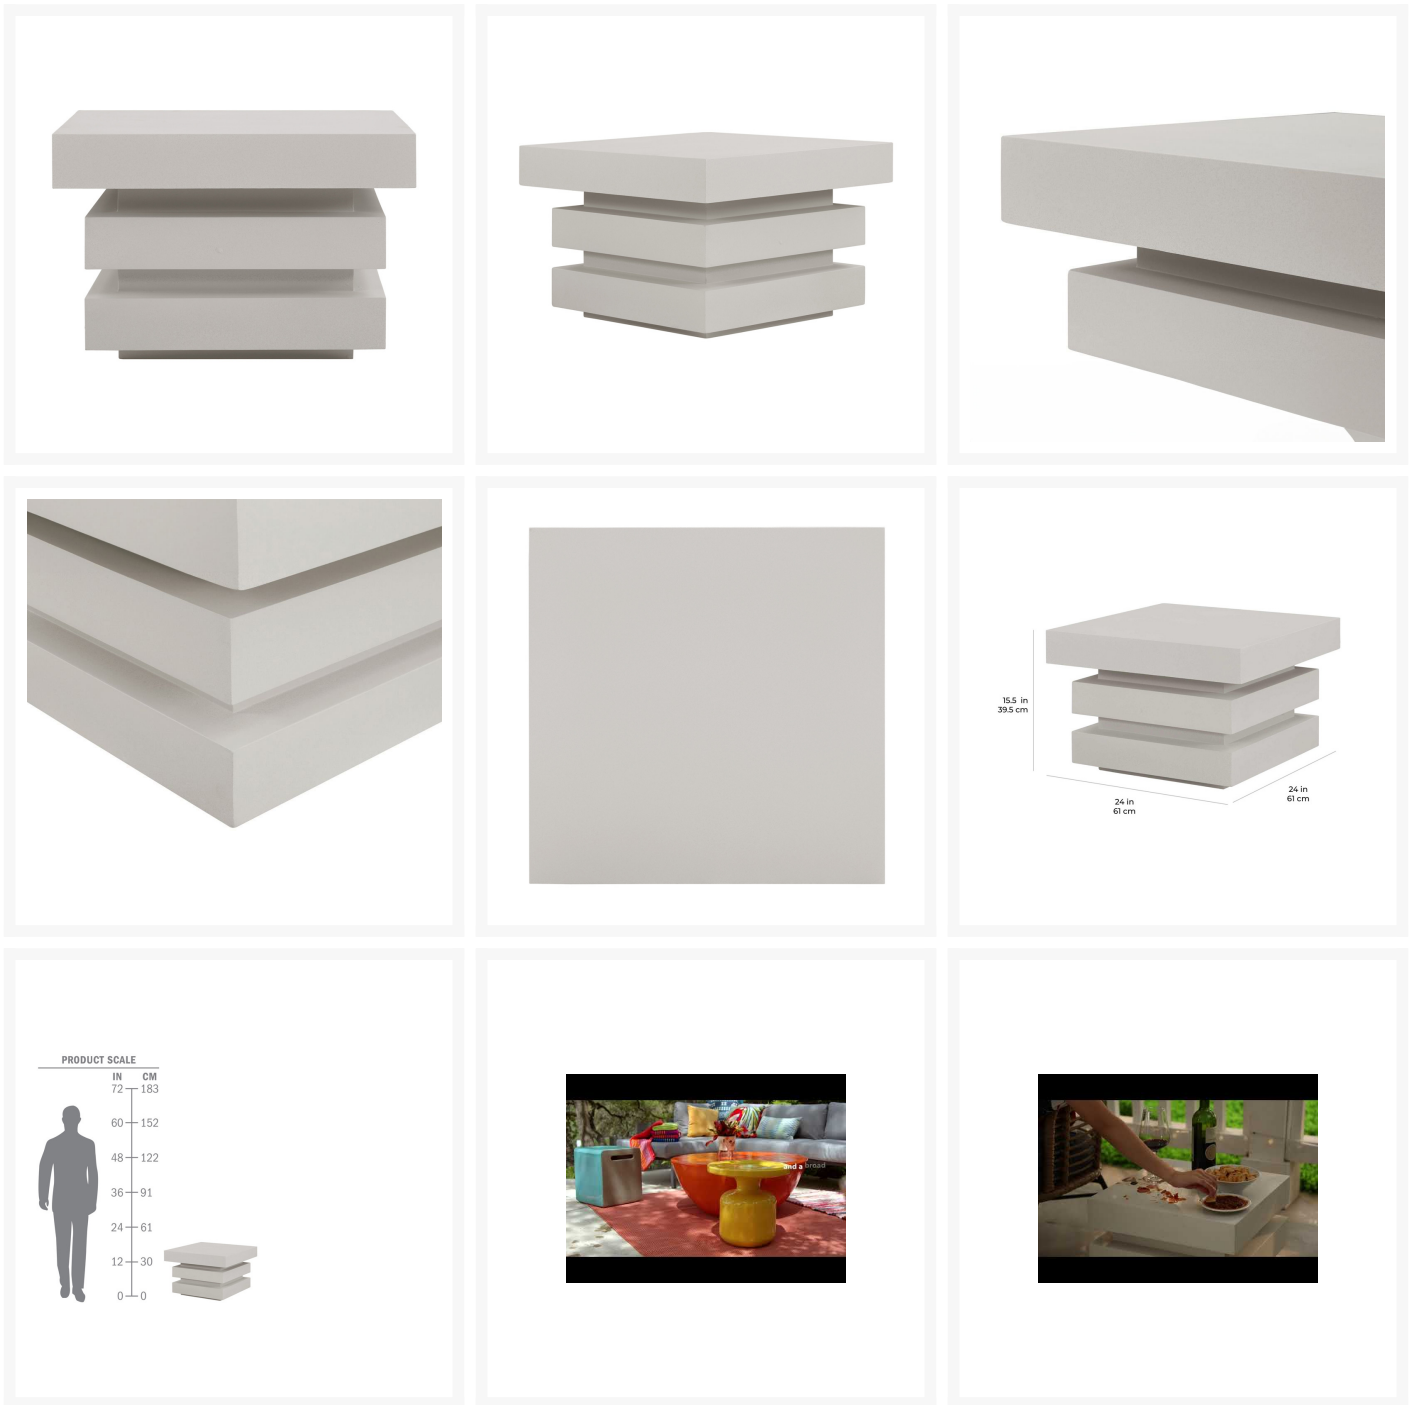

Product Images

Short Description

Provenance Signature Meditation 24" Square Accent Table S1565100524 by Seasonal Living

Description

Inspired by a lifestyle that embraces the healing elements of nature, the Provenance Signature Meditation 24" Square Accent Table (S1565100524) by Seasonal Living brings visual harmony and emphasizes the concept of health and wellness. Beautiful forms reflect the earth's lush natural spaces ranging from oceans

Includes

- One (1) Provenance Signature Meditation 24" Square Accent Table S1565100524

Dimensions

- 24"W x 24"D x 15.5"H (55 lbs.)

Features

- Internal powder-coated steel skeletons support structural integrity for outdoor and indoor use
- Fiber-Reinforced Polymer build is lightweight and provides extra structural strength
- Ultra-realistic finishes are sealed for extra, all-weather protection
- No two pieces are alike and all items are subject to color and veining variation
- Includes nylon glides to help protect your deck or patio.
- Mix and match with other Seasonal Living pieces to fit your style
- No assembly required