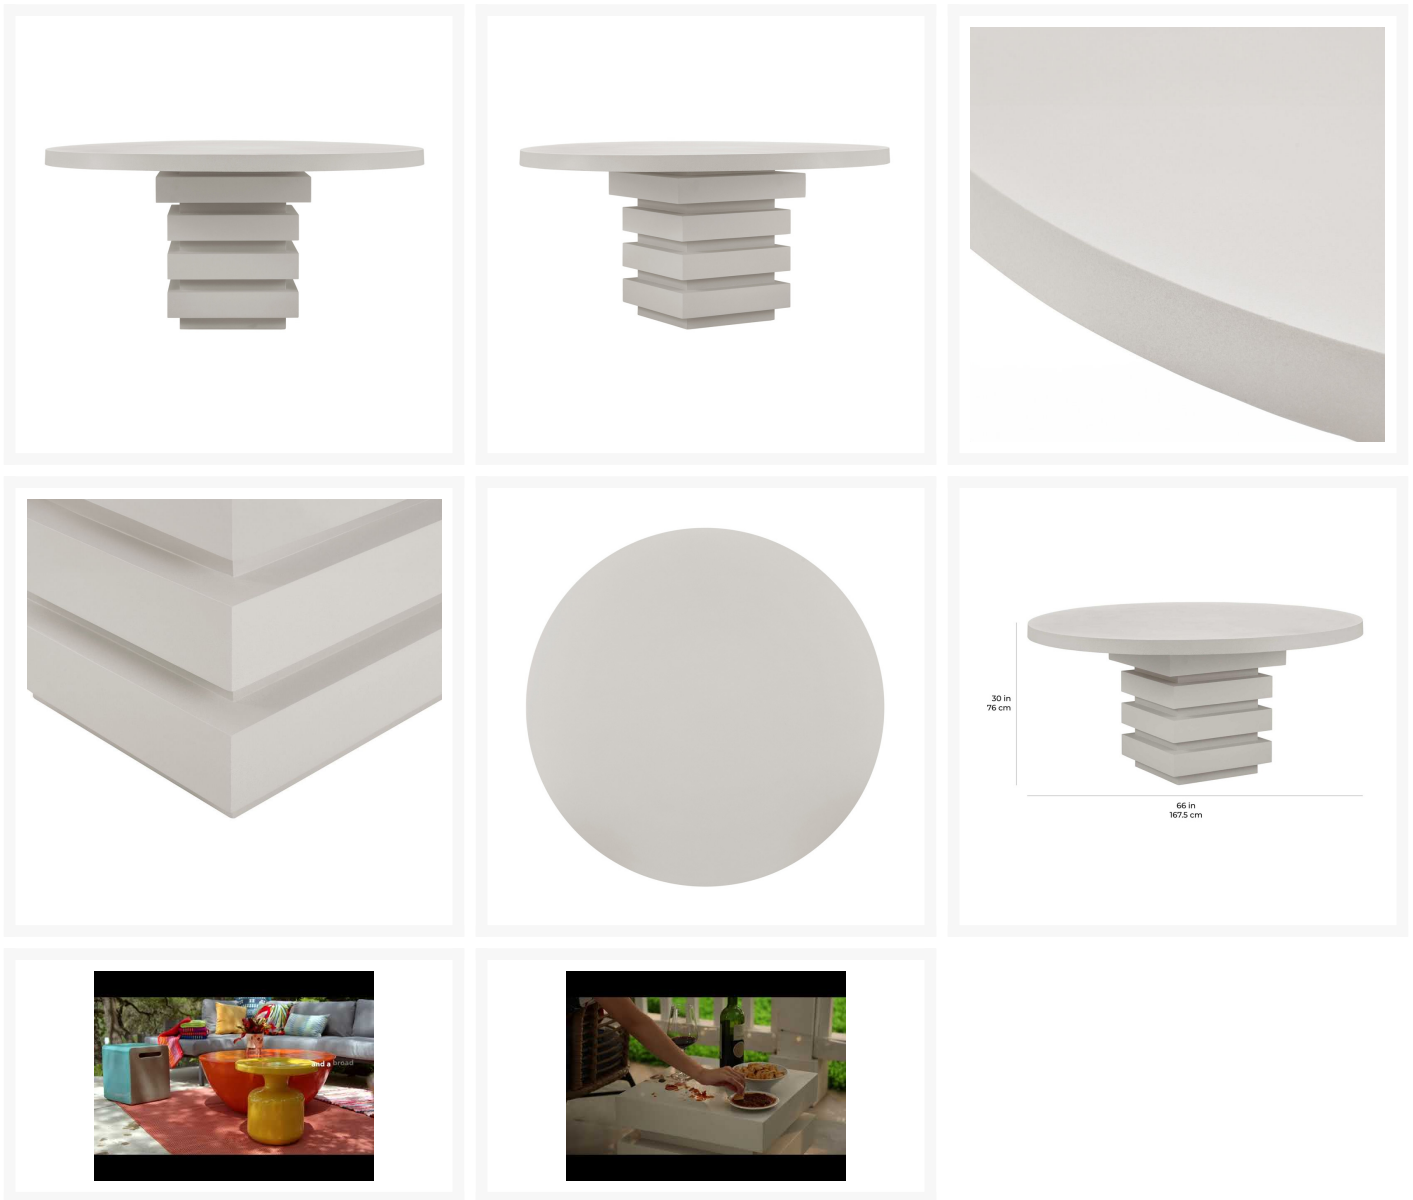

Product Images

Short Description

Provenance Signature Meditation Round Dining Table With Limestone Base S1568714771 by Seasonal Living

Description

Inspired by a lifestyle that embraces the healing elements of nature, the Provenance Signature Meditation Round Dining Table With Limestone Base (S1568714771) by Seasonal Living brings visual harmony and emphasizes the concept of health and wellness. Beautiful forms reflect the earth's lush natural spaces ranging from oceans and deserts to mountain ranges while Fiber-Reinforced Polymer provides structural integrity made for both indoor and outdoor use. Ultra-realistic finishes match natural materials while resisting moisture, stains, and UV damage. This piece's finish comes with small color and surface variations to add character and guarantee each piece's uniqueness. The handcrafted Provenance Signature Collection is designed for leaving a legacy of experiences hallmarked by wholeness and serenity.

Includes

- One (1) Provenance Signature Meditation Round Dining Table With Limestone Base S1568714771

Dimensions

- 66"W x 66"D x 30"H (216 lbs.)

Features

- Internal powder-coated steel skeletons support structural integrity for outdoor and indoor use
- Fiber-Reinforced Polymer build is lightweight and provides extra structural strength
- Ultra-realistic finishes are sealed for extra, all-weather protection
- No two pieces are alike and all items are subject to color and veining variation
- Includes nylon glides to help protect your deck or patio.
- Mix and match with other Seasonal Living pieces to fit your style
- No assembly required