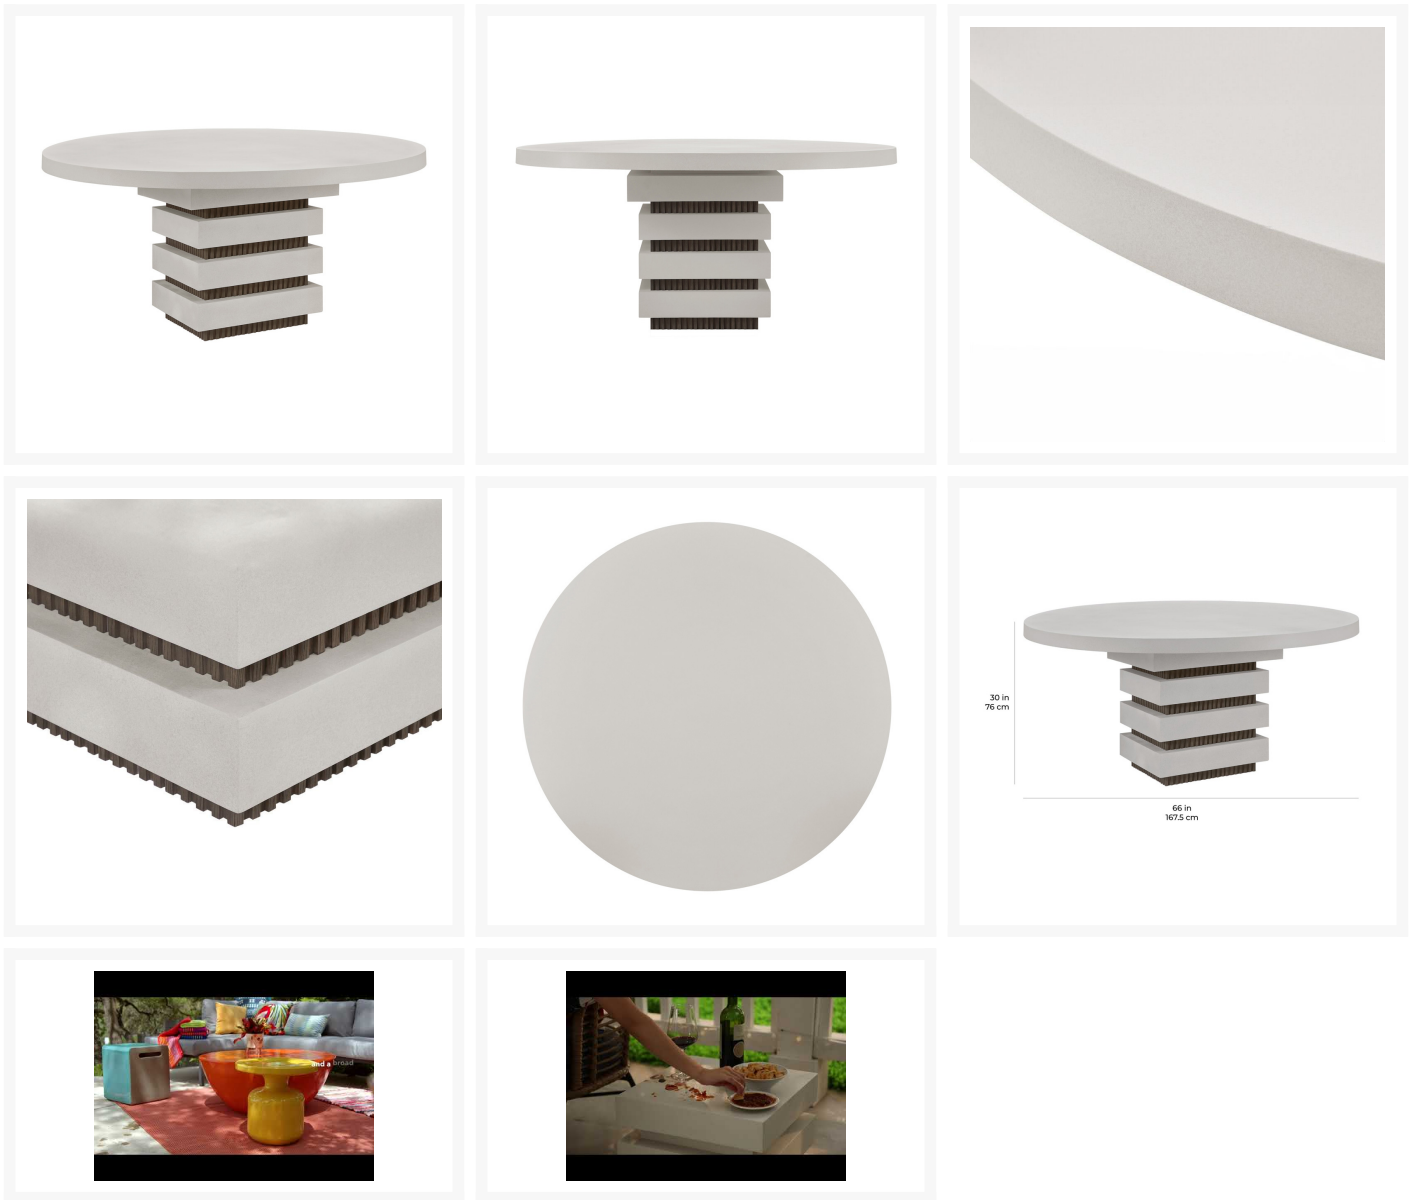

Product Images

Short Description

Provenance Signature Meditation Round Dining Table With Limestone + Energy Base S156891471 by Seasonal Living

Description

Inspired by a lifestyle that embraces the healing elements of nature, the Provenance Signature Meditation Round Dining Table With Limestone + Energy Base (S156891471) by Seasonal Living brings visual harmony and emphasizes the concept of health and wellness. Beautiful forms reflect the earth's lush natural spaces ranging from oceans and deserts to mountain ranges while Fiber-Reinforced Polymer provides structural integrity made for both indoor and outdoor use. Ultra-realistic finishes match natural materials while resisting moisture, stains, and UV damage. This piece's finish comes with small color and surface variations to add character and guarantee each piece's uniqueness. The handcrafted Provenance Signature Collection is

designed for leaving a legacy of experiences hallmarked by wholeness and serenity.

Includes

- One (1) Provenance Signature Meditation Round Dining Table With Limestone + Energy Base S156891471

Dimensions

- 66"W x 66"D x 30"H (216 lbs.)

Features

- Internal powder-coated steel skeletons support structural integrity for outdoor and indoor use
- Fiber-Reinforced Polymer build is lightweight and provides extra structural strength
- Ultra-realistic finishes are sealed for extra, all-weather protection
- No two pieces are alike and all items are subject to color and veining variation
- Includes nylon glides to help protect your deck or patio.
- Mix and match with other Seasonal Living pieces to fit your style
- No assembly required