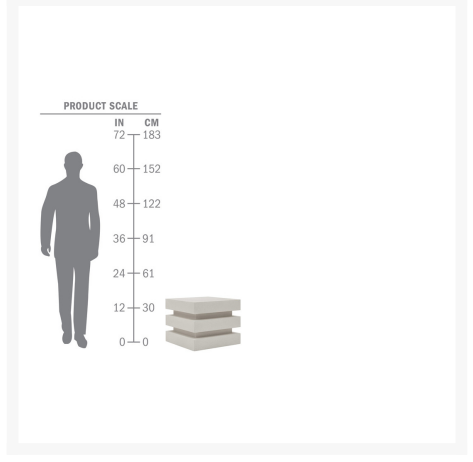

Product Images

Short Description

Provenance Signature Meditation Community Building Block Tall S1565803146 by Seasonal Living

Description

Inspired by a lifestyle that embraces the healing elements of nature, the Provenance Signature Meditation Community Building Block Tall (S1565803146) by Seasonal Living brings visual harmony and emphasizes the concept of health and wellness. Beautiful forms reflect the earth's lush natural spaces ranging from oceans and deserts to mountain ranges while Fiber-Reinforced Polymer provides structural integrity made for both indoor and outdoor use. Ultra-realistic finishes match natural materials while resisting moisture, stains, and UV damage. This piece's finish comes with small color and surface variations to add character and guarantee each piece's uniqueness. The handcrafted Provenance Signature Collection is designed for leaving a legacy of experiences hallmarked by wholeness and serenity.

Includes

- One (1) Provenance Signature Meditation Community Building Block Tall S1565803146

Dimensions

- 18"W x 18"D x 17"H (42 lbs.)

Features

- Internal powder-coated steel skeletons support structural integrity for outdoor and indoor use
- Fiber-Reinforced Polymer build is lightweight and provides extra structural strength
- Ultra-realistic finishes are sealed for extra, all-weather protection
- No two pieces are alike and all items are subject to color and veining variation
- Includes nylon glides to help protect your deck or patio.
- Mix and match with other Seasonal Living pieces to fit your style
- No assembly required