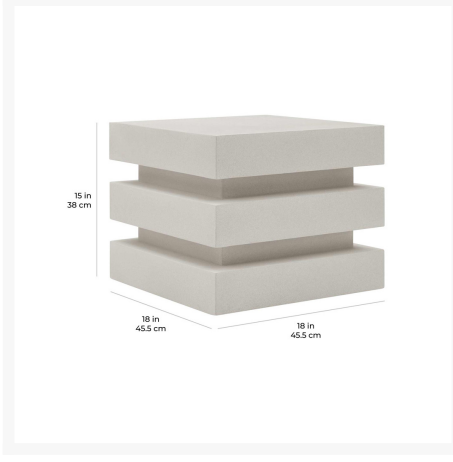

Product Images

Short Description

Provenance Signature Meditation Community Building Block Tall S1565803146 by Seasonal Living

Description

Inspired by a lifestyle that embraces the healing elements of nature, the Provenance Signature Meditation Community Building Block Tall (S1565803146) by Seasonal Living brings visual harmony and emphasizes the concept of health and wellness. Beautiful forms reflect the earth's lush natural spaces ranging from oceans and deserts to mountain ranges while Fiber-Reinforced Polymer provides structural integrity made for both indoor and outdoor use. Ultra-realistic finishes match natural materials while resisting moisture, stains, and UV damage. This piece's finish comes with small color and surface variations to add character and guarantee each piece's uniqueness. The handcrafted Provenance Signature Collection is designed for leaving a legacy of experiences hallmarked by wholeness and serenity.

Includes

- One (1) Provenance Signature Meditation Community Building Block Tall S1565803146

Dimensions

- 18"W x 18"D x 17"H (42 lbs.)

Features

- Internal powder-coated steel skeletons support structural integrity for outdoor and indoor use
- Fiber-Reinforced Polymer build is lightweight and provides extra structural strength
- Ultra-realistic finishes are sealed for extra, all-weather protection
- No two pieces are alike and all items are subject to color and veining variation
- Includes nylon glides to help protect your deck or patio.
- Mix and match with other Seasonal Living pieces to fit your style
- No assembly required