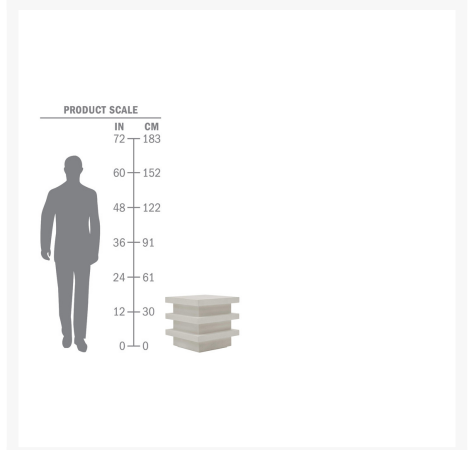

Short Description

Provenance Signature Meditation Community Building Block Short S1565801146 by Seasonal Living