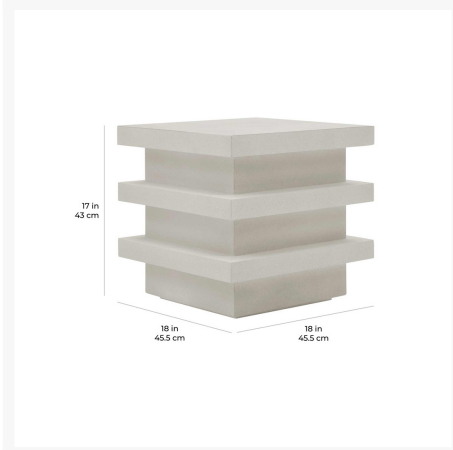

Product Images

Short Description

Provenance Signature Meditation Community Building Block Short S1565801146 by Seasonal Living

Description

Inspired by a lifestyle that embraces the healing elements of nature, the Provenance Signature Meditation Community Building Block Short (S1565801146) by Seasonal Living brings visual harmony and emphasizes the concept of health and wellness. Beautiful forms reflect the earth's lush natural spaces ranging from oceans and deserts to mountain ranges while Fiber-Reinforced Polymer provides structural integrity made for both indoor and outdoor use. Ultra-realistic finishes match natural materials while resisting moisture, stains, and UV damage. This piece's finish comes with small color and surface variations to add character and guarantee each piece's uniqueness. The handcrafted Provenance Signature Collection is designed for leaving a legacy of experiences hallmarked by wholeness and serenity.

Includes

- One (1) Provenance Signature Meditation Community Building Block Short S1565801146

Dimensions

- 18"W x 18"D x 15"H (40 lbs.)

Features

- Internal powder-coated steel skeletons support structural integrity for outdoor and indoor use
- Fiber-Reinforced Polymer build is lightweight and provides extra structural strength
- Ultra-realistic finishes are sealed for extra, all-weather protection
- No two pieces are alike and all items are subject to color and veining variation
- Includes nylon glides to help protect your deck or patio.
- Mix and match with other Seasonal Living pieces to fit your style
- No assembly required