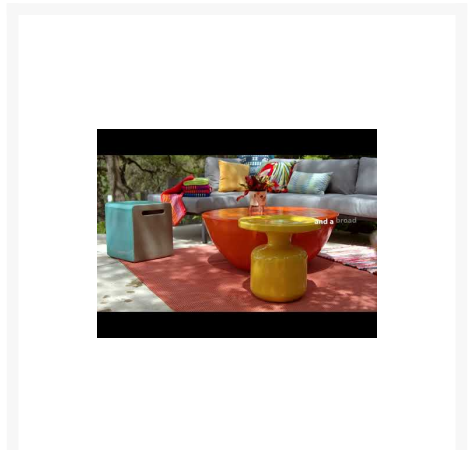

Product Images

Short Description

Provenance Signature Meditation Community Building Block Short S1565801146 by Seasonal Living

Description

Inspired by a lifestyle that embraces the healing elements of nature, the Provenance Signature Meditation Community Building Block Short (S1565801146) by Seasonal Living brings visual harmony and emphasizes the concept of health and wellness. Beautiful forms reflect the earth's lush natural spaces ranging from oceans and deserts to mountain ranges while Fiber-Reinforced Polymer provides structural integrity made for both indoor and outdoor use. Ultra-realistic finishes match natural materials while resisting moisture, stains, and UV damage. This piece's finish comes with small color and surface variations to add character and guarantee each piece's uniqueness. The handcrafted Provenance Signature Collection is designed for leaving a legacy of experiences hallmarked by wholeness and serenity.

Includes

- One (1) Provenance Signature Meditation Community Building Block Short S1565801146

Dimensions

- 18"W x 18"D x 15"H (40 lbs.)

Features

- Internal powder-coated steel skeletons support structural integrity for outdoor and indoor use
- Fiber-Reinforced Polymer build is lightweight and provides extra structural strength
- Ultra-realistic finishes are sealed for extra, all-weather protection
- No two pieces are alike and all items are subject to color and veining variation
- Includes nylon glides to help protect your deck or patio.
- Mix and match with other Seasonal Living pieces to fit your style
- No assembly required