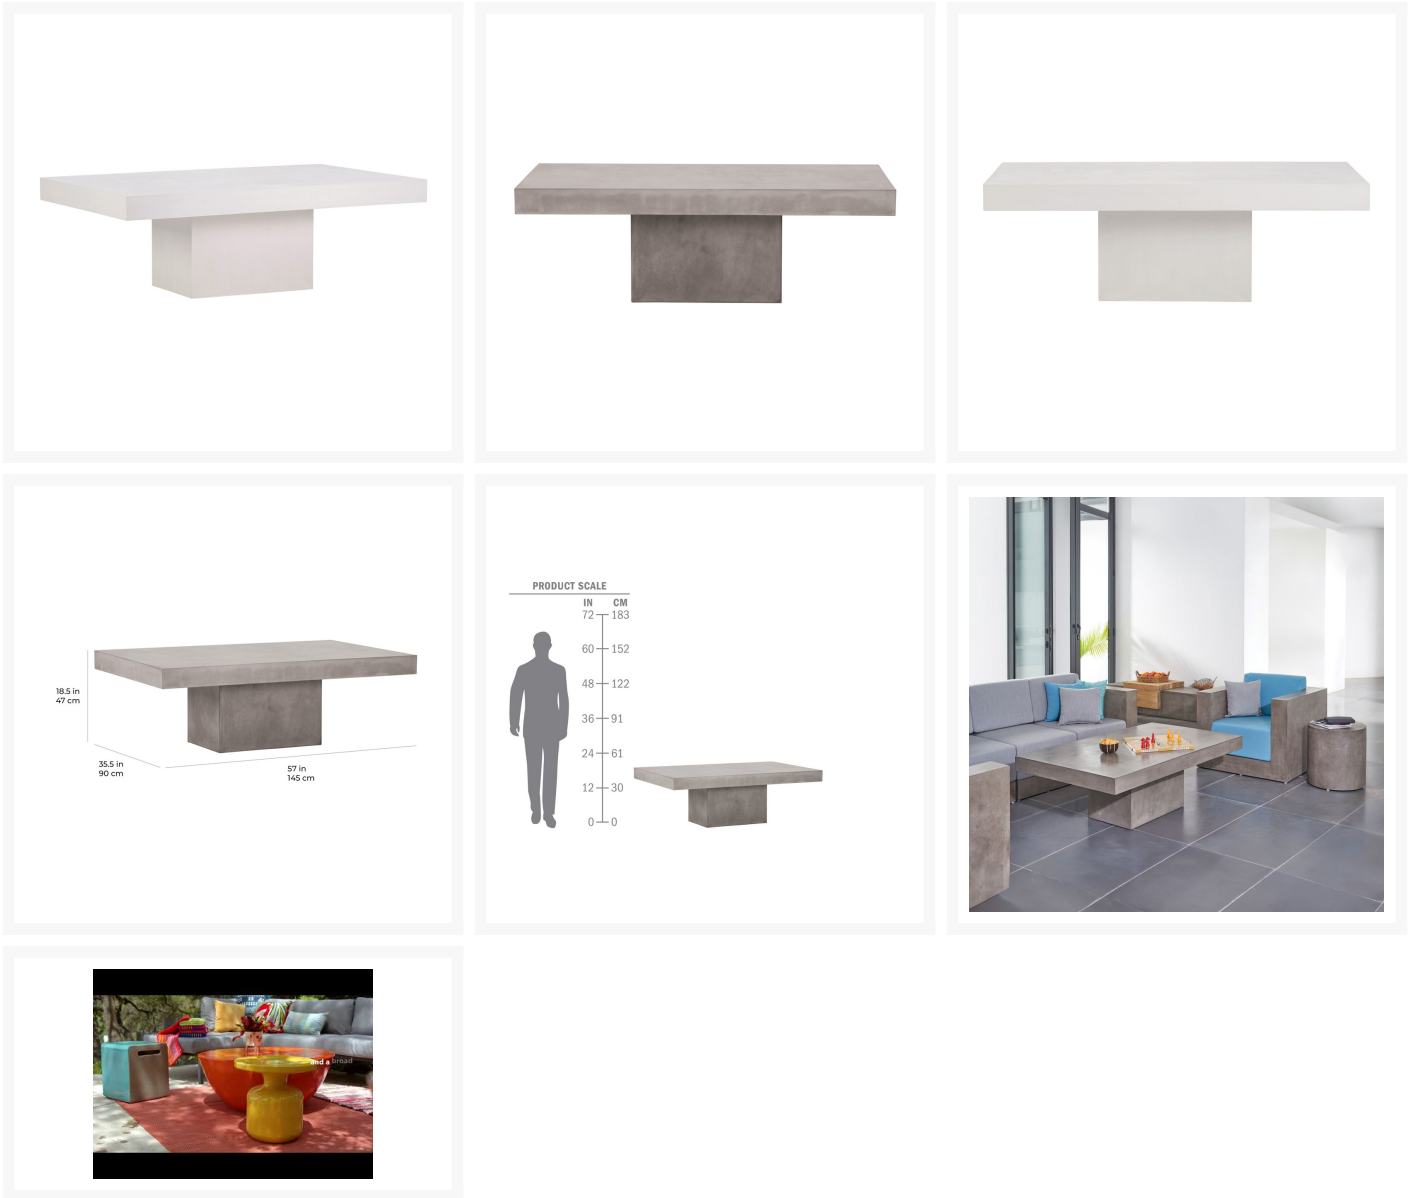

## Product Images

---

## Short Description

Perpetual Terrace Rectangular Coffee Table P50199201 by Seasonal Living

## Description

The Perpetual Terrace Rectangular Coffee Table (P50199201) by Seasonal Living create a sophisticated, transitional statement in almost any environment. Made with fiber-reinforced concrete, this piece is lighter, yet structurally stronger than concrete tables. Artisans apply pigments to concrete surfaces by hand and then use a multi-step process to create a Venetian-style silky touch. No two pieces are alike-but all infuse a space with comforting permanence and tactile interest. The Perpetual Collection will bring artistic statements to both your indoor and outdoor spaces.

### Dimensions

- 57"W x 35.5"D x 18.5"H (98 lbs.)